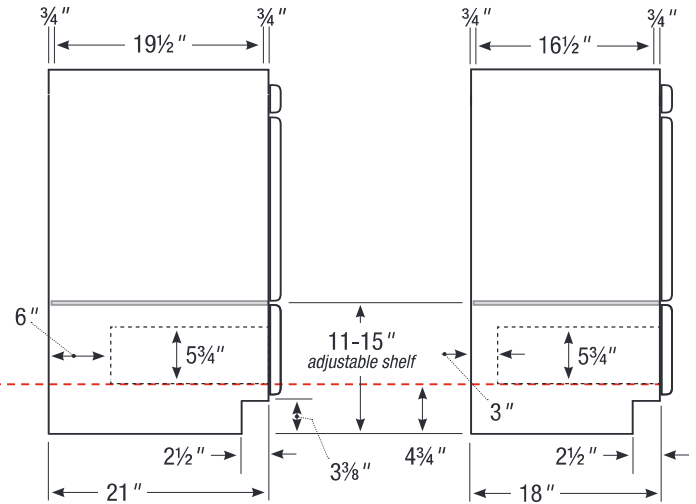

Basin placement range varies with brand and model.
Shown is for Kohler 2210.

21" or 18" front-to-back option

36" Vanity

- No side drawers
- 36" wide
- 34½" tall
- 21" or 18" front-to-back