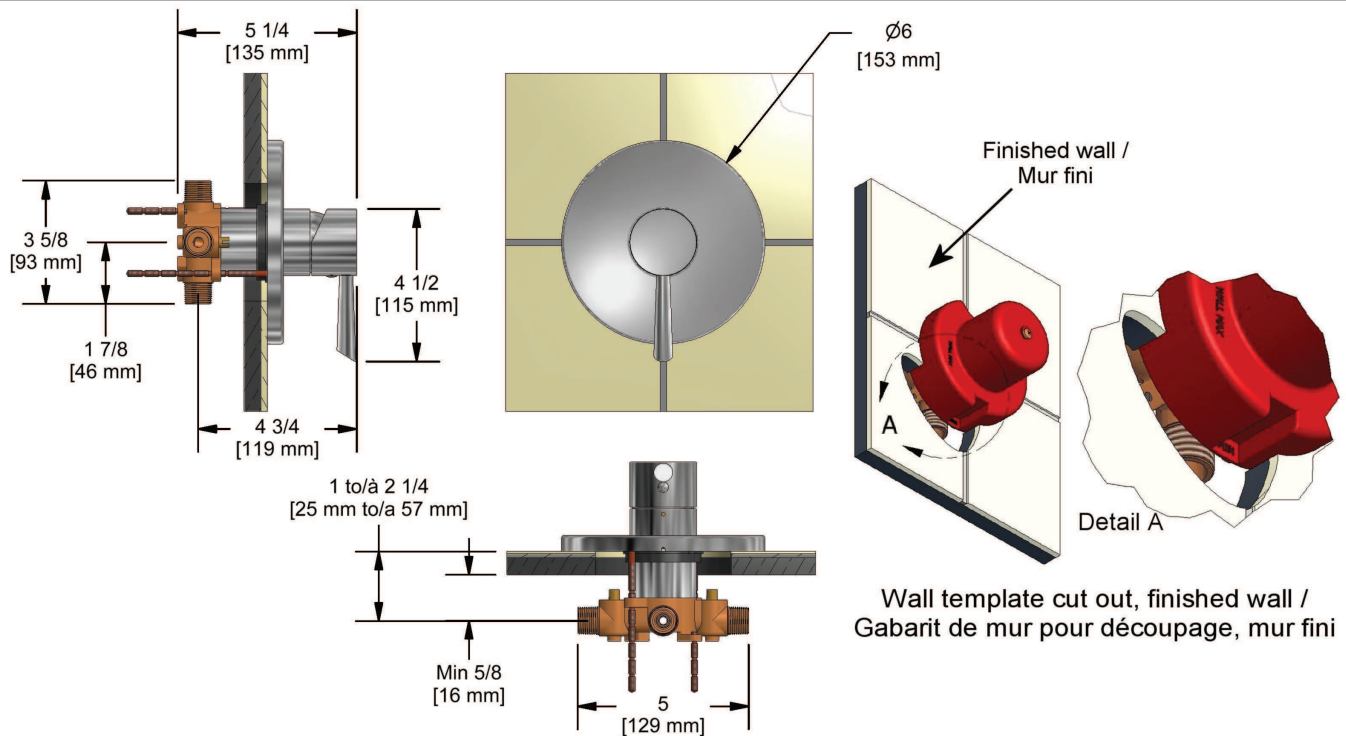

Certifications

- CSA B125.1
- ASME A112.18.1
- ASSE 1016
- CMR248 Approval