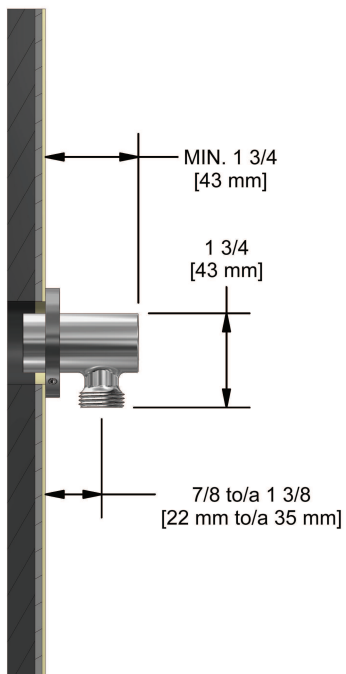

Sizes, models and finishes may differ from thoses presented.

Warranty

The Riobel inc. product carries a limited LIFETIME warranty on the finish Chrome, Gold (PVD), Brushed nickel (PVD), Night brushed (PVD), Polished nickel (PVD) and all working parts and is guaranteed from the initial date of purchase against all manufacturing defects. Other finished 1 year.

Customer Service

Ontario, West Canada : 888-287-5354 Quebec, Maritimes, United States : 866-473-8442

2014.04.30