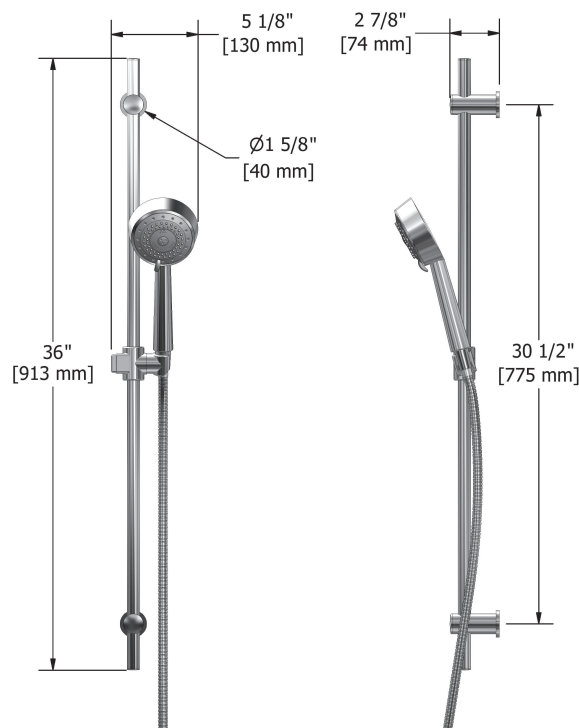

Certifications

- CSA B125.1
- ASME A112.18.1
- CMR248 Approval

Sizes, models and finishes may differ from those presented.

Warranty

The Riobel inc. product carries a limited LIFETIME warranty on the finish Chrome, Gold (PVD), Brushed nickel (PVD), Night brushed (PVD), Polished nickel (PVD) and all working parts and is guaranteed from the initial date of purchase against all manufacturing defects. Other finished 1 year.

Customer Service

Ontario, West Canada : 888-287-5354 Quebec, Maritimes, United States : 866-473-8442