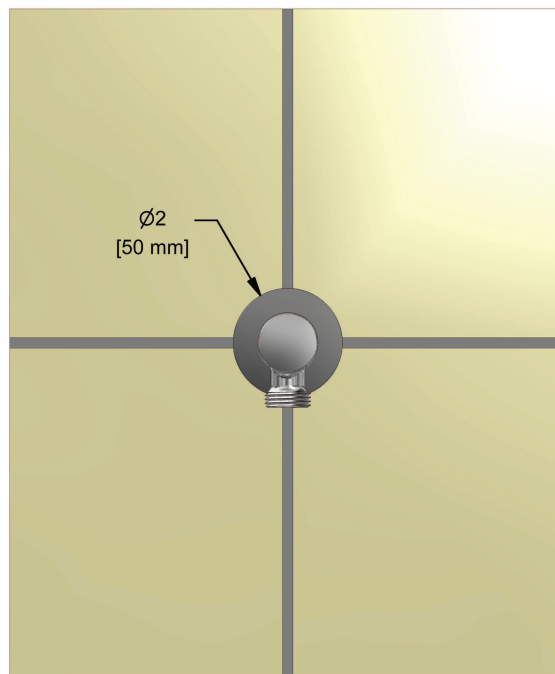

Sizes, models and finishes may differ from thoses presented.

Warranty

The Riobel inc. product carries a limited LIFETIME warranty on the finish Chrome, Gold (PVD), Brushed nickel (PVD), Night brushed (PVD), Polished nickel (PVD) and all working parts and is guaranteed from the initial date of purchase against all manufacturing defects. Other finished 1 year.

Customer Service

Ontario, West Canada : 888-287-5354 Quebec, Maritimes, United States : 866-473-8442

2014.04.30