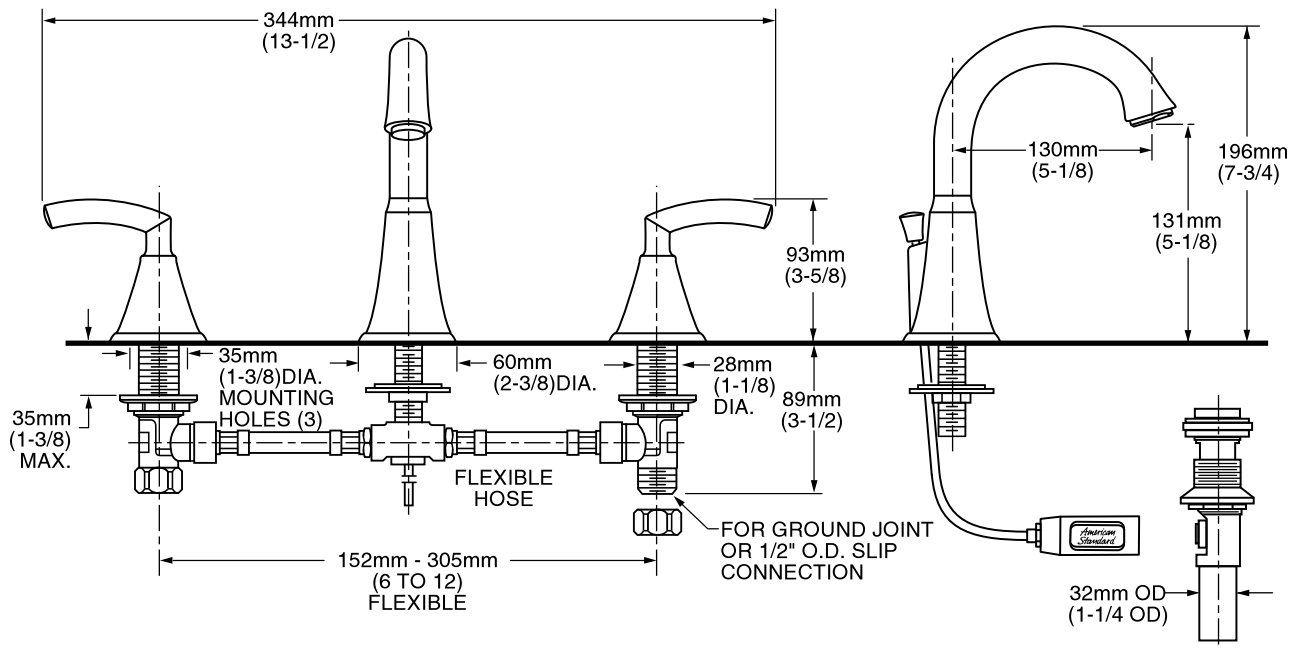

MODEL NUMBER:

- 7038.801 Tropic Widespread
Metal Speed Connect® pop-up drain.
Metal Lever handles.

GENERAL DESCRIPTION:

Durable cast brass spout and metal lever handles. Cast brass valve bodies with flexible hose connections for 6" to 12" (152mm to 305mm) installations. One-half inch male inlet shanks with brass coupling nuts. 1/4 turn washerless ceramic disc valve cartridges. 20 inch (500mm) long flexible stainless steel drain cable is pre-assembled to spout. Metal Speed Connect® drain body with 1-1/4" (32mm) tail piece. 1.5 gpm/5.7L/min. maximum flow rate.

PRODUCT FEATURES:

Brass Construction: Ideal for prolonged contact with water.

Ceramic Disc Valve Cartridges: Assure a lifetime of smooth handle operation and drip-free performance.

Low Lead: Meets NSF Standard 61/Section 9 & Prop 65 lead requirements.

Exclusive Speed Connect Metal Drain:

- Fewer Parts - installs in less time.
- No adjustments required - seals the first time, every time.
- Flexible stainless steel cable - installs effortlessly in tight spaces.

Choice of Finishes: Available in Polished Chrome or Satin Nickel (PVD).

SUGGESTED SPECIFICATION:

Two handle widespread lavatory faucet shall feature a cast brass spout and valve bodies with flexible hose connections for 6" to 12" installations. Shall feature 1/4 turn washerless ceramic disc valve cartridges. Shall also feature a metal drain body with stainless steel cable actuation. Fitting shall be American Standard Model # 7038.801.____.