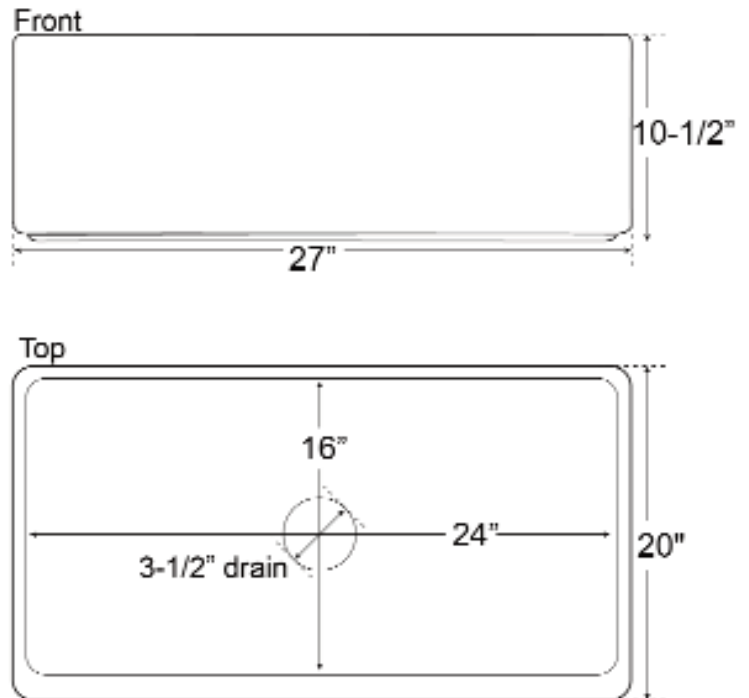

**27" ADELPHIA SINGLE
BOWL FARMER SINK**

Cat. No
FSSSB2002-SS

W: 27"
D: 20"
H: 10-1/2"

Features:

- ▶ Solid 16 gauge, 304 grade metal construction
- ▶ Tight radius corners
- ▶ Easy maintenance with matte finish
- ▶ Rim width is 1-1/2"
- ▶ Drain is 3-1/2"

Compliance Certification
Meets or exceeds the following
specifications: ASME
A112.19.3-2001 for Stainless Steel.

***Please do NOT cut hole without
template or actual product.**

Interior Dimensions:

Basin Interior: 24" W x 16" D
Basin Depth: 10"

Dimensions of fixture are nominal and may vary within the range of tolerances established by ANSI Standard A112.19.2. Dimensions and specifications subject to change without notice.