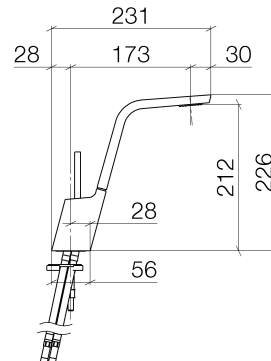

### Product specifications

- **7 1/8" projection**

- Fixed spout
- Aerator 2 x 1 1/4"
- Total height 8 1/2"
- 2 1/4 x 2" base dimension
- Height to aerator/spout outlet 7 7/8"
- Ceramic disc cartridge
- 2x M 8 x 1 flex lines
- **Without drain**
- Water flow rate limited to max. 1.06 gpm
- low lead compliant

### Surfaces

- chrome 33521705-000010
- matt platinum 33521705-060010

**Exploded assembly drawing**

**Order quantity**

<b>No.</b>	<b>Article number</b>	<b>Name</b>	<b>Installation quantity</b>
1	90117000100ff	spout	1
2	9015050420090	cartridge	1
3	09311115290	pin	1
4	09141013790	seal	1
5	09240429490	sleeve	1
6	09141006390	seal	1
7	092830029ff	cover	1
8	092067010ff	handle	1
9	09311103090	pin	1
10	09312001790	plug	1
11	0430040180090	hose	2
12	09230103490	flow reducer	1
13	0431200391090	plug	1
14	09311101290	pin	1
15	0430110387590	fixing set	1