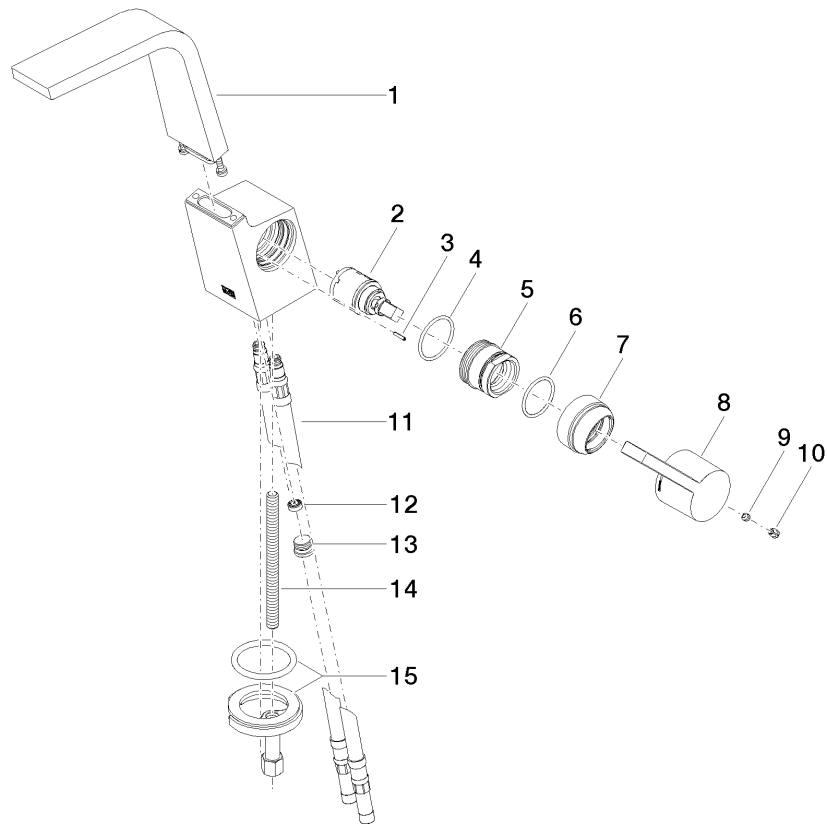

### Product specifications

- **7 1/8" projection**

- Fixed spout
- Aerator 2 x 1 1/4"
- Total height 8 1/2"
- 2 1/4 x 2" base dimension
- Height to aerator/spout outlet 7 7/8"
- Ceramic disc cartridge
- 2x M 8 x 1 flex lines
- **Without drain**
- Water flow rate limited to max. 1.06 gpm
- low lead compliant

### Surfaces

- chrome 33521705-000010
- matt platinum 33521705-060010

**Exploded assembly drawing**

**Order quantity**

<b>No.</b>	<b>Article number</b>	<b>Name</b>	<b>Installation quantity</b>
1	90117000100ff	spout	1
2	9015050420090	cartridge	1
3	09311115290	pin	1
4	09141013790	seal	1
5	09240429490	sleeve	1
6	09141006390	seal	1
7	092830029ff	cover	1
8	092067010ff	handle	1
9	09311103090	pin	1
10	09312001790	plug	1
11	0430040180090	hose	2
12	09230103490	flow reducer	1
13	0431200391090	plug	1
14	09311101290	pin	1
15	0430110387590	fixing set	1