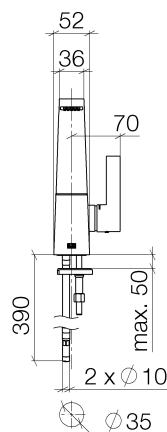

### Product specifications

- **7 1/8" projection**

- Fixed spout
- Aerator 2 x 1 1/4"
- Total height 8 1/2"
- 2 1/4 x 2" base dimension
- Height to aerator/spout outlet 7 7/8"
- Ceramic disc cartridge
- 2x M 8 x 1 flex lines
- **Without drain**
- Water flow rate limited to max. 1.06 gpm
- low lead compliant

### Surfaces

- chrome 33521705-000010
- matt platinum 33521705-060010

**Exploded assembly drawing**

**Order quantity**

<b>No.</b>	<b>Article number</b>	<b>Name</b>	<b>Installation quantity</b>
1	90117000100ff	spout	1
2	9015050420090	cartridge	1
3	09311115290	pin	1
4	09141013790	seal	1
5	09240429490	sleeve	1
6	09141006390	seal	1
7	092830029ff	cover	1
8	092067010ff	handle	1
9	09311103090	pin	1
10	09312001790	plug	1
11	0430040180090	hose	2
12	09230103490	flow reducer	1
13	0431200391090	plug	1
14	09311101290	pin	1
15	0430110387590	fixing set	1