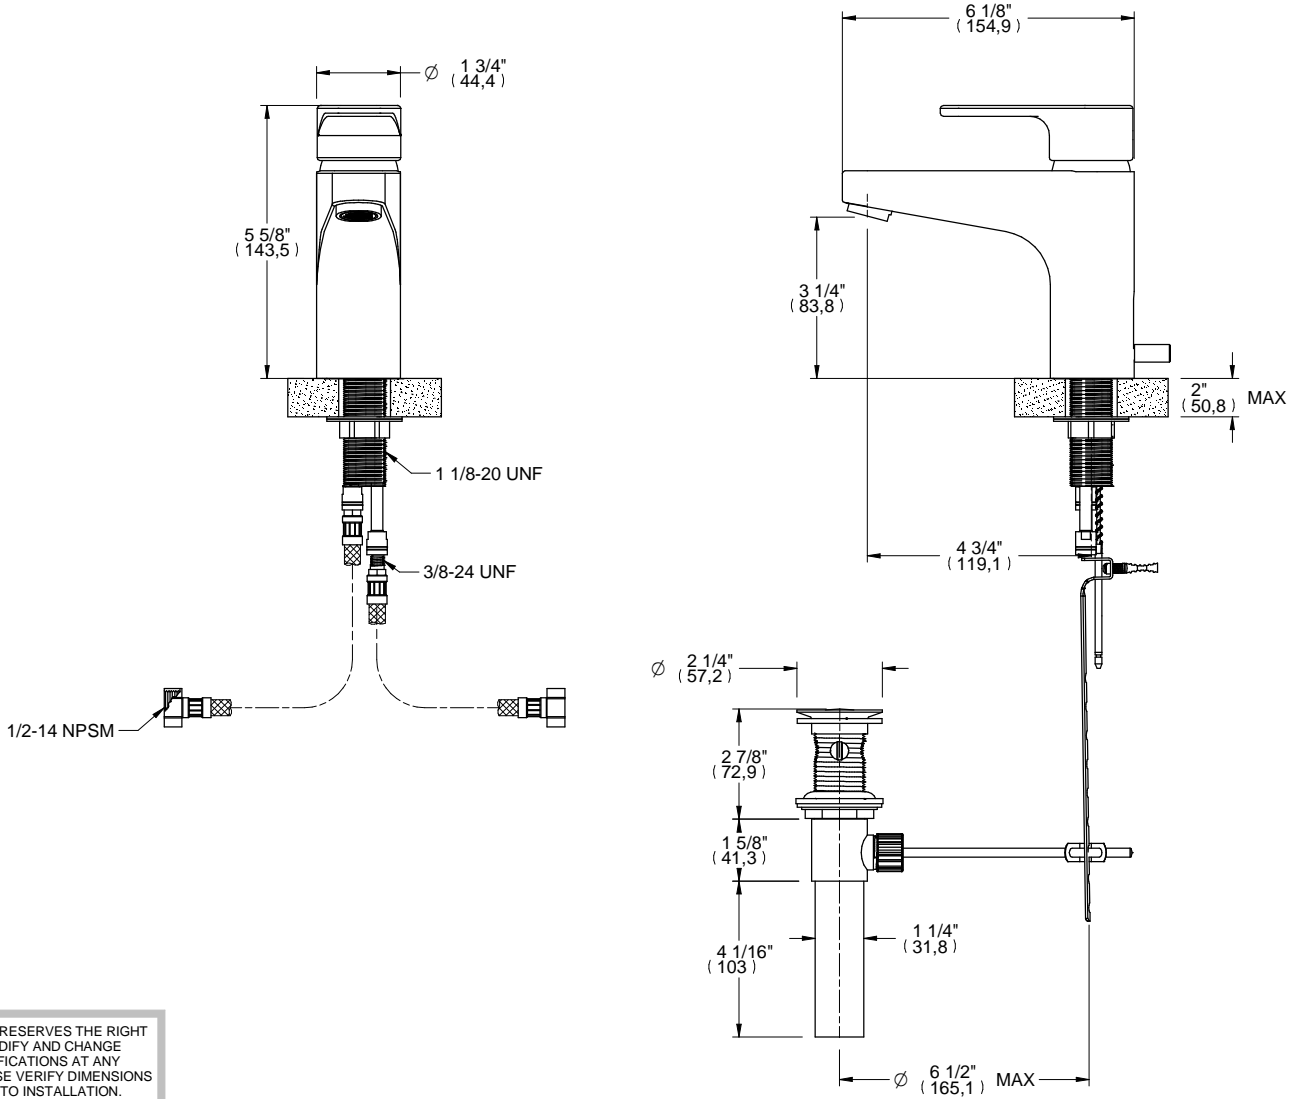

CALGreen

L1

ALTMANS RESERVES THE RIGHT TO MODIFY AND CHANGE SPECIFICATIONS AT ANY TIME. PLEASE VERIFY DIMENSIONS PRIOR TO INSTALLATION.

Features

- Available in Chrome & Xsn
- Low Lead Brass Construction
- Ceramic Cartridge
- Flexible Connections for Easy Installation
- 15" Hose reach
- With 1LB2 Standard Pop-Up Drain

Through-Hole Specifications

Spout: $\text{Ø } 1 \frac{1}{4}''$ MAX

DIMENSIONS SHOWN TO NEAREST 1/16"