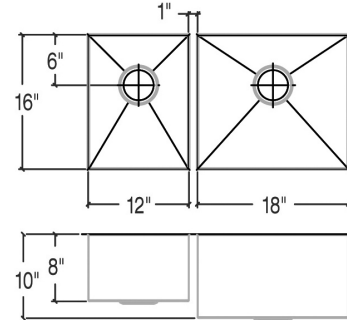

003248 Classic™

Project name: _____

Specifier: _____ Contractor: _____

Features

- Handcrafted in Canada using recycled American stainless steel
- Commercial grade
- 16 ga material thickness
- Corrosion resistant 304 series stainless steel (18/10)
- Elegant no. 4 brushed finish (appliance finish)
- Highly efficient sound deadening pads
- Practical flat sink bottom and straight bowl sides
- Stylish and functional bowl bottom grooves
- Optional in-bowl storage drawer
- Rear 3 1/2" drain placement
- Limited lifetime warranty

Standards compliance

- ASME A112.19.3
- CSA B45.0
- CSA B45.4

Optional accessories

- Colander 205012
- Drain fitting 100056
- Drain fitting 100080
- Drain fitting 100081
- Drain fitting 100082
- Drain fitting 100083
- Grid 200201
- Grid 200203

Sink dimensions

Model	Overall	Bowls	Depth	Cabinet Size*	Drain
003248	32" x 17 1/2"	LH 12" x 16" RH 18" x 16"	8" 10"	36"	3 1/2"
003254	32" x 17 1/2"	LH 18" x 16" RH 12" x 16"	10" 8"	36"	3 1/2"
003277	32" x 17 1/2"	LH 18" x 16" RH 12" x 16"	8" 8"	36"	3 1/2"
003278	32" x 17 1/2"	LH 12" x 16" RH 18" x 16"	8" 8"	36"	3 1/2"

* Cabinet Size is the Recommended Cabinet Size

Product specifications

Sink type to be undermount double bowl. Sink to be handcrafted from a single sheet of 16 ga stainless steel having 18/10 chrome/nickel content and a no.4 brushed finish. Sink to feature bowl bottom grooves, rear 3 1/2" drain placement and sound deadening pads. Sink overall dimensions to be 32" left-to-right and 17 1/2" front-to-back. LH Bowl dimensions to be 12" left-to-right and 16" front-to-back. RH Bowl dimensions to be 18" left-to-right and 16" front-to-back. Sink to feature 29mm radius corners. Sink to be Julien Classic™ collection model 003248 with bowl depth of 8" on LH bowl and 10" on RH bowl.

Warranty

Julien inc. offers a LIMITED LIFETIME WARRANTY on the fix components of its stainless steel sinks against defects of material and workmanship. For further details on our product warranty, please refer to our catalog or Web site.