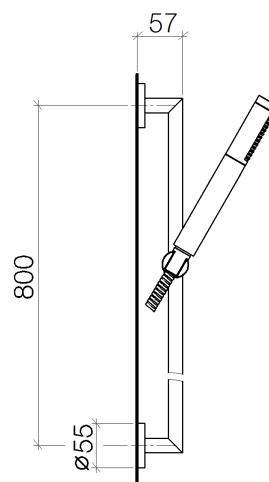

### Product specifications

For details refer to main article

### Surfaces

- chrome 26402625-00
- matt platinum 26402625-06

**Exploded assembly drawing**

**Order quantity**

<b>No.</b>	<b>Article number</b>	<b>Name</b>	<b>Installation quantity</b>
<b>1</b>	28010979ff	shower	1
<b>3</b>	28322970ff	hose	1
<b>3</b>	26701625ff	shower set	1