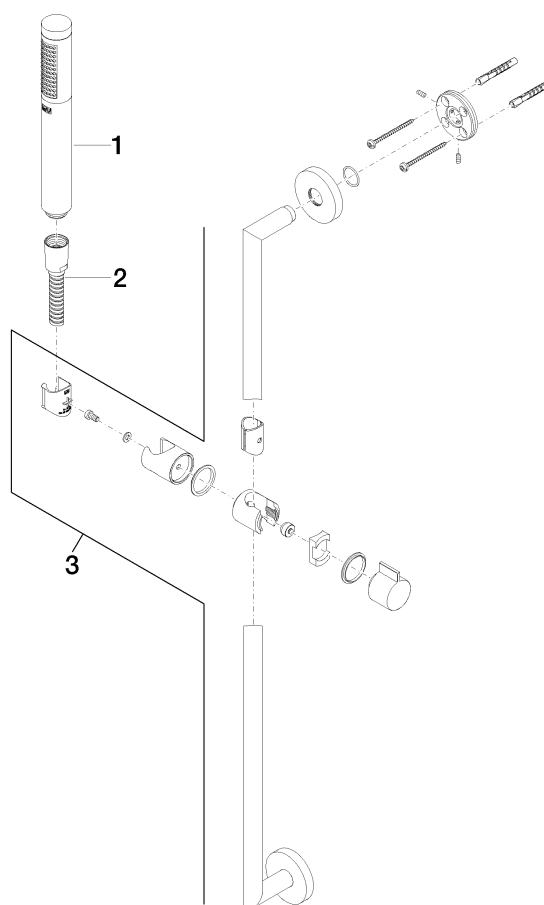

### Product specifications

For details refer to main article

### Surfaces

- chrome 26402625-00
- matt platinum 26402625-06

**Exploded assembly drawing**

**Order quantity**

<b>No.</b>	<b>Article number</b>	<b>Name</b>	<b>Installation quantity</b>
<b>1</b>	28010979ff	shower	1
<b>3</b>	28322970ff	hose	1
<b>3</b>	26701625ff	shower set	1