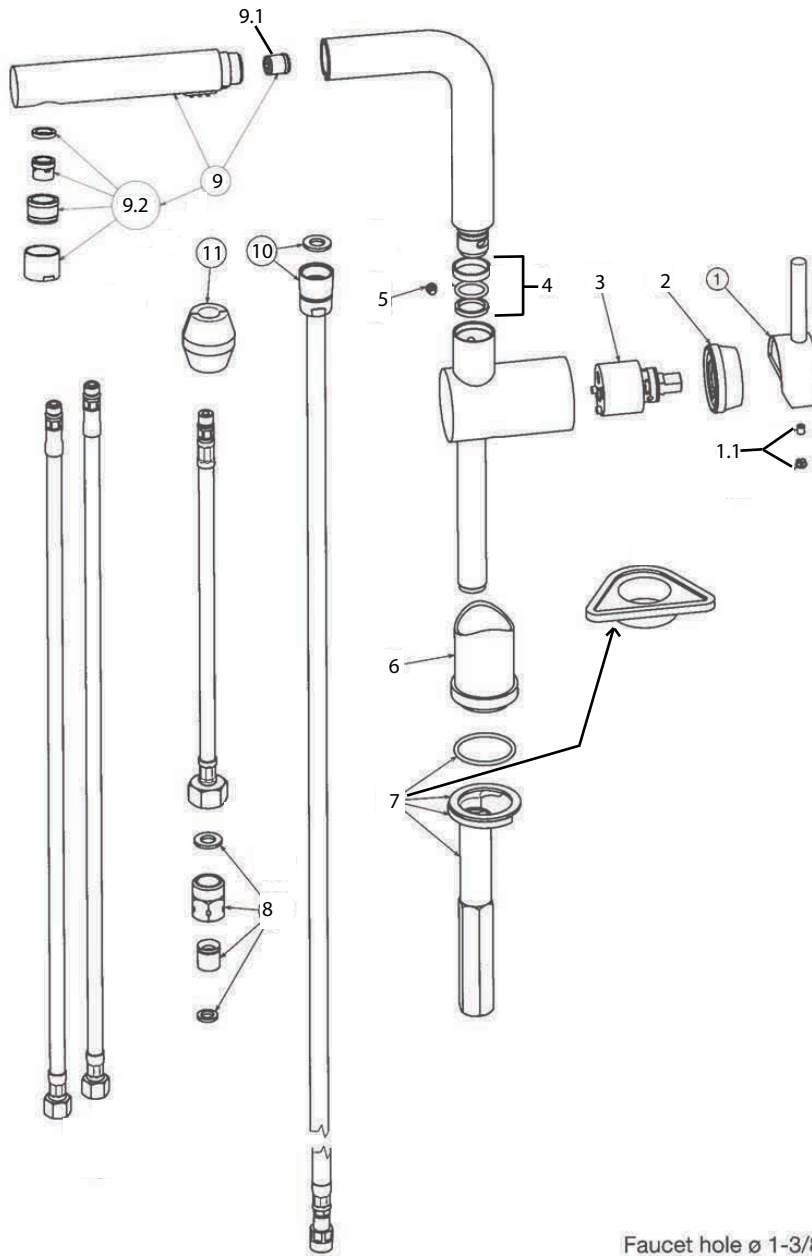

FEATURED MODEL

441431 Pull-Out with Dual Spray, SATIN NICKEL

ADDITIONAL MODELS

441430 Pull-Out with Dual Spray, CHROME

FEATURES

- Button activated dual spray
- Ceramic disk cartridge
- 1.8 GPM flow rate saves 20% more water
- Classic contemporary design that makes every kitchen look professional
- Installation in a 1-3/8" hole
- 140 degree spout swivel
- 2" backsplash clearance off center
- 1-3/4" maximum deck thickness
- Meets CALGREEN requirements for water-saving usage

JOB INFORMATION

Job Name: _____

Contact: _____

Date Specified: _____

Specifier: _____

Contractor: _____

NOMINAL DIMENSIONS

Model 441430 shown

REACH	SPOUT HEIGHT	FAUCET HEIGHT
8-1/2"	9-3/4"	11"

See next page for exploded parts drawing and parts list.

BLANCO AMERICA

800.451.5782

www.blancoamerica.com

© 2013 BLANCO AMERICA

7/13

SPEC-003

REPAIR PART GUIDE

Num.	Description	Part #
1	Handle - Satin Nickel	
1.1	Handle - Screw and Cap	440890
2	Cartridge Lock Nut	
3	Cartridge	440877
4, 5	Spout - Ring set and screw	
4	Spout - Ring set	
5	Spout - Holding screw	
6	Base - Satin Nickel	
7	Mounting assembly	
8	Check valve assembly 1.8 GPM	
9	Handspray - Satin Nickel	441446
9.1	Flow regulator	
9.2	Aerator set	
10	Spray hose	441066
11	Weight	