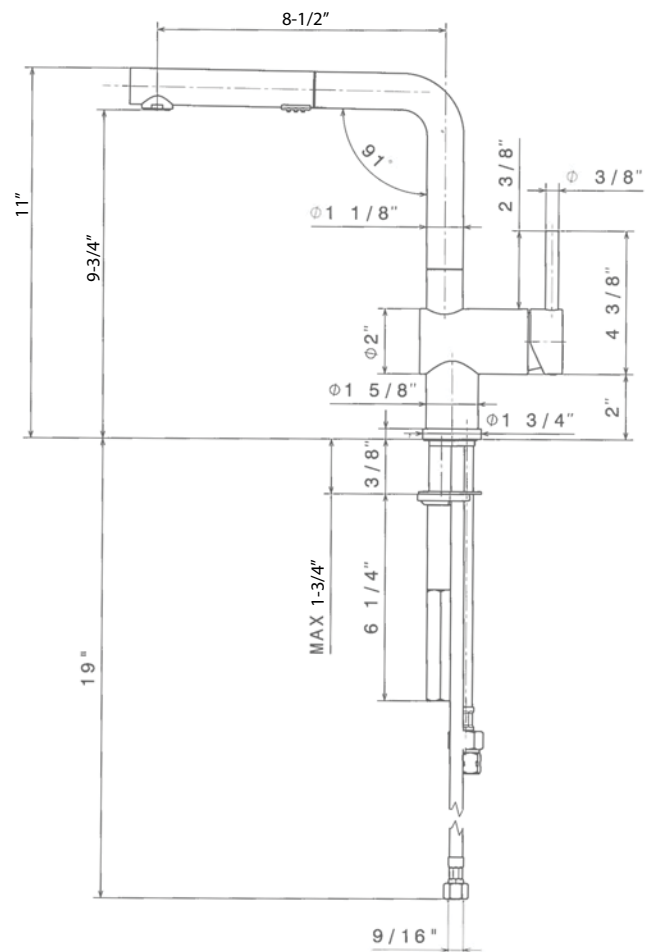

FEATURED MODEL

441431 Pull-Out with Dual Spray, SATIN NICKEL

ADDITIONAL MODELS

441430 Pull-Out with Dual Spray, CHROME

FEATURES

- Button activated dual spray
- Ceramic disk cartridge
- 1.8 GPM flow rate saves 20% more water
- Classic contemporary design that makes every kitchen look professional
- Installation in a 1-3/8" hole
- 140 degree spout swivel
- 2" backsplash clearance off center
- 1-3/4" maximum deck thickness
- Meets CALGREEN requirements for water-saving usage

JOB INFORMATION

Job Name: _____

Contact: _____

Date Specified: _____

Specifier: _____

Contractor: _____

NOMINAL DIMENSIONS

Model 441430 shown

REACH	SPOUT HEIGHT	FAUCET HEIGHT
8-1/2"	9-3/4"	11"

See next page for exploded parts drawing and parts list.

BLANCO AMERICA

800.451.5782

www.blancoamerica.com

© 2013 BLANCO AMERICA

7/13

SPEC-003

REPAIR PART GUIDE

Num.	Description	Part #
1	Handle - Satin Nickel	
1.1	Handle - Screw and Cap	440890
2	Cartridge Lock Nut	
3	Cartridge	440877
4, 5	Spout - Ring set and screw	
4	Spout - Ring set	
5	Spout - Holding screw	
6	Base - Satin Nickel	
7	Mounting assembly	
8	Check valve assembly 1.8 GPM	
9	Handspray - Satin Nickel	441446
9.1	Flow regulator	
9.2	Aerator set	
10	Spray hose	441066
11	Weight	