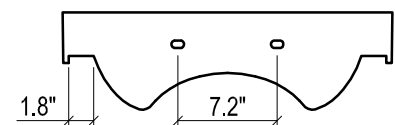

KIRA CERAMIC SINK

FRONT VIEW

SIDE VIEW

TOP VIEW

BACK VIEW

SIDE VIEW

DAYTONA FOR VENICE

- WALL HUNG option is also available for this model.
Vanity height without legs is 25.3".
- Quality metal BLUM (or BLUM equivalent) soft-closing hinges and/or drawer hardware are included.

VENICE CERAMIC SINK

FRONT VIEW

SIDE VIEW

TOP VIEW

BACK VIEW

FRONT VIEW

DAYTONA FOR VILLA

- WALL HUNG option is also available for this model.
Vanity height without legs is 25.3".
- Quality metal BLUM (or BLUM equivalent) soft-closing hinges and/or drawer hardware are included.

FRONT VIEW

SIDE VIEW

BACK VIEW

VILLA CERAMIC SINK

TOP VIEW

SIDE VIEW

BACK VIEW