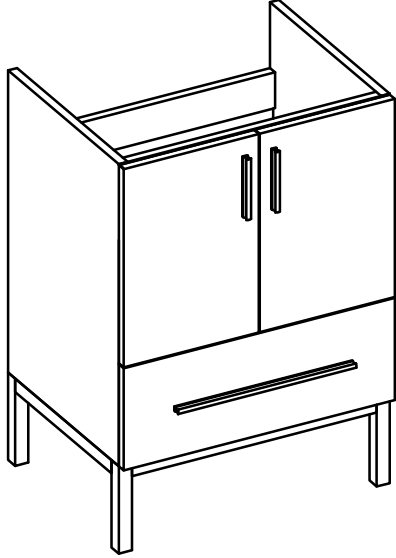

DAYTONA FOR KIRA

- WALL HUNG option is also available for this model.
Vanity height without legs is 25.3".
- Quality metal BLUM (or BLUM equivalent) soft-closing hinges and/or drawer hardware are included.

KIRA CERAMIC SINK

FRONT VIEW

SIDE VIEW

TOP VIEW

BACK VIEW

SIDE VIEW

DAYTONA FOR VENICE

- WALL HUNG option is also available for this model.
Vanity height without legs is 25.3".
- Quality metal BLUM (or BLUM equivalent) soft-closing hinges and/or drawer hardware are included.

VENICE CERAMIC SINK

FRONT VIEW

SIDE VIEW

TOP VIEW

BACK VIEW

FRONT VIEW

DAYTONA FOR VILLA

- WALL HUNG option is also available for this model.
Vanity height without legs is 25.3".
- Quality metal BLUM (or BLUM equivalent) soft-closing hinges and/or drawer hardware are included.