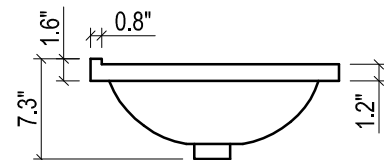

DAYTONA FOR KIRA

- WALL HUNG option is also available for this model.
Vanity height without legs is 25.3".
- Quality metal BLUM (or BLUM equivalent) soft-closing hinges and/or drawer hardware are included.

KIRA CERAMIC SINK

FRONT VIEW

SIDE VIEW

TOP VIEW

BACK VIEW

SIDE VIEW

DAYTONA FOR VENICE

- WALL HUNG option is also available for this model.
Vanity height without legs is 25.3".
- Quality metal BLUM (or BLUM equivalent) soft-closing hinges and/or drawer hardware are included.

VENICE CERAMIC SINK

FRONT VIEW

SIDE VIEW

TOP VIEW

BACK VIEW

FRONT VIEW

DAYTONA FOR VILLA

- WALL HUNG option is also available for this model.
Vanity height without legs is 25.3".
- Quality metal BLUM (or BLUM equivalent) soft-closing hinges and/or drawer hardware are included.