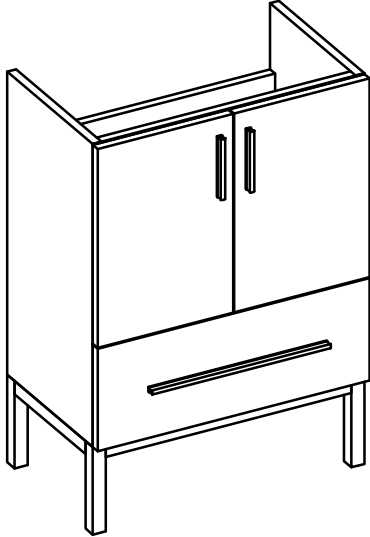

DAYTONA FOR KIRA

- WALL HUNG option is also available for this model.
Vanity height without legs is 25.3".
- Quality metal BLUM (or BLUM equivalent) soft-closing hinges and/or drawer hardware are included.

KIRA CERAMIC SINK

FRONT VIEW

SIDE VIEW

TOP VIEW

BACK VIEW

SIDE VIEW

DAYTONA FOR VENICE

- WALL HUNG option is also available for this model.
Vanity height without legs is 25.3".
- Quality metal BLUM (or BLUM equivalent) soft-closing hinges and/or drawer hardware are included.

VENICE CERAMIC SINK

FRONT VIEW

SIDE VIEW

TOP VIEW

BACK VIEW

FRONT VIEW

DAYTONA FOR VILLA

- WALL HUNG option is also available for this model.
Vanity height without legs is 25.3".
- Quality metal BLUM (or BLUM equivalent) soft-closing hinges and/or drawer hardware are included.

FRONT VIEW

SIDE VIEW

BACK VIEW

VILLA CERAMIC SINK

TOP VIEW

SIDE VIEW

BACK VIEW