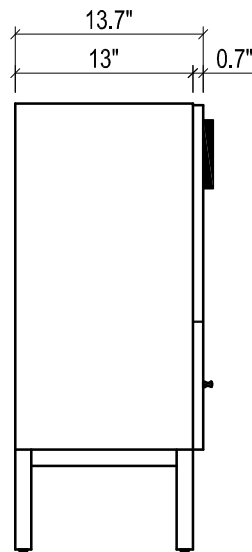

DAYTONA FOR KIRA

- WALL HUNG option is also available for this model.
Vanity height without legs is 25.3".
- Quality metal BLUM (or BLUM equivalent) soft-closing hinges and/or drawer hardware are included.

KIRA CERAMIC SINK

FRONT VIEW

SIDE VIEW

TOP VIEW

BACK VIEW

SIDE VIEW

DAYTONA FOR VENICE

- WALL HUNG option is also available for this model.
Vanity height without legs is 25.3".
- Quality metal BLUM (or BLUM equivalent) soft-closing hinges and/or drawer hardware are included.

VENICE CERAMIC SINK

FRONT VIEW

SIDE VIEW

TOP VIEW

BACK VIEW

FRONT VIEW

DAYTONA FOR VILLA

- WALL HUNG option is also available for this model.
Vanity height without legs is 25.3".
- Quality metal BLUM (or BLUM equivalent) soft-closing hinges and/or drawer hardware are included.

FRONT VIEW

SIDE VIEW

BACK VIEW

VILLA CERAMIC SINK

TOP VIEW

SIDE VIEW

BACK VIEW