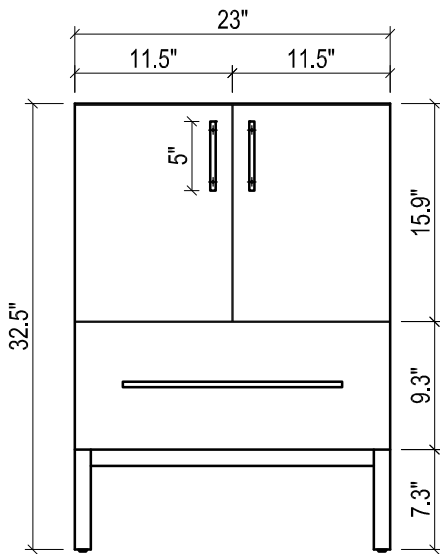

DAYTONA FOR KIRA

- WALL HUNG option is also available for this model.
Vanity height without legs is 25.3".
- Quality metal BLUM (or BLUM equivalent) soft-closing hinges and/or drawer hardware are included.

KIRA CERAMIC SINK

FRONT VIEW

SIDE VIEW

TOP VIEW

BACK VIEW

SIDE VIEW

DAYTONA FOR VENICE

- WALL HUNG option is also available for this model.
Vanity height without legs is 25.3".
- Quality metal BLUM (or BLUM equivalent) soft-closing hinges and/or drawer hardware are included.

VENICE CERAMIC SINK

FRONT VIEW

SIDE VIEW

TOP VIEW

BACK VIEW

FRONT VIEW

DAYTONA FOR VILLA

- WALL HUNG option is also available for this model.
Vanity height without legs is 25.3".
- Quality metal BLUM (or BLUM equivalent) soft-closing hinges and/or drawer hardware are included.

FRONT VIEW

SIDE VIEW

BACK VIEW

VILLA CERAMIC SINK

TOP VIEW

SIDE VIEW

BACK VIEW