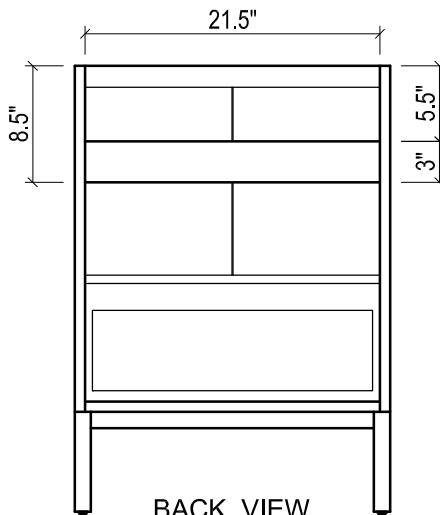

DAYTONA FOR KIRA

- WALL HUNG option is also available for this model.
Vanity height without legs is 25.3".
- Quality metal BLUM (or BLUM equivalent) soft-closing hinges and/or drawer hardware are included.

KIRA CERAMIC SINK

FRONT VIEW

SIDE VIEW

TOP VIEW

BACK VIEW

SIDE VIEW

DAYTONA FOR VENICE

- WALL HUNG option is also available for this model.
Vanity height without legs is 25.3".
- Quality metal BLUM (or BLUM equivalent) soft-closing hinges and/or drawer hardware are included.

VENICE CERAMIC SINK

FRONT VIEW

SIDE VIEW

TOP VIEW

BACK VIEW

FRONT VIEW

DAYTONA FOR VILLA

- WALL HUNG option is also available for this model.
Vanity height without legs is 25.3".
- Quality metal BLUM (or BLUM equivalent) soft-closing hinges and/or drawer hardware are included.

FRONT VIEW

SIDE VIEW

BACK VIEW

VILLA CERAMIC SINK

TOP VIEW

SIDE VIEW

BACK VIEW