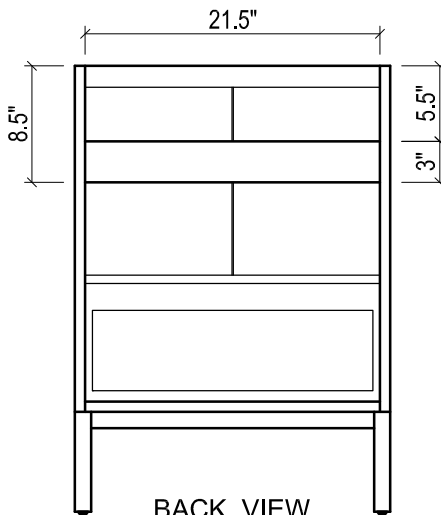

DAYTONA FOR KIRA

- WALL HUNG option is also available for this model.
Vanity height without legs is 25.3".
- Quality metal BLUM (or BLUM equivalent) soft-closing hinges and/or drawer hardware are included.

KIRA CERAMIC SINK

FRONT VIEW

SIDE VIEW

TOP VIEW

BACK VIEW

SIDE VIEW

DAYTONA FOR VENICE

- WALL HUNG option is also available for this model.
Vanity height without legs is 25.3".
- Quality metal BLUM (or BLUM equivalent) soft-closing hinges and/or drawer hardware are included.

VENICE CERAMIC SINK

FRONT VIEW

SIDE VIEW

TOP VIEW

BACK VIEW

FRONT VIEW

DAYTONA FOR VILLA

- WALL HUNG option is also available for this model.
Vanity height without legs is 25.3".
- Quality metal BLUM (or BLUM equivalent) soft-closing hinges and/or drawer hardware are included.

FRONT VIEW

SIDE VIEW

BACK VIEW

VILLA CERAMIC SINK

TOP VIEW

SIDE VIEW

BACK VIEW