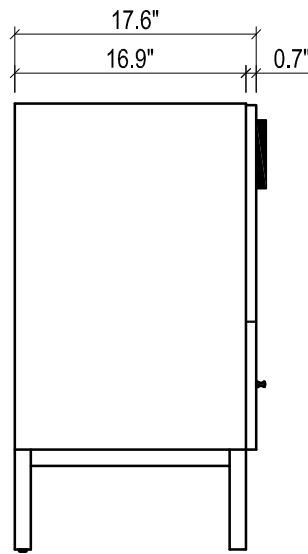

DAYTONA FOR KIRA

- WALL HUNG option is also available for this model.
Vanity height without legs is 25.3".
- Quality metal BLUM (or BLUM equivalent) soft-closing hinges and/or drawer hardware are included.

KIRA CERAMIC SINK

FRONT VIEW

SIDE VIEW

TOP VIEW

BACK VIEW

SIDE VIEW

DAYTONA FOR VENICE

- WALL HUNG option is also available for this model.
Vanity height without legs is 25.3".
- Quality metal BLUM (or BLUM equivalent) soft-closing hinges and/or drawer hardware are included.

VENICE CERAMIC SINK

FRONT VIEW

SIDE VIEW

TOP VIEW

BACK VIEW

FRONT VIEW

DAYTONA FOR VILLA

- WALL HUNG option is also available for this model.
Vanity height without legs is 25.3".
- Quality metal BLUM (or BLUM equivalent) soft-closing hinges and/or drawer hardware are included.

FRONT VIEW

SIDE VIEW

BACK VIEW

VILLA CERAMIC SINK

TOP VIEW

SIDE VIEW

BACK VIEW