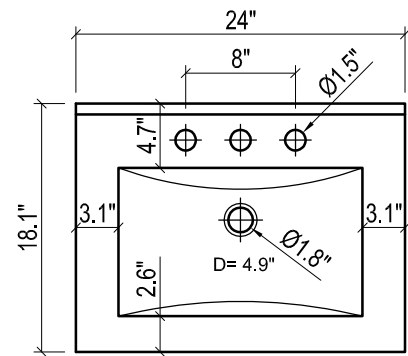

DAYTONA FOR KIRA

- WALL HUNG option is also available for this model.
Vanity height without legs is 25.3".
- Quality metal BLUM (or BLUM equivalent) soft-closing hinges and/or drawer hardware are included.

KIRA CERAMIC SINK

FRONT VIEW

SIDE VIEW

TOP VIEW

BACK VIEW

SIDE VIEW

DAYTONA FOR VENICE

- WALL HUNG option is also available for this model.
Vanity height without legs is 25.3".
- Quality metal BLUM (or BLUM equivalent) soft-closing hinges and/or drawer hardware are included.

VENICE CERAMIC SINK

FRONT VIEW

SIDE VIEW

TOP VIEW

BACK VIEW

FRONT VIEW

DAYTONA FOR VILLA

- WALL HUNG option is also available for this model.
Vanity height without legs is 25.3".
- Quality metal BLUM (or BLUM equivalent) soft-closing hinges and/or drawer hardware are included.

FRONT VIEW

SIDE VIEW

BACK VIEW

VILLA CERAMIC SINK

TOP VIEW

SIDE VIEW

BACK VIEW