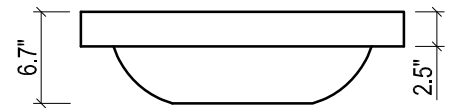

KIRA CERAMIC SINK

FRONT VIEW

SIDE VIEW

TOP VIEW

BACK VIEW

SIDE VIEW

DAYTONA FOR VENICE

- WALL HUNG option is also available for this model.
Vanity height without legs is 25.3".
- Quality metal BLUM (or BLUM equivalent) soft-closing hinges and/or drawer hardware are included.

VENICE CERAMIC SINK

FRONT VIEW

SIDE VIEW

TOP VIEW

BACK VIEW

FRONT VIEW

DAYTONA FOR VILLA

- WALL HUNG option is also available for this model.
Vanity height without legs is 25.3".
- Quality metal BLUM (or BLUM equivalent) soft-closing hinges and/or drawer hardware are included.