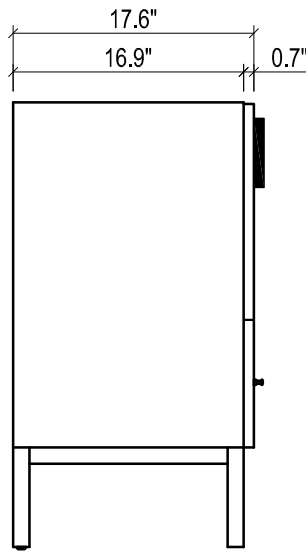

DAYTONA FOR KIRA

- WALL HUNG option is also available for this model.
Vanity height without legs is 25.3".
- Quality metal BLUM (or BLUM equivalent) soft-closing hinges and/or drawer hardware are included.

KIRA CERAMIC SINK

FRONT VIEW

SIDE VIEW

TOP VIEW

BACK VIEW

SIDE VIEW

DAYTONA FOR VENICE

- WALL HUNG option is also available for this model.
Vanity height without legs is 25.3".
- Quality metal BLUM (or BLUM equivalent) soft-closing hinges and/or drawer hardware are included.

VENICE CERAMIC SINK

FRONT VIEW

SIDE VIEW

TOP VIEW

BACK VIEW

FRONT VIEW

DAYTONA FOR VILLA

- WALL HUNG option is also available for this model.
Vanity height without legs is 25.3".
- Quality metal BLUM (or BLUM equivalent) soft-closing hinges and/or drawer hardware are included.

FRONT VIEW

SIDE VIEW

BACK VIEW

VILLA CERAMIC SINK

TOP VIEW

SIDE VIEW

BACK VIEW