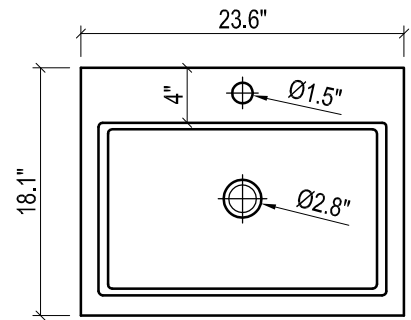

DAYTONA FOR KIRA

- WALL HUNG option is also available for this model.
Vanity height without legs is 25.3".
- Quality metal BLUM (or BLUM equivalent) soft-closing hinges and/or drawer hardware are included.

KIRA CERAMIC SINK

FRONT VIEW

SIDE VIEW

TOP VIEW

BACK VIEW

SIDE VIEW

DAYTONA FOR VENICE

- WALL HUNG option is also available for this model.
Vanity height without legs is 25.3".
- Quality metal BLUM (or BLUM equivalent) soft-closing hinges and/or drawer hardware are included.

VENICE CERAMIC SINK

FRONT VIEW

SIDE VIEW

TOP VIEW

BACK VIEW

FRONT VIEW

DAYTONA FOR VILLA

- WALL HUNG option is also available for this model.
Vanity height without legs is 25.3".
- Quality metal BLUM (or BLUM equivalent) soft-closing hinges and/or drawer hardware are included.