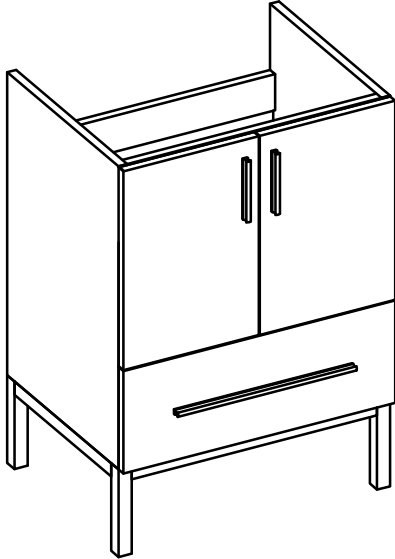

DAYTONA FOR KIRA

- WALL HUNG option is also available for this model.
Vanity height without legs is 25.3".
- Quality metal BLUM (or BLUM equivalent) soft-closing hinges and/or drawer hardware are included.

KIRA CERAMIC SINK

FRONT VIEW

SIDE VIEW

TOP VIEW

BACK VIEW

SIDE VIEW

DAYTONA FOR VENICE

- WALL HUNG option is also available for this model.
Vanity height without legs is 25.3".
- Quality metal BLUM (or BLUM equivalent) soft-closing hinges and/or drawer hardware are included.

VENICE CERAMIC SINK

FRONT VIEW

SIDE VIEW

TOP VIEW

BACK VIEW

FRONT VIEW

DAYTONA FOR VILLA

- WALL HUNG option is also available for this model.
Vanity height without legs is 25.3".
- Quality metal BLUM (or BLUM equivalent) soft-closing hinges and/or drawer hardware are included.

FRONT VIEW

SIDE VIEW

BACK VIEW

VILLA CERAMIC SINK

TOP VIEW

SIDE VIEW

BACK VIEW