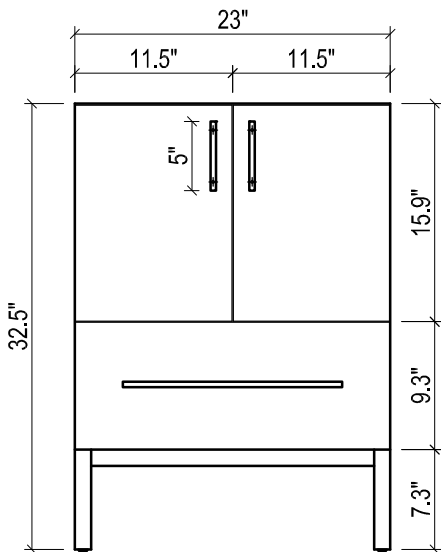

DAYTONA FOR KIRA

- WALL HUNG option is also available for this model.
Vanity height without legs is 25.3".
- Quality metal BLUM (or BLUM equivalent) soft-closing hinges and/or drawer hardware are included.

KIRA CERAMIC SINK

FRONT VIEW

SIDE VIEW

TOP VIEW

BACK VIEW

SIDE VIEW

DAYTONA FOR VENICE

- WALL HUNG option is also available for this model.
Vanity height without legs is 25.3".
- Quality metal BLUM (or BLUM equivalent) soft-closing hinges and/or drawer hardware are included.

VENICE CERAMIC SINK

FRONT VIEW

SIDE VIEW

TOP VIEW

BACK VIEW

FRONT VIEW

DAYTONA FOR VILLA

- WALL HUNG option is also available for this model.
Vanity height without legs is 25.3".
- Quality metal BLUM (or BLUM equivalent) soft-closing hinges and/or drawer hardware are included.

FRONT VIEW

SIDE VIEW

BACK VIEW

VILLA CERAMIC SINK

TOP VIEW

SIDE VIEW

BACK VIEW