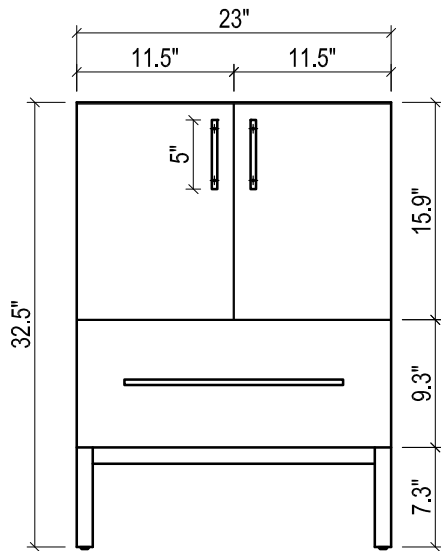

DAYTONA FOR KIRA

- WALL HUNG option is also available for this model.
Vanity height without legs is 25.3".
- Quality metal BLUM (or BLUM equivalent) soft-closing hinges and/or drawer hardware are included.

KIRA CERAMIC SINK

FRONT VIEW

SIDE VIEW

TOP VIEW

BACK VIEW

SIDE VIEW

DAYTONA FOR VENICE

- WALL HUNG option is also available for this model.
Vanity height without legs is 25.3".
- Quality metal BLUM (or BLUM equivalent) soft-closing hinges and/or drawer hardware are included.

VENICE CERAMIC SINK

FRONT VIEW

SIDE VIEW

TOP VIEW

BACK VIEW

FRONT VIEW

DAYTONA FOR VILLA

- WALL HUNG option is also available for this model.
Vanity height without legs is 25.3".
- Quality metal BLUM (or BLUM equivalent) soft-closing hinges and/or drawer hardware are included.

FRONT VIEW

SIDE VIEW

BACK VIEW

VILLA CERAMIC SINK

TOP VIEW

SIDE VIEW

BACK VIEW