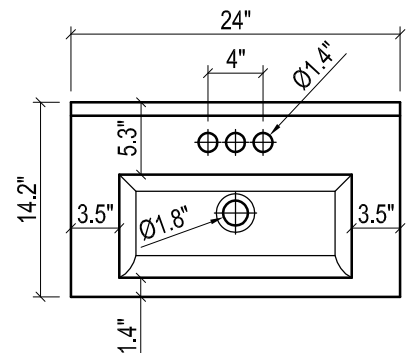

DAYTONA FOR KIRA

- WALL HUNG option is also available for this model.
Vanity height without legs is 25.3".
- Quality metal BLUM (or BLUM equivalent) soft-closing hinges and/or drawer hardware are included.

KIRA CERAMIC SINK

FRONT VIEW

SIDE VIEW

TOP VIEW

BACK VIEW

SIDE VIEW

DAYTONA FOR VENICE

- WALL HUNG option is also available for this model.
Vanity height without legs is 25.3".
- Quality metal BLUM (or BLUM equivalent) soft-closing hinges and/or drawer hardware are included.

VENICE CERAMIC SINK

FRONT VIEW

SIDE VIEW

TOP VIEW

BACK VIEW

FRONT VIEW

DAYTONA FOR VILLA

- WALL HUNG option is also available for this model.
Vanity height without legs is 25.3".
- Quality metal BLUM (or BLUM equivalent) soft-closing hinges and/or drawer hardware are included.

FRONT VIEW

SIDE VIEW

BACK VIEW

VILLA CERAMIC SINK

TOP VIEW

SIDE VIEW

BACK VIEW