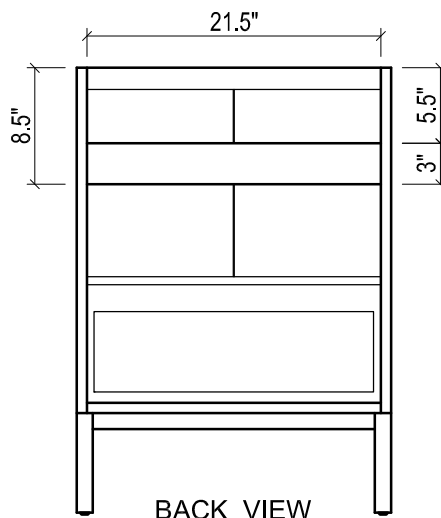

DAYTONA FOR KIRA

- WALL HUNG option is also available for this model.
Vanity height without legs is 25.3".
- Quality metal BLUM (or BLUM equivalent) soft-closing hinges and/or drawer hardware are included.

KIRA CERAMIC SINK

FRONT VIEW

SIDE VIEW

TOP VIEW

BACK VIEW

SIDE VIEW

DAYTONA FOR VENICE

- WALL HUNG option is also available for this model.
Vanity height without legs is 25.3".
- Quality metal BLUM (or BLUM equivalent) soft-closing hinges and/or drawer hardware are included.

VENICE CERAMIC SINK

FRONT VIEW

SIDE VIEW

TOP VIEW

BACK VIEW

FRONT VIEW

DAYTONA FOR VILLA

- WALL HUNG option is also available for this model.
Vanity height without legs is 25.3".
- Quality metal BLUM (or BLUM equivalent) soft-closing hinges and/or drawer hardware are included.

FRONT VIEW

SIDE VIEW

BACK VIEW

VILLA CERAMIC SINK

TOP VIEW

SIDE VIEW

BACK VIEW