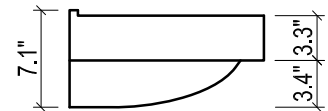

VENICE CERAMIC SINK

FRONT VIEW

SIDE VIEW

TOP VIEW

BACK VIEW

FRONT VIEW

DAYTONA FOR VILLA

- WALL HUNG option is also available for this model.
Vanity height without legs is 25.3".
- Quality metal BLUM (or BLUM equivalent) soft-closing hinges and/or drawer hardware are included.

FRONT VIEW

SIDE VIEW

BACK VIEW

VILLA CERAMIC SINK

TOP VIEW

SIDE VIEW

BACK VIEW