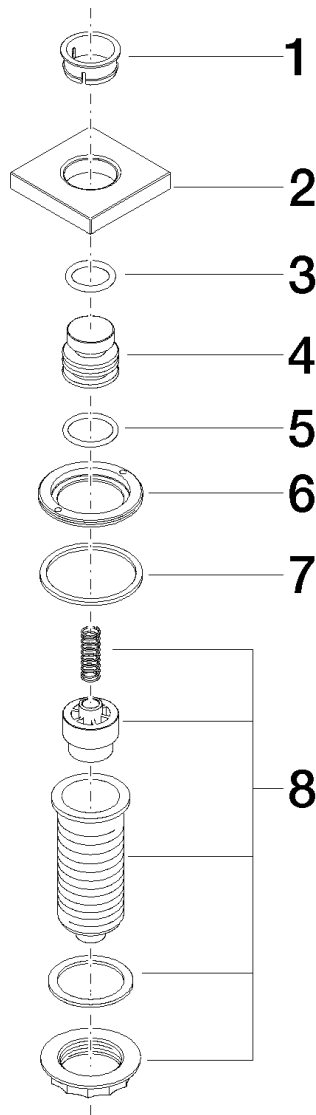

Product specifications

- For operating a garbage disposal
- Compatible with Insinkerator® garbage disposals.
More information at www.insinkerator.com

Surfaces

- chrome 10714970-00
- matt platinum 10714970-06

Exploded assembly drawing

Kitchen

AIR SWITCH (operating button)

Article number: 10714970

Order quantity

No.	Article number	Name	Installation quantity
1	09281014190	sleeve	1
2	092787013ff	rosette	1
3	09141050790	seal	1
4	092133045ff	insert	1
5	09141001590	seal	1
6	09240103090	ring	1
7	09140503790	seal	1
8	0430011860090	sleeve	1