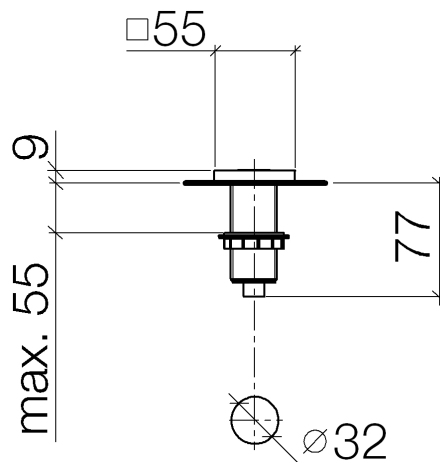

Product specifications

1. For operating a garbage disposal
2. Compatible with Insinkerator® garbage disposals.
   More information at www.insinkerator.com

Surfaces

- chrome 10714970-00
- matt platinum 10714970-06