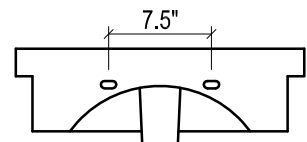

CHELSEA 21 FOR TRIBECA

TRIBECA 21" CERAMIC SINK
(available in 1 hole or 8" faucet drills)

FRONT VIEW

SIDE VIEW

TOP VIEW

FRONT VIEW

TOP VIEW

BACK VIEW