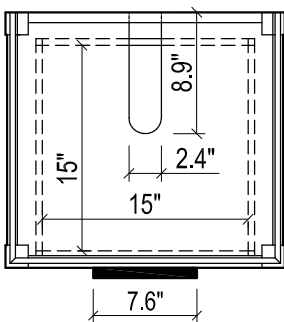

CHELSEA 21 FOR TRIBECA

TRIBECA 21" CERAMIC SINK
(available in 1 hole or 8" faucet drills)

FRONT VIEW

SIDE VIEW

TOP VIEW

FRONT VIEW

TOP VIEW

BACK VIEW