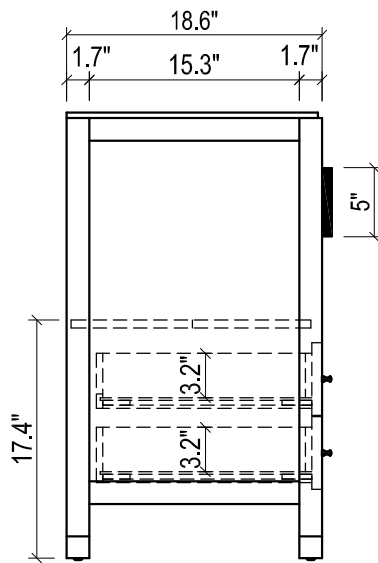

CHELSEA 21 FOR TRIBECA

TRIBECA 21" CERAMIC SINK
(available in 1 hole or 8" faucet drills)

FRONT VIEW

SIDE VIEW

TOP VIEW

FRONT VIEW

TOP VIEW

BACK VIEW