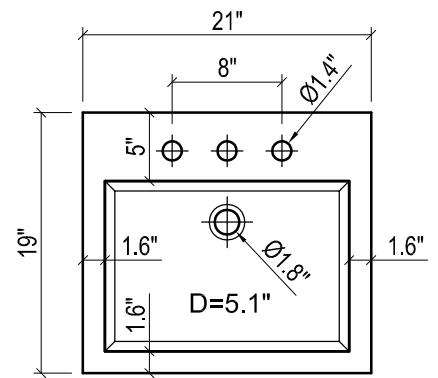

CHELSEA 21 FOR TRIBECA

TRIBECA 21" CERAMIC SINK
(available in 1 hole or 8" faucet drills)

FRONT VIEW

SIDE VIEW

TOP VIEW

FRONT VIEW

TOP VIEW

BACK VIEW