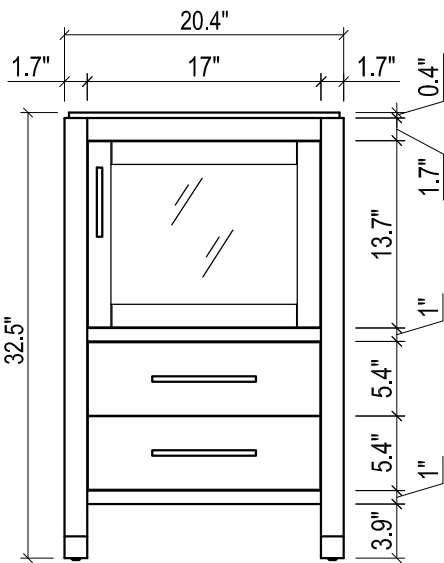

CHELSEA 21 FOR TRIBECA

TRIBECA 21" CERAMIC SINK
(available in 1 hole or 8" faucet drills)

FRONT VIEW

SIDE VIEW

TOP VIEW

FRONT VIEW

TOP VIEW

BACK VIEW