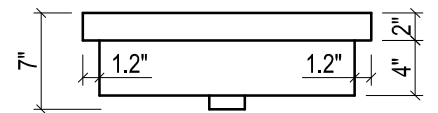

CHELSEA 21 FOR TRIBECA

TRIBECA 21" CERAMIC SINK
(available in 1 hole or 8" faucet drills)

FRONT VIEW

SIDE VIEW

TOP VIEW

FRONT VIEW

TOP VIEW

BACK VIEW