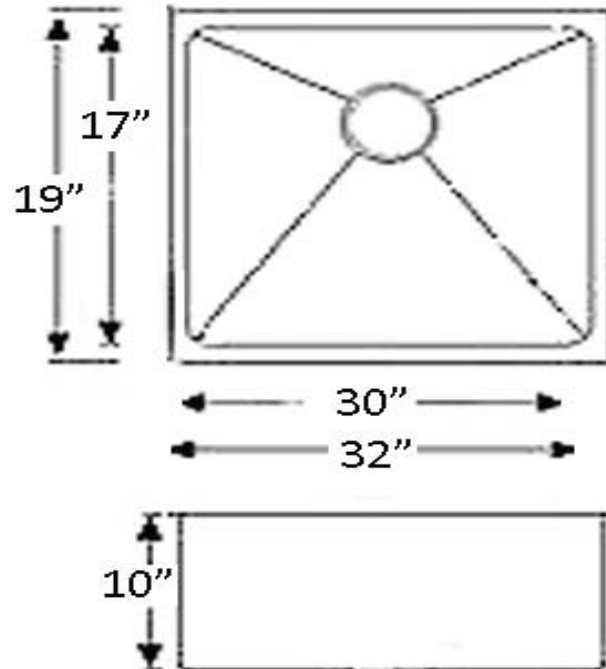

**32" FABYAN SINGLE  
BOWL KITCHEN SINK**

Cat. No  
KSSSB2160-SS

W: 32"

D: 19"

H: 10"

**Features:**

- ▶ Rectangular single bowl
- ▶ Solid 16 gauge, 304 grade metal construction
- ▶ Matte finish
- ▶ Coated for sound insulation
- ▶ Mounting clips and template included
- ▶ Lip is 1-1/16" wide
- ▶ Accommodates 3-1/2" drain
- ▶ Drain sold separately

**Compliance Certification**  
Meets or exceeds the following  
specifications: ASME  
A112.19.3-2001 for Stainless Steel.

**\*Please do NOT cut hole without  
template or actual product.**

**Interior Dimensions:**

Basin Interior: 30" W x 17" D  
Basin Depth: 9-1/2"

Dimensions of fixture are nominal and may vary within the range of tolerances established by ANSI Standard A112.19.2. Dimensions and specifications subject to change without notice.