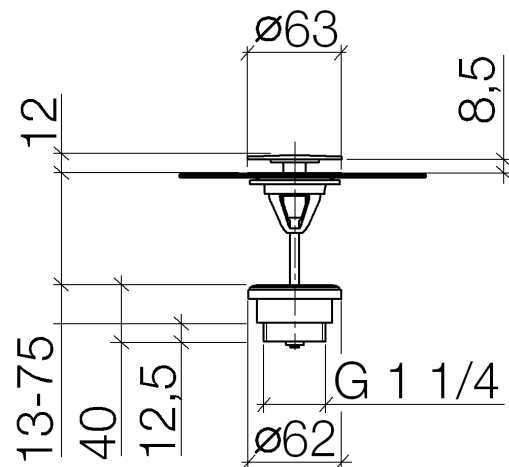

Product specifications

- other finishes available through x-Tra Service

Suitable only for basin without overflow.

Surfaces

- chrome 10126970-000010
- matt platinum 10126970-060010

Exploded assembly drawing

Order quantity

No.	Article number	Name	Installation quantity
1	093120097ff	plug	1
2	09303017990	screw	1
3	091101038ff	cup	1
4	09140506190	seal	1
5	09140315390	seal	1
6	09111015690	connection	1