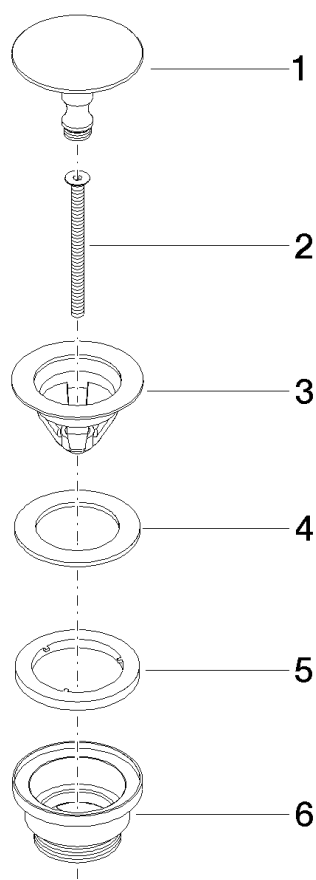

Product specifications

- other finishes available through x-Tra Service

Suitable only for basin without overflow.

Surfaces

- chrome 10126970-000010
- matt platinum 10126970-060010

Exploded assembly drawing

Order quantity

No.	Article number	Name	Installation quantity
1	093120097ff	plug	1
2	09303017990	screw	1
3	091101038ff	cup	1
4	09140506190	seal	1
5	09140315390	seal	1
6	09111015690	connection	1