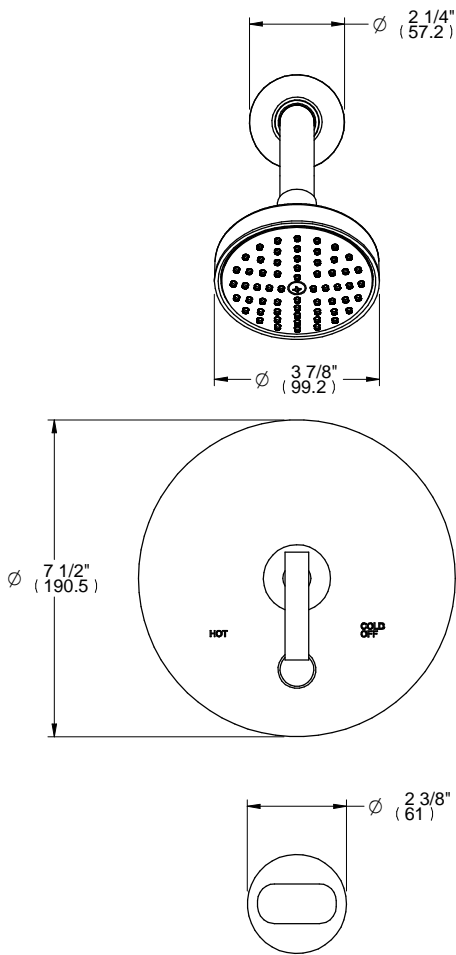

L1

ALTMANS RESERVES THE RIGHT TO MODIFY AND CHANGE SPECIFICATIONS AT ANY TIME. PLEASE VERIFY DIMENSIONS PRIOR TO INSTALLATION.

## Features

- Available in Polished & Xsn
- Solid Brass Construction
- Rough & Trim Included
- 5.8 GPM a 50 PSI

DIMENSIONS SHOWN TO NEAREST 1/16"