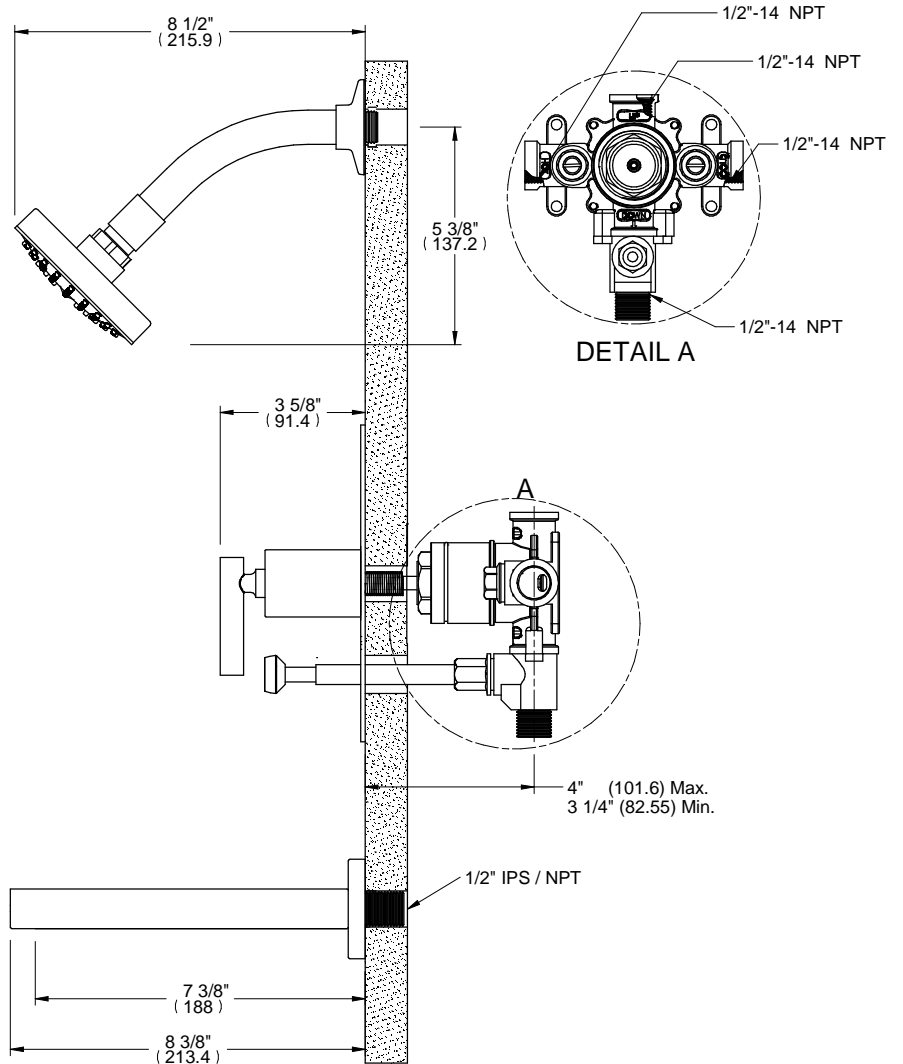

L1

ALTMANS RESERVES THE RIGHT TO MODIFY AND CHANGE SPECIFICATIONS AT ANY TIME. PLEASE VERIFY DIMENSIONS PRIOR TO INSTALLATION.

Features

- Available in Polished & Xsn
- Solid Brass Construction
- Rough & Trim Included
- 5.8 GPM a 50 PSI

DIMENSIONS SHOWN TO NEAREST 1/16"