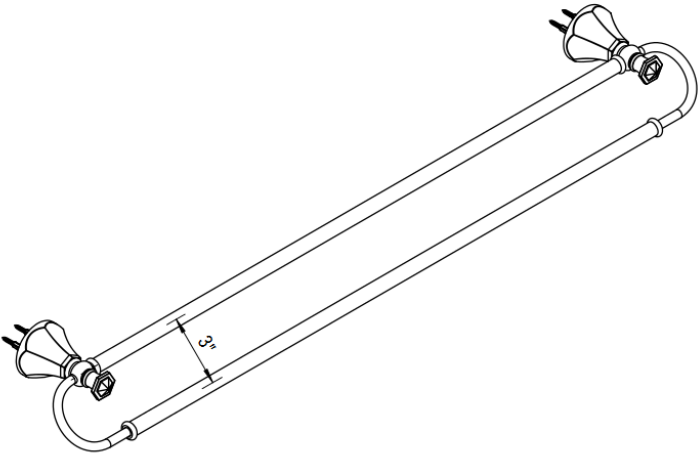

30" Dual Towel Bar 7SRBHX0

TEL: 905-851-6781
FAX: 905-851-8031
TOLL FREE: 800-461-5901

the RUBINET FAUCET COMPANY

www.rubinet.com