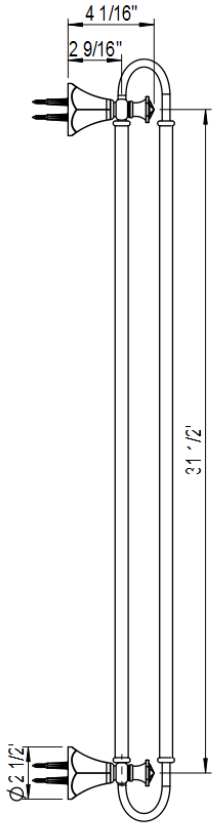

30" Dual Towel Bar 7SRBHX0

TEL: 905-851-6781
FAX: 905-851-8031
TOLL FREE: 800-461-5901

the RUBINET FAUCET COMPANY

www.rubinet.com