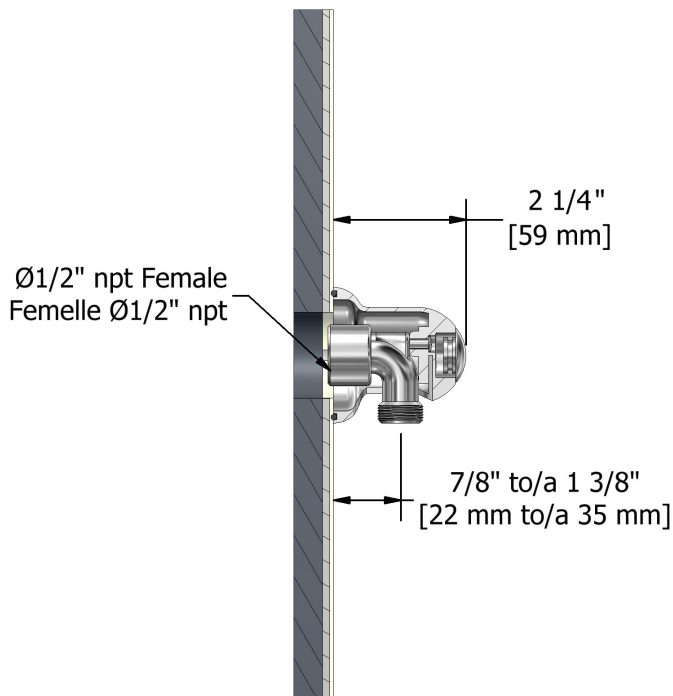

Sizes, models and finishes may differ from thoses presented.

Warranty

The Riobel inc. product carries a limited LIFETIME warranty on the finish Chrome, Gold (PVD), Brushed nickel (PVD), Night brushed (PVD), Polished nickel (PVD) and all working parts and is guaranteed from the initial date of purchase against all manufacturing defects. Other finished 1 year.

Customer Service

Ontario, West Canada : 888-287-5354 Quebec, Maritimes, United States : 866-473-8442

2014.05.01