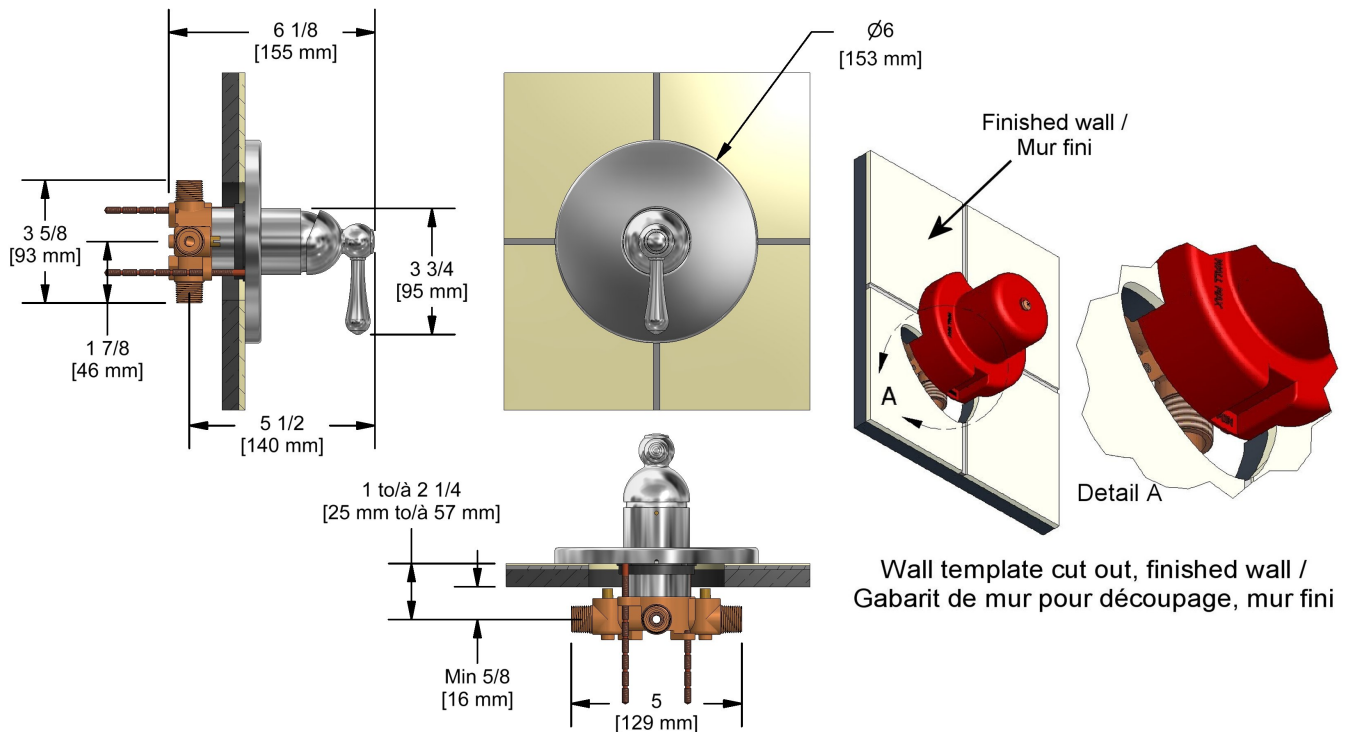

Type P (pressure balance) shower
FI54XX

Specifications

Composition

- FI51C - Type P (pressure balance) complete valve
- 6006C - Hand shower rail
- 747C - Elbow supply

Available colors

- C : Chrome
- BN : Brushed nickel (PVD)

Customer Service

Ontario, West Canada : 888-287-5354 Quebec, Maritimes, United States : 866-473-8442

Type P (pressure balance) complete valve
FI51XX

Specifications

Descriptions

- 1/2" inlet male NPT or sweat
- Service stops
- Ceramic cartridge and balancing spool with check valves
- Double action: flow and temperature control
- 1/2" outlet male NPT or sweat

Available colors

- C : Chrome
- BN : Brushed nickel (PVD)

Available flows

- 22 L/min, 5.8 gpm (US) 60psi

Cartridges

- 401-016 - 405-010

Certifications

- CSA B125.1
- ASME A112.18.1
- ASSE 1016

Customer Service

Ontario, West Canada : 888-287-5354 Quebec, Maritimes, United States : 866-473-8442

Hand shower rail
6006XX

Specifications

Descriptions

- 150 cm (59") double interlock flexible hose, swivel and integrated vacuum breaker
- Ø25 mm (1") slide bar
- Scale-free
- 06, 3-jet hand shower