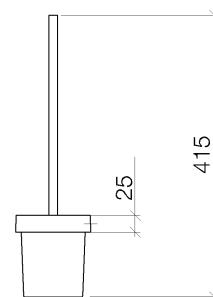

Product specifications

- Brush matte black
- Crystal brush container, frosted
- Diameter 4 3/8"
- Height 16 3/8"
- 5 1/8" projection

Surfaces

- chrome 83900979-00
- matt platinum 83900979-06

Exploded assembly drawing

Order quantity

No.	Article number	Name	Installation quantity
1	90209750700ff	handle	1
2	08185060190	brush	1
3	08900400882	glass	1
4	081797503ff	holder	1
5	09311100290	pin	1
6	0530310250090	fixing set	2
7	09172003090	holder	1