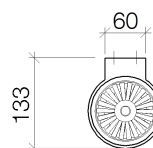

Product specifications

- Brush matte black
- Crystal brush container, frosted
- Diameter 4 3/8"
- Height 16 3/8"
- 5 1/8" projection

Surfaces

- chrome 83900979-00
- matt platinum 83900979-06

Exploded assembly drawing