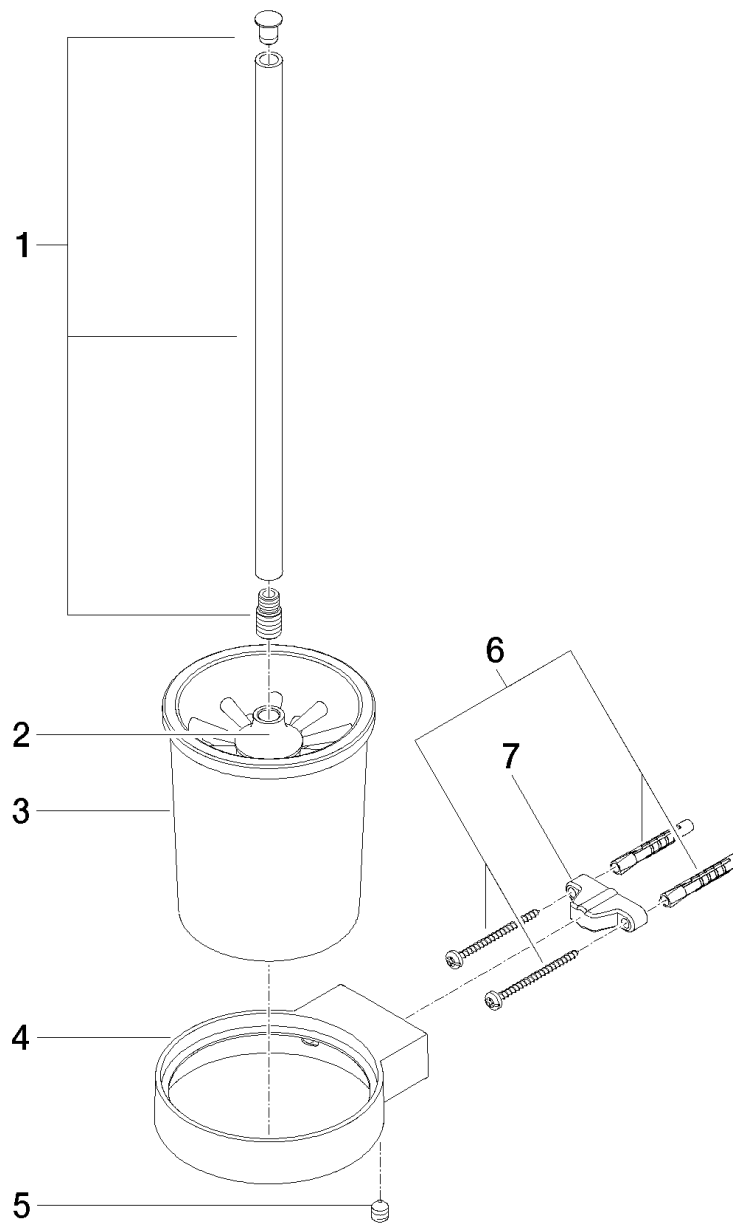

Product specifications

- Brush matte black
- Crystal brush container, frosted
- Diameter 4 3/8"
- Height 16 3/8"
- 5 1/8" projection

Surfaces

- chrome 83900979-00
- matt platinum 83900979-06

Exploded assembly drawing

Order quantity

No.	Article number	Name	Installation quantity
1	90209750700ff	handle	1
2	08185060190	brush	1
3	08900400882	glass	1
4	081797503ff	holder	1
5	09311100290	pin	1
6	0530310250090	fixing set	2
7	09172003090	holder	1