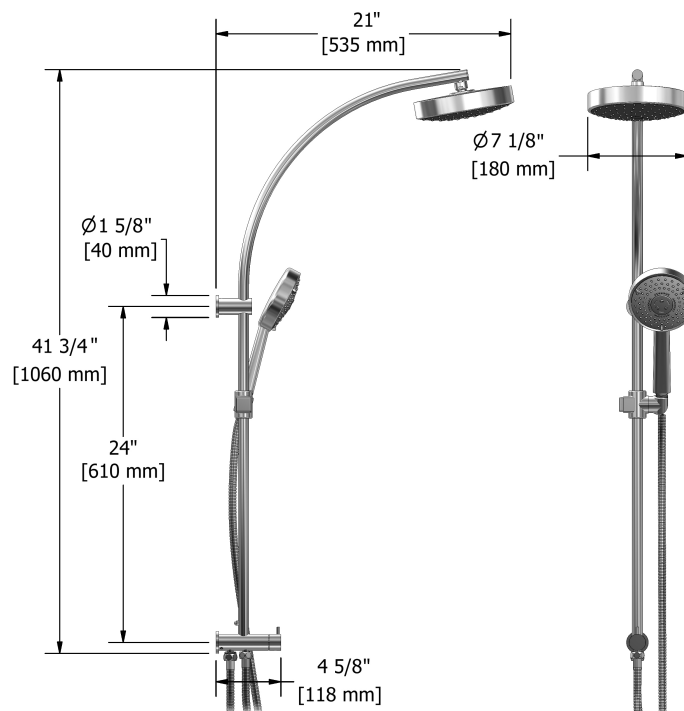

Sizes, models and finishes may differ from thoses presented.

Warranty

The Riobel inc. product carries a limited LIFETIME warranty on the finish Chrome, Gold (PVD), Brushed nickel (PVD), Night brushed (PVD), Polished nickel (PVD) and all working parts and is guaranteed from the initial date of purchase against all manufacturing defects. Other finished 1 year.

Customer Service

Ontario, West Canada : 888-287-5354 Quebec, Maritimes, United States : 866-473-8442

2014.05.06