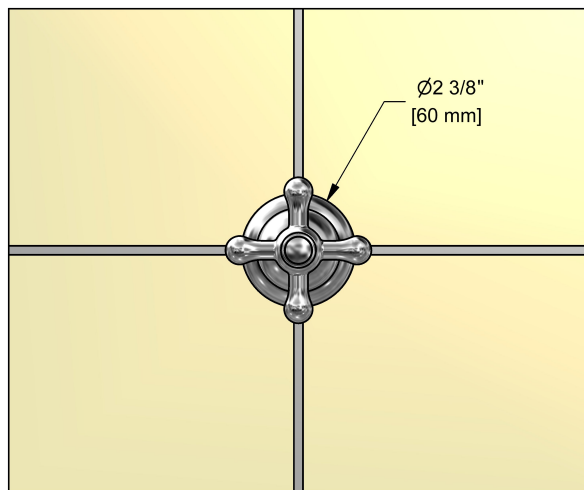

Sizes, models and finishes may differ from those presented.

Warranty

The Riobel inc. product carries a limited LIFETIME warranty on the finish Chrome, Gold (PVD), Brushed nickel (PVD), Night brushed (PVD), Polished nickel (PVD) and all working parts and is guaranteed from the initial date of purchase against all manufacturing defects. Other finished 1 year.

Customer Service

Ontario, West Canada : 888-287-5354 Quebec, Maritimes, United States : 866-473-8442

2014.05.02