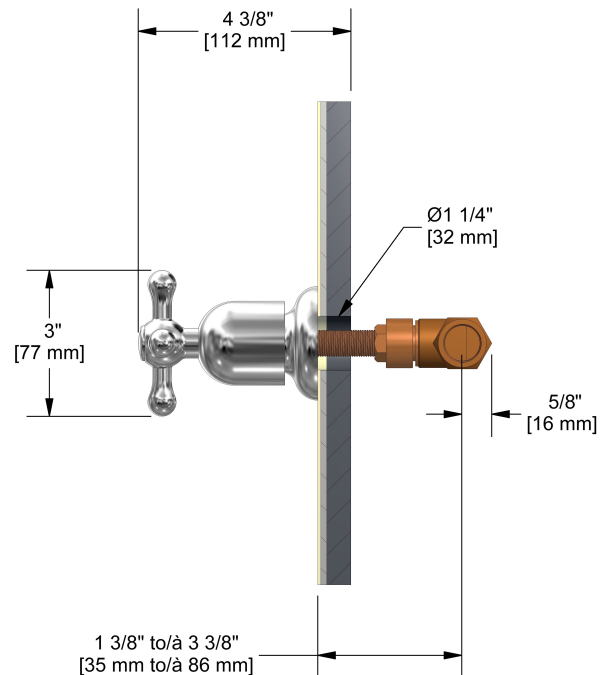

Sizes, models and finishes may differ from those presented.

Warranty

The Riobel inc. product carries a limited LIFETIME warranty on the finish Chrome, Gold (PVD), Brushed nickel (PVD), Night brushed (PVD), Polished nickel (PVD) and all working parts and is guaranteed from the initial date of purchase against all manufacturing defects. Other finished 1 year.

Customer Service

Ontario, West Canada : 888-287-5354 Quebec, Maritimes, United States : 866-473-8442

2014.05.02