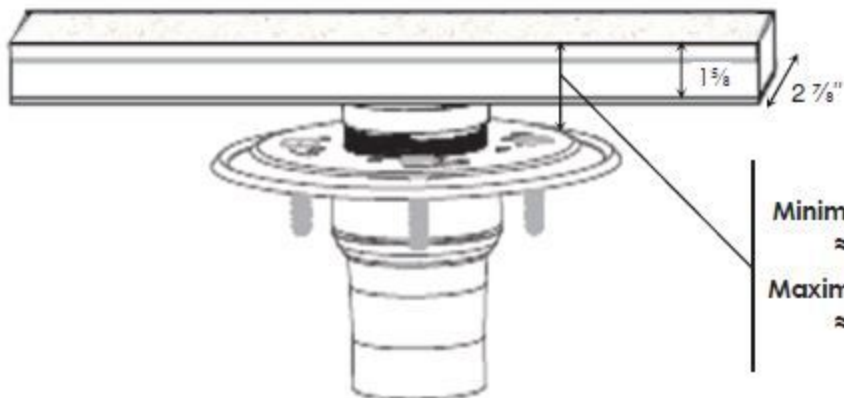

(overall dimensions includes channel)

← Grate available in 39 5/8", 47 1/2" & 59 1/4" lengths →

Clamp down drain is not supplied by Infinity Drain