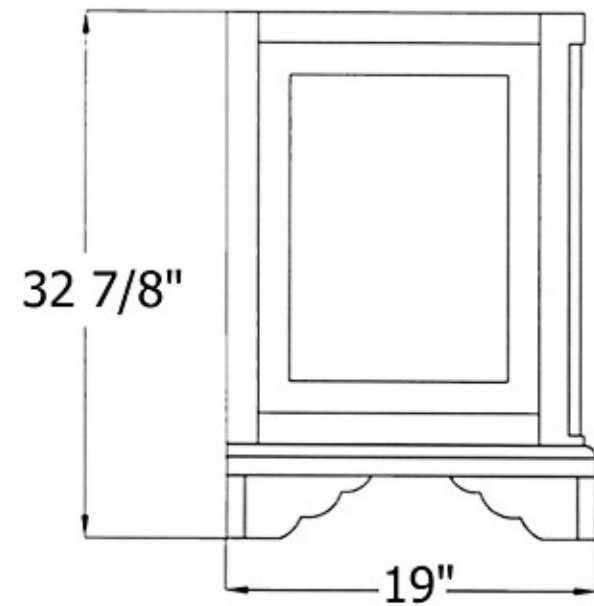

# 5805 - 'Celine' Wooden Cabinet

To be used with 'Charleston' Washbasin (0303)

Front View

Side View