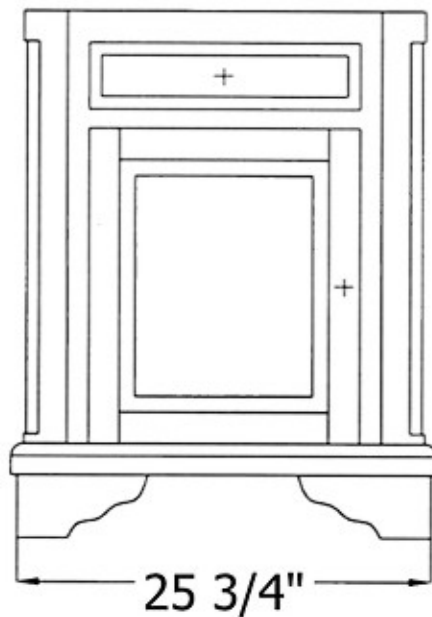

# 5805 - 'Celine' Wooden Cabinet

To be used with 'Charleston' Washbasin (0303)

Front View

Side View