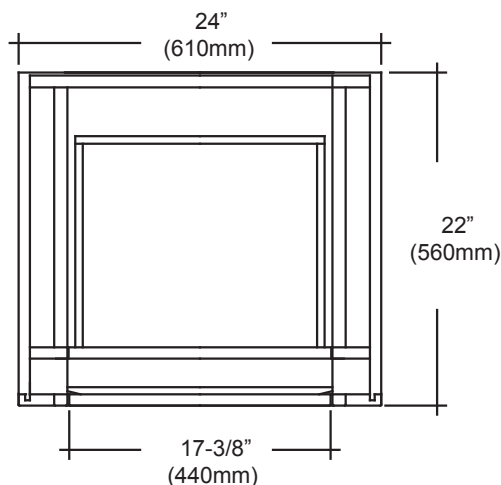

128-VS24R

24" Vessel Stand

SPECIFICATION SHEET

Features

Great Contemporary Design

Available in 24"

Species: Poplar solids, Ebony Veneers

Drawer box: 1/2" solid, four sided

English dovetail.

Drawer glides: Soft closing undermount

slides or ball bearing

side mount glides

Hinges: Fully concealed, self closing

Hardware finish: Satin nickel

Doors: 1

Concealed Drawers: 1

Colors/ Finish

128-Tribeca

Top view