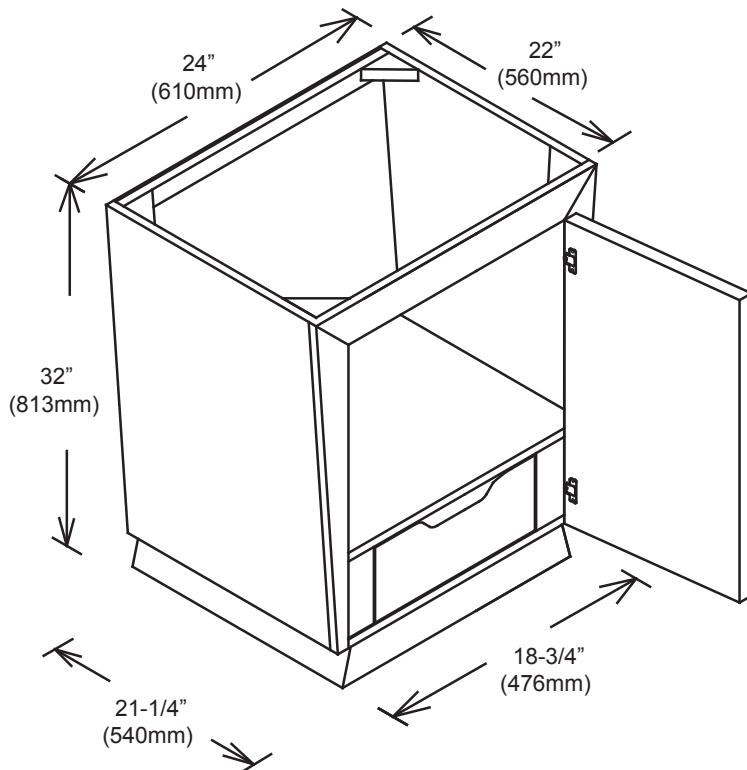

128-VS24R

24" Vessel Stand

SPECIFICATION SHEET

Features

Great Contemporary Design

Available in 24"

Species: Poplar solids, Ebony Veneers

Drawer box: 1/2" solid, four sided

English dovetail.

Drawer glides: Soft closing undermount

slides or ball bearing

side mount glides

Hinges: Fully concealed, self closing

Hardware finish: Satin nickel

Doors: 1

Concealed Drawers: 1

Colors/ Finish

128-Tribeca

Top view