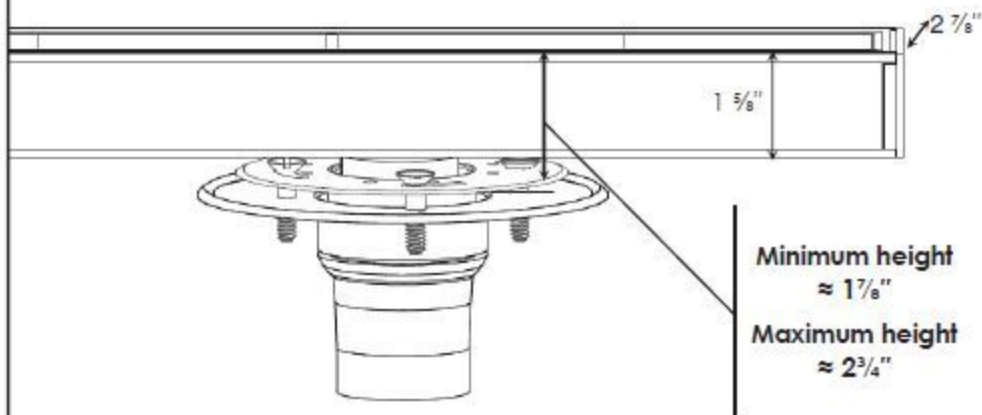

(overall dimensions includes channel)

← Grate available in 40", 48" & 60" lengths
(Add multiples for longer lengths) →

Clamp down drain is not supplied by Infinity Drain