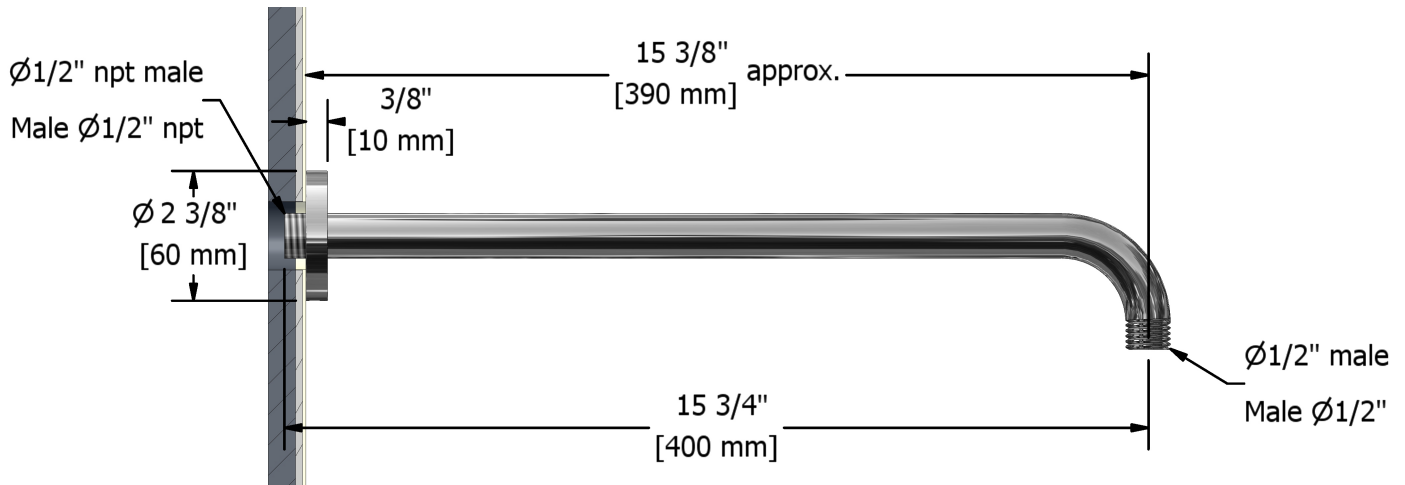

Sizes, models and finishes may differ from thoses presented.

Warranty

The Riobel inc. product carries a limited LIFETIME warranty on the finish Chrome, Gold (PVD), Brushed nickel (PVD), Night brushed (PVD), Polished nickel (PVD) and all working parts and is guaranteed from the initial date of purchase against all manufacturing defects. Other finished 1 year.

Customer Service

Ontario, West Canada : 888-287-5354 Quebec, Maritimes, United States : 866-473-8442

2014.05.01