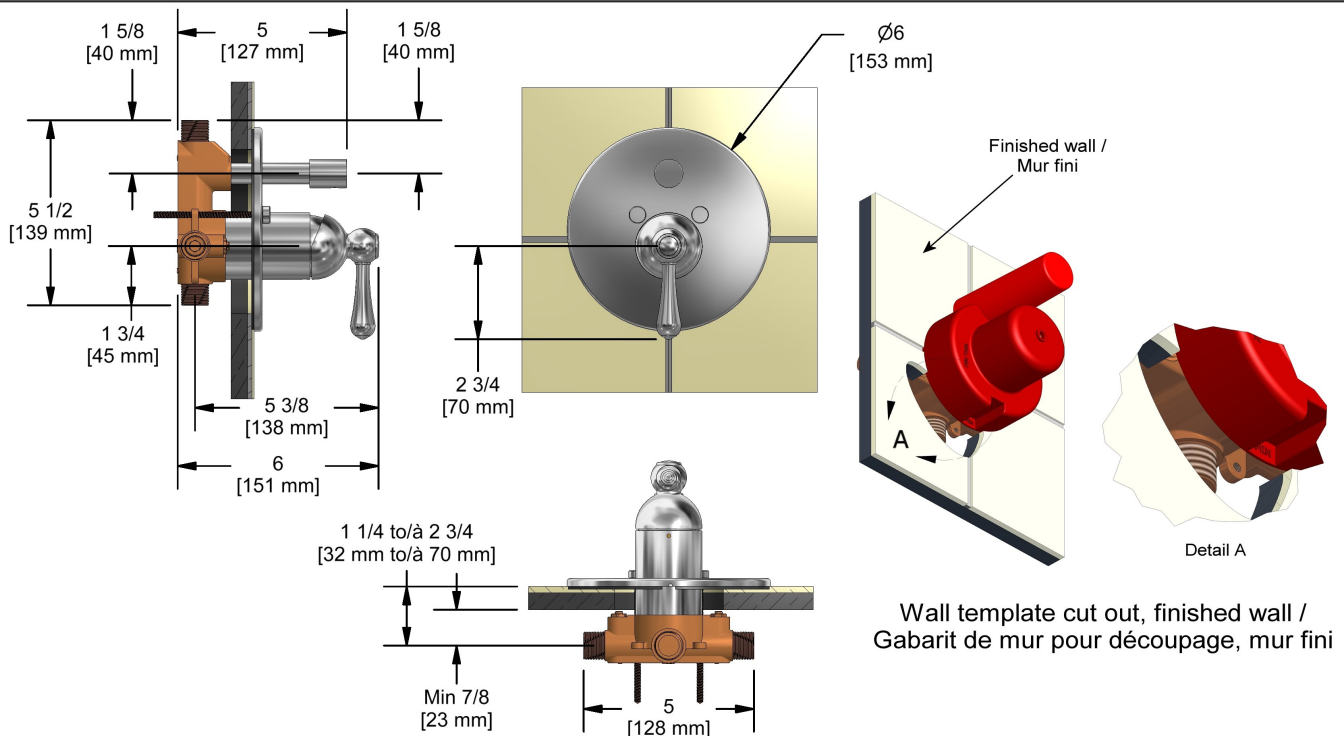

Certifications

- CSA B125.1
- ASME A112.18.1
- ASSE 1016