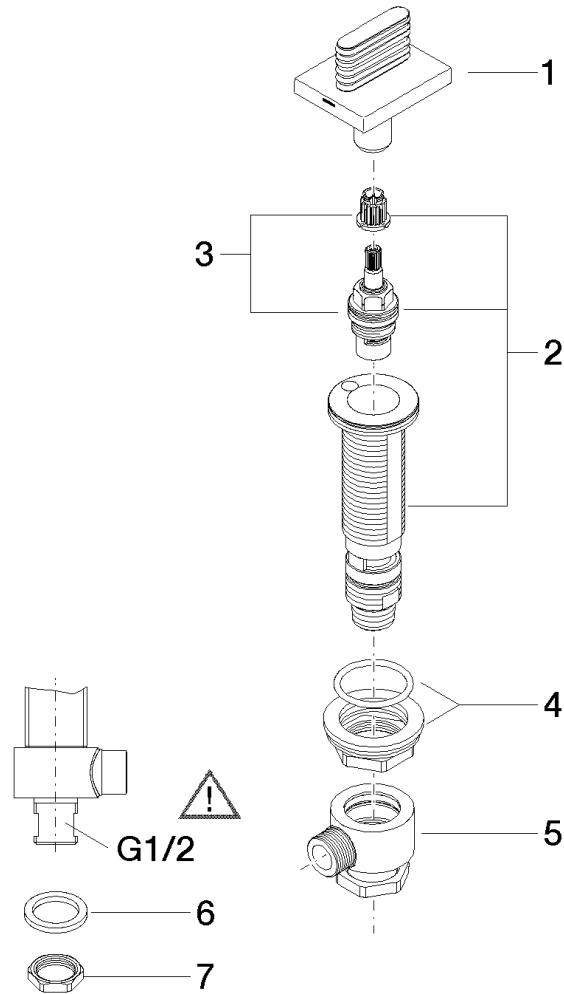

**Product specifications**

- 1/2" ceramic disc cartridge
- 1 1/4" hole diameter
- Flange 2 3/8 x 1 7/8"

[ADA]

**Surfaces**

- chrome 20005706-00
- matt platinum 20005706-06

**Exploded assembly drawing**

**Order quantity**

<b>No.</b>	<b>Article number</b>	<b>Name</b>	<b>Installation quantity</b>
1	90207005507ff	handle	1
2	0417110455290	side panel	1
3	9090031520090	top	1
4	0423100327890	fixing set	1
5	0417110231090	distributor	1
6	09301105990	disc	1
7	09231001290	nut	1