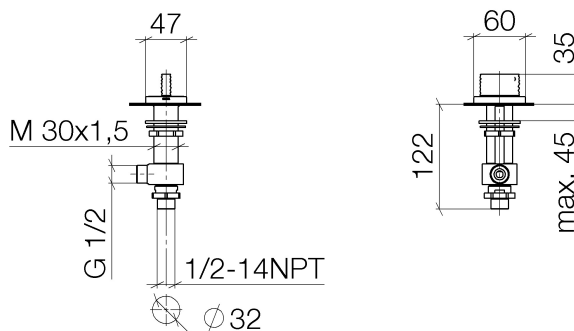

**Product specifications**

- 1/2" ceramic disc cartridge
- 1 1/4" hole diameter
- Flange 2 3/8 x 1 7/8"

[ADA]

**Surfaces**

- chrome 20005706-00
- matt platinum 20005706-06

**Exploded assembly drawing**

**Order quantity**

<b>No.</b>	<b>Article number</b>	<b>Name</b>	<b>Installation quantity</b>
1	90207005507ff	handle	1
2	0417110455290	side panel	1
3	9090031520090	top	1
4	0423100327890	fixing set	1
5	0417110231090	distributor	1
6	09301105990	disc	1
7	09231001290	nut	1