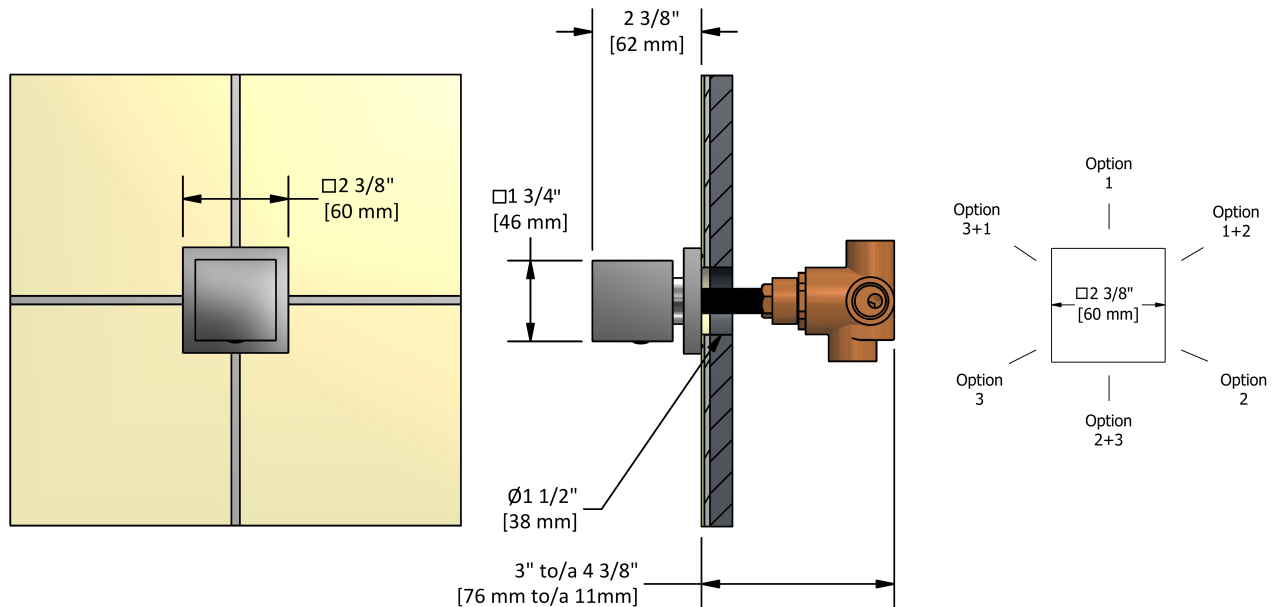

Sizes, models and finishes may differ from those presented.

Warranty

The Riobel inc. product carries a limited LIFETIME warranty on the finish Chrome, Gold (PVD), Brushed nickel (PVD), Night brushed (PVD), Polished nickel (PVD) and all working parts and is guaranteed from the initial date of purchase against all manufacturing defects. Other finished 1 year.

Customer Service

Ontario, West Canada : 888-287-5354 Quebec, Maritimes, United States : 866-473-8442