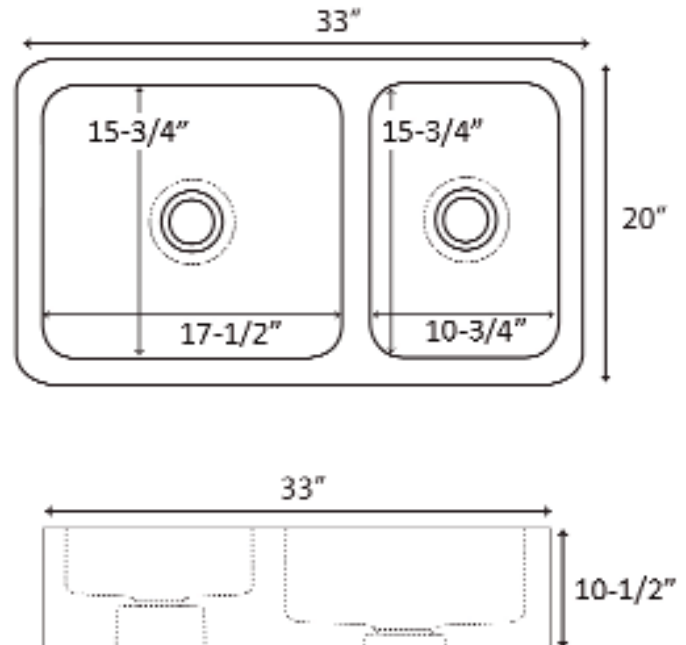

**33" CORAZON DOUBLE  
BOWL FARMER SINK**

Cat. No  
FSSDB2504-SS

W: 33"  
D: 20"  
H: 10-1/2"

**Features:**

- ▶ Solid 16 gauge, 304 grade metal construction
- ▶ Tight radius corners
- ▶ Easy maintenance with matte finish
- ▶ Mounting clips included
- ▶ Template is included
- ▶ Insulated for sound reduction
- ▶ Angled bowl
- ▶ Rim width is 1-1/2" on front and sides and 1" on back
- ▶ Drain is 3-1/2"
- ▶ 60/40 offset

**Compliance Certification**  
Meets or exceeds the following  
specifications: ASME  
A112.19.3-2001 for Stainless Steel.

**\*Please do NOT cut hole without  
template or actual product.**

**Interior Dimensions:**

**Large**

Basin Interior: 17-1/2" W x 15-3/4"D  
Basin Depth: 10"

**Small**

Basin Interior: 10-3/4"W x 15-3/4"D  
Basin Depth: 10"

Dimensions of fixture are nominal and may vary within the range of tolerances established by ANSI Standard A112.19.2. Dimensions and specifications subject to change without notice.