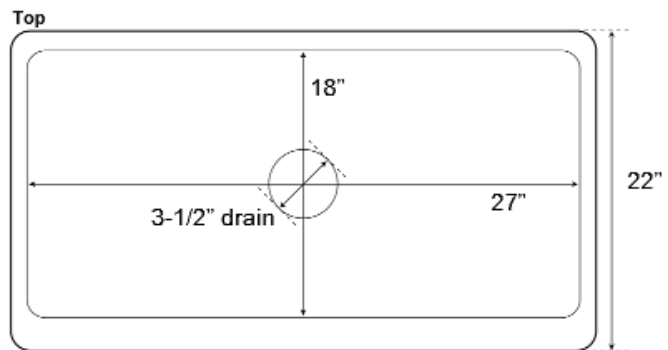

**30" BENTLEY SINGLE  
BOWL FARMER SINK**

Cat. No  
FSCSB3122-SAC

W: 30"  
D: 22"  
H: 9-1/2"

**\*Please do NOT cut hole without  
template or actual product.**

**Interior Dimensions:**

Basin Interior: 27" W x 18" D  
Basin depth: 8-3/4"

**Features:**

- ▶ Constructed of solid 16 gauge copper
- ▶ Hammered front
- ▶ Rounded interior corners easy for cleaning
- ▶ Sink bowl has no internal welds
- ▶ Sink bottom angled to drainage
- ▶ Accommodates 3-1/2" drain
- ▶ Patina applied to copper using French hot process
- ▶ Hand polished finish
- ▶ Copper is a living finish and will patina over time

**Finish:**

**SAC** Smooth Antique Copper

Dimensions of fixture are nominal and may vary within the range of tolerances established by ANSI Standard A112.19.2. Dimensions and specifications subject to change without notice.