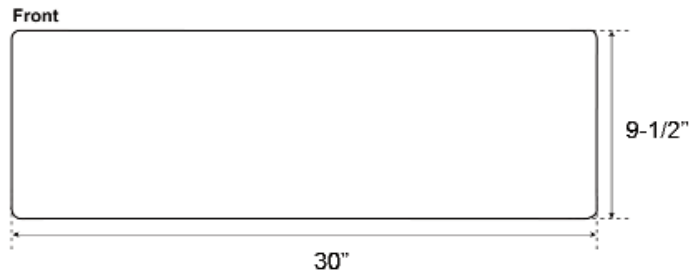

**30" BENTLEY SINGLE  
BOWL FARMER SINK**

Cat. No  
FSCSB3122-SAC

W: 30"  
D: 22"  
H: 9-1/2"

**\*Please do NOT cut hole without  
template or actual product.**

**Interior Dimensions:**

Basin Interior: 27" W x 18" D  
Basin depth: 8-3/4"

**Features:**

- ▶ Constructed of solid 16 gauge copper
- ▶ Hammered front
- ▶ Rounded interior corners easy for cleaning
- ▶ Sink bowl has no internal welds
- ▶ Sink bottom angled to drainage
- ▶ Accommodates 3-1/2" drain
- ▶ Patina applied to copper using French hot process
- ▶ Hand polished finish
- ▶ Copper is a living finish and will patina over time

**Finish:**

**SAC** Smooth Antique Copper

Dimensions of fixture are nominal and may vary within the range of tolerances established by ANSI Standard A112.19.2. Dimensions and specifications subject to change without notice.