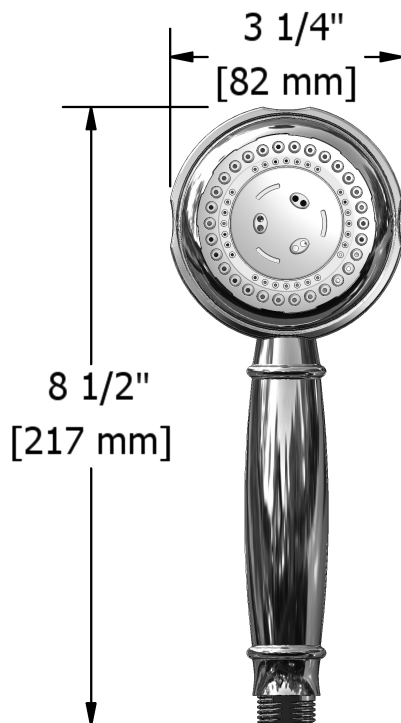

3 jet hand shower
4310XX

Specifications

Descriptions

- Scale-free
- 3-jet hand shower: luxurious, massage, invigorating

Available colors

- C : Chrome

Available flows

- 9.5 L/min, 2.5 gpm (US) 60psi
- 5.69 L/min, 1.5 gpm (US) 60psi (**4310XX-15**)

Certifications

- CSA B125.1
- ASME A112.18.1

Sizes, models and finishes may differ from thoses presented.

Warranty

The Riobel inc. product carries a limited LIFETIME warranty on the finish Chrome, Gold (PVD), Brushed nickel (PVD), Night brushed (PVD), Polished nickel (PVD) and all working parts and is guaranteed from the initial date of purchase against all manufacturing defects. Other finished 1 year.