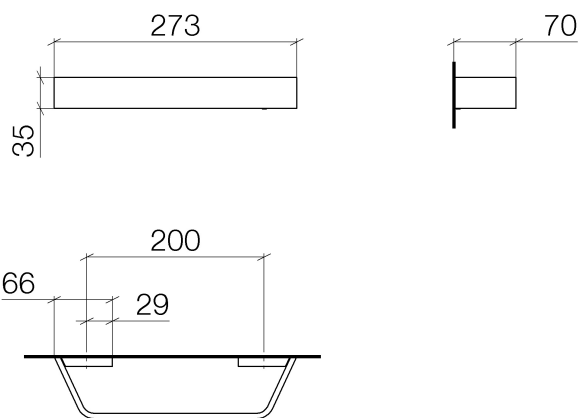

Product specifications

- Height 1 3/8"
- 2 3/4" projection

Surfaces

- chrome 83020705-00
- matt platinum 83020705-06

Exploded assembly drawing

Order quantity

No.	Article number	Name	Installation quantity
1	0517207580090	fixing set	2
2	09303018090	screw	6
3	081770500ff	holder	1
4	081770552ff	bar	1
5	081770501ff	holder	1
6	09311111390	pin	2