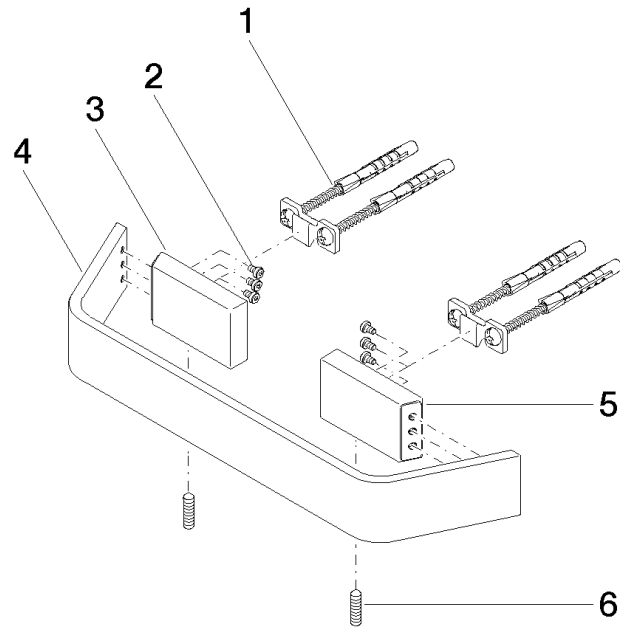

Product specifications

- Height 1 3/8"
- 2 3/4" projection

Surfaces

- chrome 83020705-00
- matt platinum 83020705-06

Exploded assembly drawing

Order quantity

No.	Article number	Name	Installation quantity
1	0517207580090	fixing set	2
2	09303018090	screw	6
3	081770500ff	holder	1
4	081770552ff	bar	1
5	081770501ff	holder	1
6	09311111390	pin	2