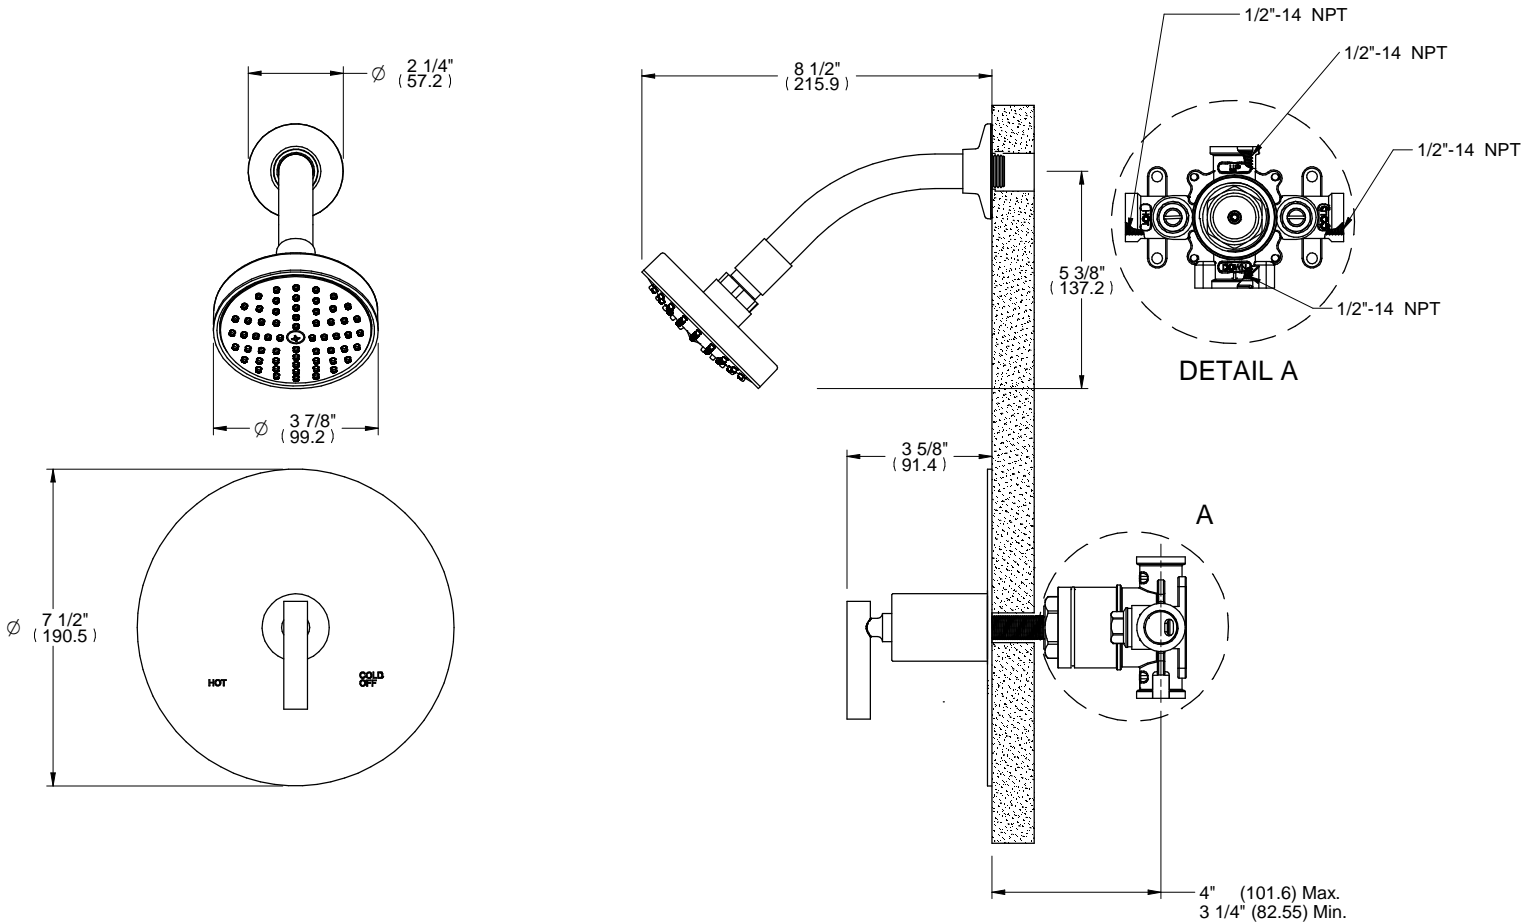

L1

ALTMANS RESERVES THE RIGHT TO MODIFY AND CHANGE SPECIFICATIONS AT ANY TIME. PLEASE VERIFY DIMENSIONS PRIOR TO INSTALLATION.

Features

- Available in Polished Chrome & Xsn
- Solid Brass Construction
- Rough & Trim Included
- 5.8 GPM a 50 PSI

DIMENSIONS SHOWN TO NEAREST 1/16"