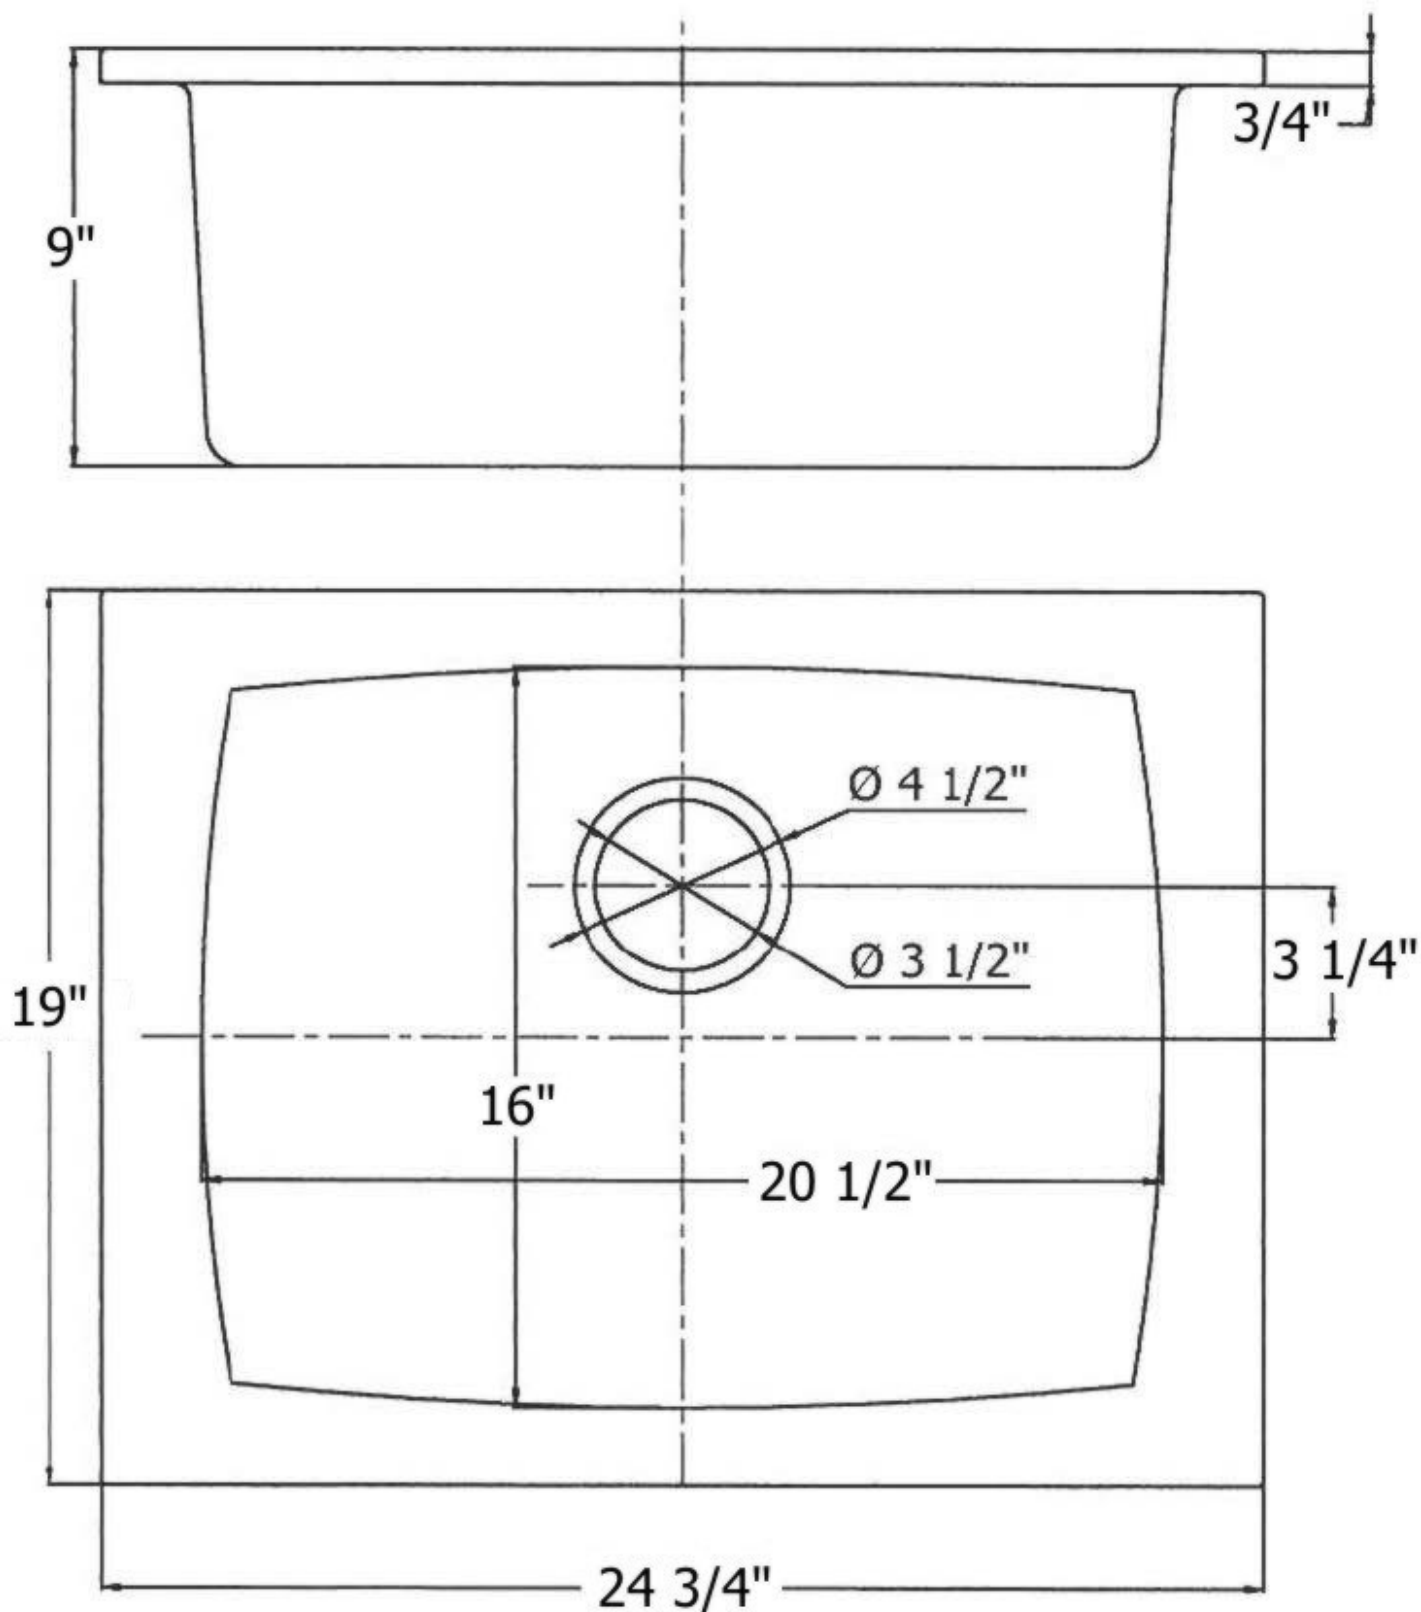

# 4609 - Fireclay Drop-In / Undermount Sink

\*Due to the nature of fireclay, variations of up to 1/4" can occur in size. Cabinet & Countertop should be cut to actual sinks's measurements.