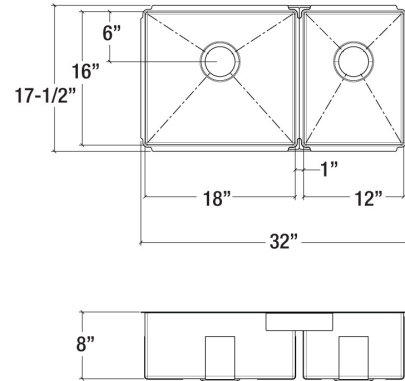

003934 J7®

Project name: _____

Specifier: _____ Contractor: _____

Features

- Handcrafted in Canada using recycled American stainless steel
- Commercial grade
- 16 ga material thickness
- Corrosion resistant 304 series stainless steel (18/10)
- Elegant no. 4 brushed finish (appliance finish)
- Highly efficient sound deadening pads
- Practical flat sink bottom and straight bowl sides
- Stylish and functional bowl bottom grooves
- Optional in-bowl storage drawer
- Rear 3 1/2" drain placement
- Limited lifetime warranty

Standards compliance

- ASME A112.19.3
- CSA B45.0
- CSA B45.4

Optional accessories

- Colander 205012
- Cutting board 210047
- Drain fitting 100056
- Drain fitting 100080
- Drain fitting 100081
- Drain fitting 100082
- Drain fitting 100083
- Grid 200301
- Grid 200303

Sink dimensions

Model	Overall	Bowls	Depth	Cabinet Size*	Drain
003934	32" x 17 1/2"	LH 18" x 16" RH 12" x 16"	8" 8"	36"	3 1/2"
003936	32" x 17 1/2"	LH 12" x 16" RH 18" x 16"	8" 8"	36"	3 1/2"
003983	32" x 17 1/2"	LH 12" x 16" RH 18" x 16"	8" 10"	36"	3 1/2"
003991	32" x 17 1/2"	LH 18" x 16" RH 12" x 16"	10" 8"	36"	3 1/2"

* Cabinet Size is the Recommended Cabinet Size

Product specifications

Sink type to be undermount double bowl. Sink to be handcrafted from a single sheet of 16 ga stainless steel having 18/10 chrome/nickel content and a no.4 brushed finish. Sink to feature bowl bottom grooves, rear 3 1/2" drain placement and sound deadening pads. Sink overall dimensions to be 32" left-to-right and 17 1/2" front-to-back. LH Bowl dimensions to be 18" left-to-right and 16" front-to-back. RH Bowl dimensions to be 12" left-to-right and 16" front-to-back. Sink to feature 7mm radius corners. Sink to be Julien J7® collection model 003934 with bowl depth of 8" on LH bowl and 8" on RH bowl.

Warranty

Julien inc. offers a LIMITED LIFETIME WARRANTY on the fix components of its stainless steel sinks against defects of material and workmanship. For further details on our product warranty, please refer to our catalog or Web site.