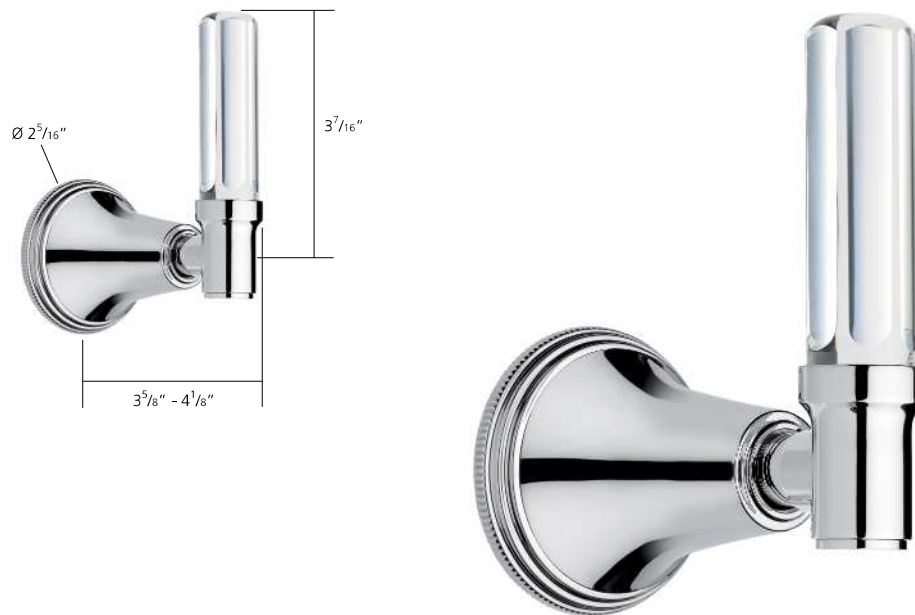

V607-TL

Trim set with glass lever for V607-AIS concealed volume control

Requires V607-AIS

Finishes: Chrome, Polished nickel, Satin nickel(US15), City bronze, Country bronze, Antique gold

UK and Worldwide Customer Service Team:
+44 (0)121 766 4200
www.samuel-heath.co.uk