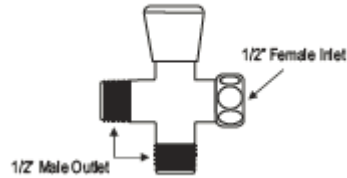

Codes and Standards

ALTMANS RESERVES THE RIGHT TO
MODIFY AND CHANGE SPECIFICATIONS
AT ANY TIME. PLEASE VERIFY DIMEN-
SIONS PRIOR TO INSTALLATION

Color/Finishes

- Polished Chrome, PVD Satin Nickel
- Refer to pricelist for other finishes.