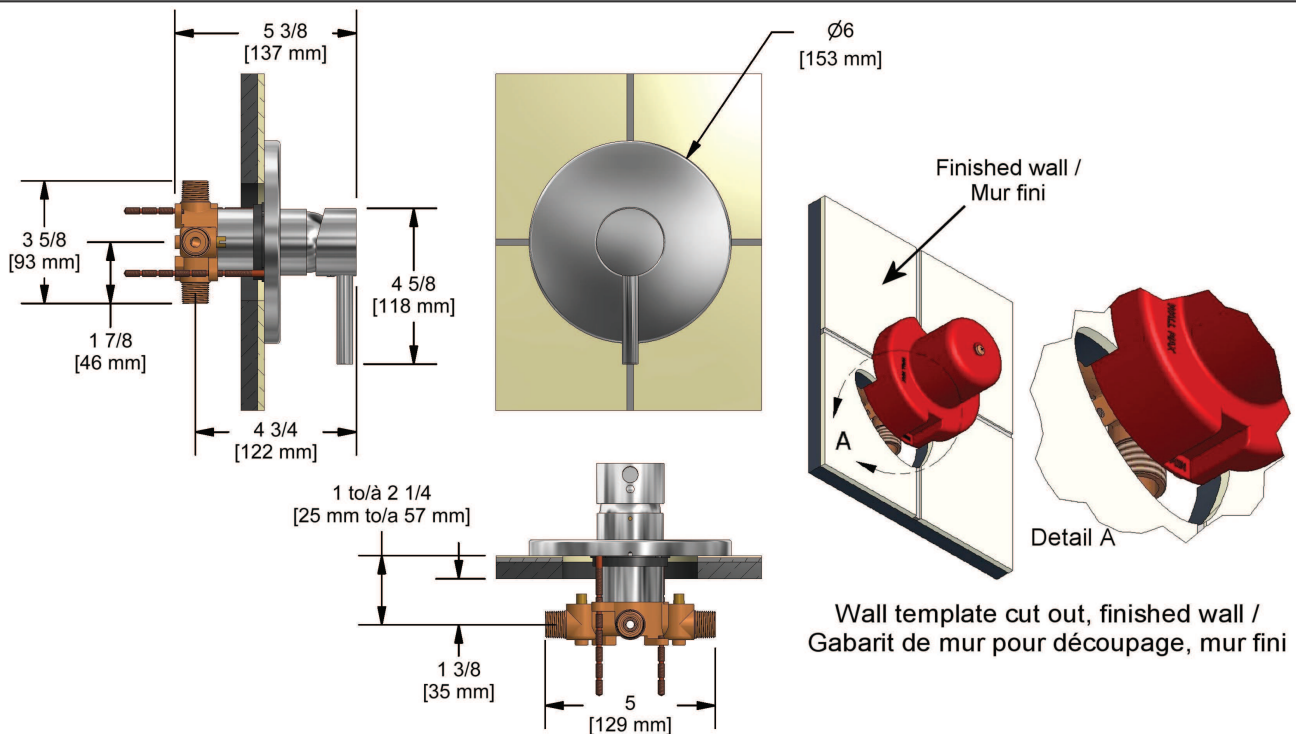

Certifications

- CSA B125.1
- ASME A112.18.1
- ASSE 1016
- CMR248 Approval