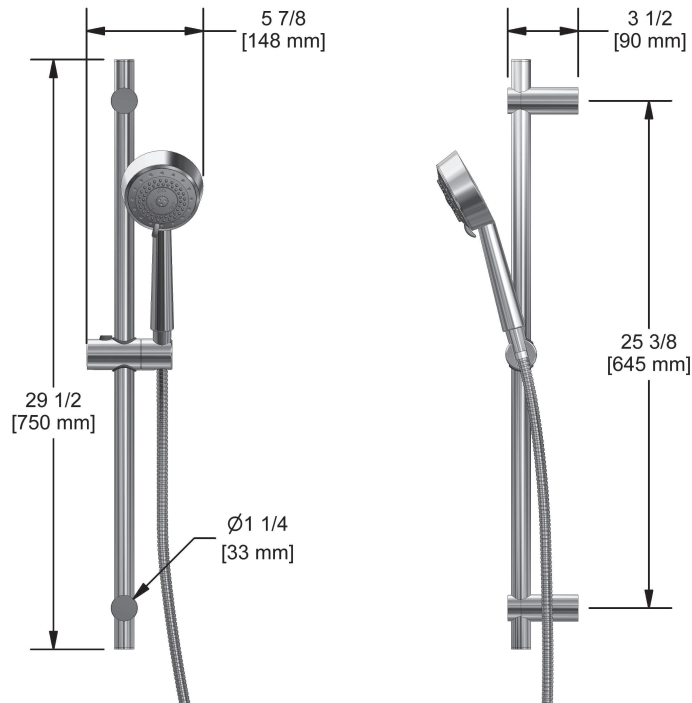

Type P (pressure balance) shower
CSTM54XX

Specifications

Composition

- CSTM51C - Type P (pressure balance) complete valve
- 5005C - Hand shower rail
- 775C - Elbow supply

Available colors

- BN : Brushed nickel (PVD)

Customer Service

Ontario, West Canada : 888-287-5354 Quebec, Maritimes, United States : 866-473-8442

Hand shower rail
5005XX

Specifications

Descriptions

- 150 cm (59") double interlock flexible hose, swivel and integrated vaccum breaker
- Ø25 mm (1") slide bar
- Scale-free
- 05, 3-jet hand shower

Available colors

- C : Chrome
- BN : Brushed nickel (PVD)
- PN : Polished nickel (PVD)

Available flows

- 9.5 L/min, 2.5 gpm (US) 60psi
- 5.69 L/min, 1.5 gpm (US) 60psi (**5005XX-15**)

Certifications

- CSA B125.1
- ASME A112.18.1
- CMR248 Approval

Customer Service

Ontario, West Canada : 888-287-5354 Quebec, Maritimes, United States : 866-473-8442

2014.04.28

Elbow supply
775XX

Specifications

Descriptions

- 1/2" inlet female NPT
- 1/2" outlet male
- Adjustable depth