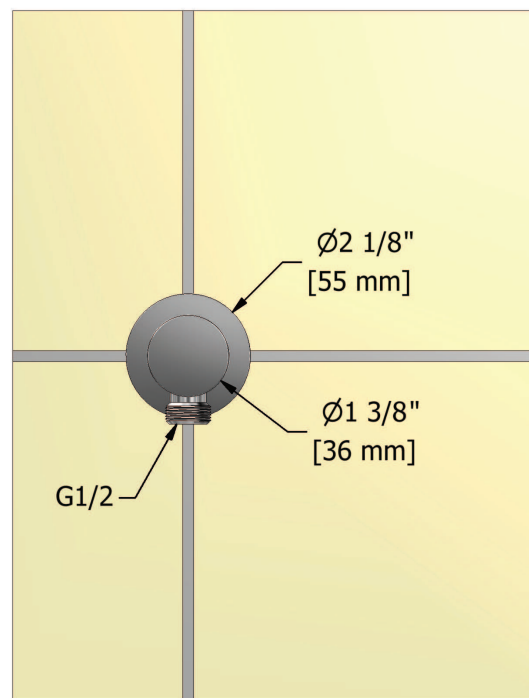

Sizes, models and finishes may differ from those presented.

Warranty

The Riobel inc. product carries a limited LIFETIME warranty on the finish Chrome, Gold (PVD), Brushed nickel (PVD), Night brushed (PVD), Polished nickel (PVD) and all working parts and is guaranteed from the initial date of purchase against all manufacturing defects. Other finished 1 year.

Customer Service

Ontario, West Canada : 888-287-5354 Quebec, Maritimes, United States : 866-473-8442

2014.04.28