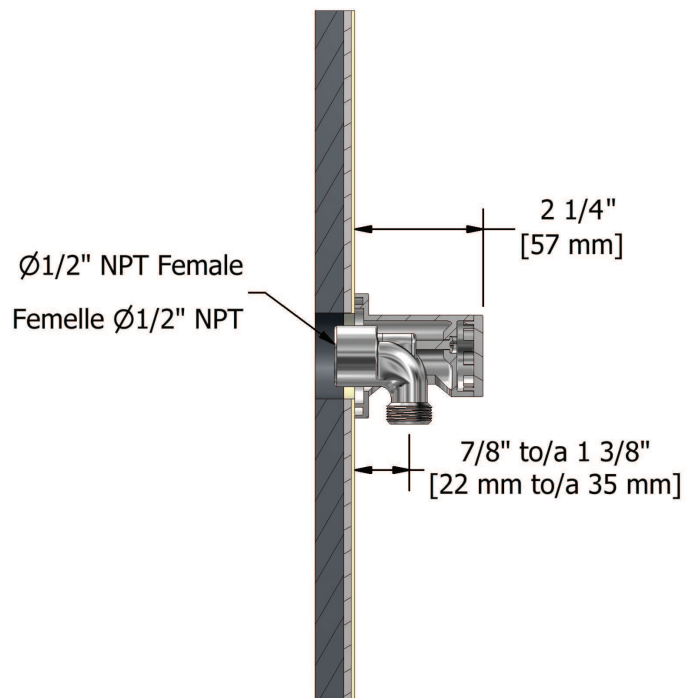

Sizes, models and finishes may differ from those presented.

Warranty

The Riobel inc. product carries a limited LIFETIME warranty on the finish Chrome, Gold (PVD), Brushed nickel (PVD), Night brushed (PVD), Polished nickel (PVD) and all working parts and is guaranteed from the initial date of purchase against all manufacturing defects. Other finished 1 year.

Customer Service

Ontario, West Canada : 888-287-5354 Quebec, Maritimes, United States : 866-473-8442

2014.04.28