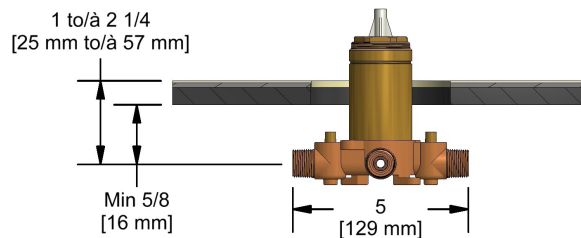

Wall template cut out, finished wall /
Gabarit de mur pour découpage, mur fini

Sizes, models and finishes may differ from those presented.

Warranty

The Riobel inc. product carries a limited LIFETIME warranty on the finish Chrome, Gold (PVD), Brushed nickel (PVD), Night brushed (PVD), Polished nickel (PVD) and all working parts and is guaranteed from the initial date of purchase against all manufacturing defects. Other finished 1 year.

Customer Service

Ontario, West Canada : 888-287-5354 Quebec, Maritimes, United States : 866-473-8442