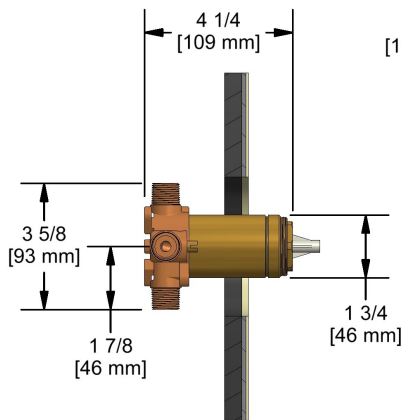

Wall template cut out, finished wall /
Gabarit de mur pour découpage, mur fini

Sizes, models and finishes may differ from those presented.

Warranty

The Riobel inc. product carries a limited LIFETIME warranty on the finish Chrome, Gold (PVD), Brushed nickel (PVD), Night brushed (PVD), Polished nickel (PVD) and all working parts and is guaranteed from the initial date of purchase against all manufacturing defects. Other finished 1 year.

Customer Service

Ontario, West Canada : 888-287-5354 Quebec, Maritimes, United States : 866-473-8442