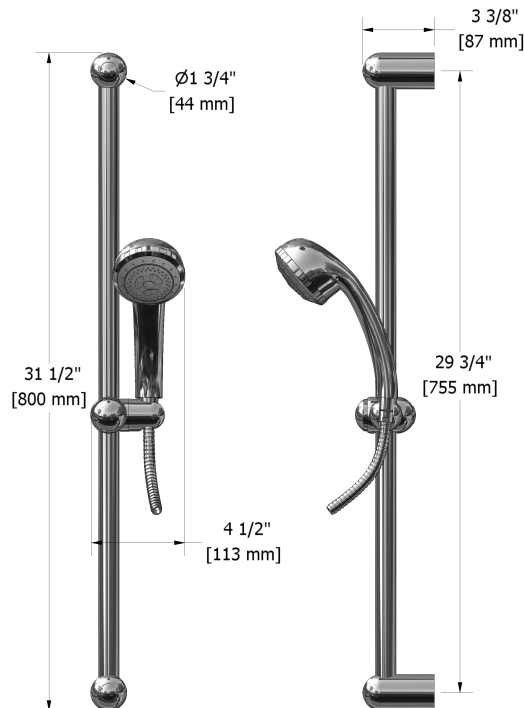

Sizes, models and finishes may differ from those presented.

Warranty

The Riobel inc. product carries a limited LIFETIME warranty on the finish Chrome, Gold (PVD), Brushed nickel (PVD), Night brushed (PVD), Polished nickel (PVD) and all working parts and is guaranteed from the initial date of purchase against all manufacturing defects. Other finished 1 year.

Customer Service

Ontario, West Canada : 888-287-5354 Quebec, Maritimes, United States : 866-473-8442