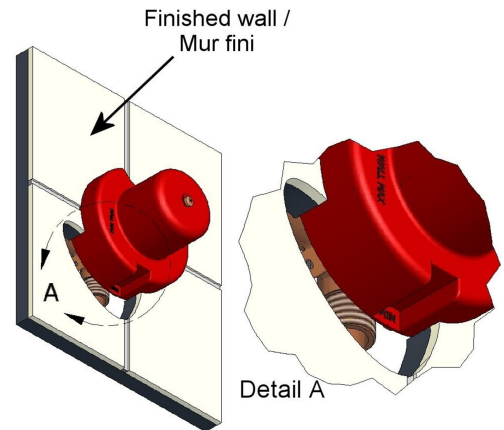

Type P (pressure balance) shower
JO54XX

Specifications

Composition

- R50 - Type P (pressure balance) rough without cartridge
- 6006C - Hand shower rail
- 747C - Elbow supply
- TJO51C - Type P (pressure balance) valve trim

Customer Service

Ontario, West Canada : 888-287-5354 Quebec, Maritimes, United States : 866-473-8442

Type P (pressure balance) rough without cartridge
R50

Specifications

Descriptions

- 1/2" inlet male NPT or sweat
- Service stops
- Test cap
- Rough only
- XX51XX or XX61XX trim required to complete
- 1/2" outlet male NPT or sweat

Available colors

- :

Certifications

- CSA B125.1
- ASME A112.18.1
- CMR248 Approval

Wall template cut out, finished wall /
 Gabarit de mur pour découpage, mur fini

Sizes, models and finishes may differ from those presented.

Customer Service

Ontario, West Canada : 888-287-5354 Quebec, Maritimes, United States : 866-473-8442

Hand shower rail
6006XX

Specifications

Descriptions

- 150 cm (59") double interlock flexible hose, swivel and integrated vacuum breaker
- Ø25 mm (1") slide bar
- Scale-free
- 06, 3-jet hand shower