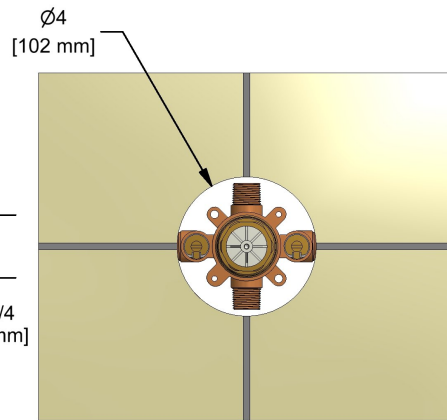

Customer Service

Ontario, West Canada : 888-287-5354 Quebec, Maritimes, United States : 866-473-8442

Type P (pressure balance) rough without cartridge
R50

Specifications

Descriptions

- 1/2" inlet male NPT or sweat
- Service stops
- Test cap
- Rough only
- XX51XX or XX61XX trim required to complete
- 1/2" outlet male NPT or sweat

Available colors

- :

Certifications

- CSA B125.1
- ASME A112.18.1
- CMR248 Approval

Wall template cut out, finished wall /
 Gabarit de mur pour découpage, mur fini

Sizes, models and finishes may differ from those presented.

Customer Service

Ontario, West Canada : 888-287-5354 Quebec, Maritimes, United States : 866-473-8442

Hand shower rail
6006XX

Specifications

Descriptions

- 150 cm (59") double interlock flexible hose, swivel and integrated vacuum breaker
- Ø25 mm (1") slide bar
- Scale-free
- 06, 3-jet hand shower