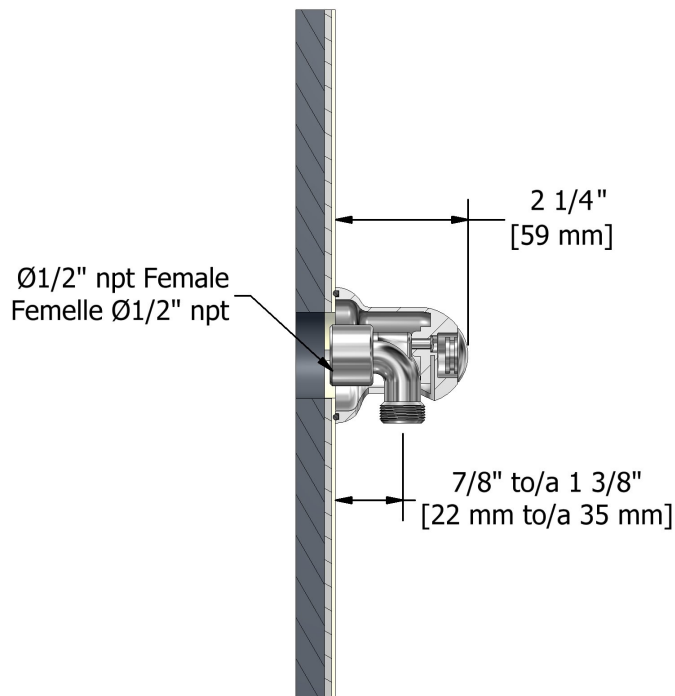

Sizes, models and finishes may differ from thoses presented.

Warranty

The Riobel inc. product carries a limited LIFETIME warranty on the finish Chrome, Gold (PVD), Brushed nickel (PVD), Night brushed (PVD), Polished nickel (PVD) and all working parts and is guaranteed from the initial date of purchase against all manufacturing defects. Other finished 1 year.

Customer Service

Ontario, West Canada : 888-287-5354 Quebec, Maritimes, United States : 866-473-8442

2014.05.02