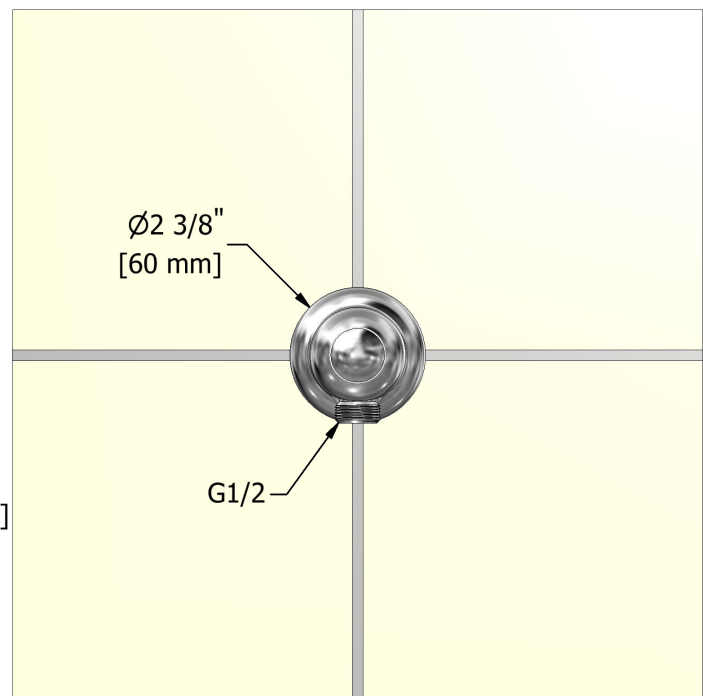

Sizes, models and finishes may differ from thoses presented.

Warranty

The Riobel inc. product carries a limited LIFETIME warranty on the finish Chrome, Gold (PVD), Brushed nickel (PVD), Night brushed (PVD), Polished nickel (PVD) and all working parts and is guaranteed from the initial date of purchase against all manufacturing defects. Other finished 1 year.

Customer Service

Ontario, West Canada : 888-287-5354 Quebec, Maritimes, United States : 866-473-8442

2014.05.02