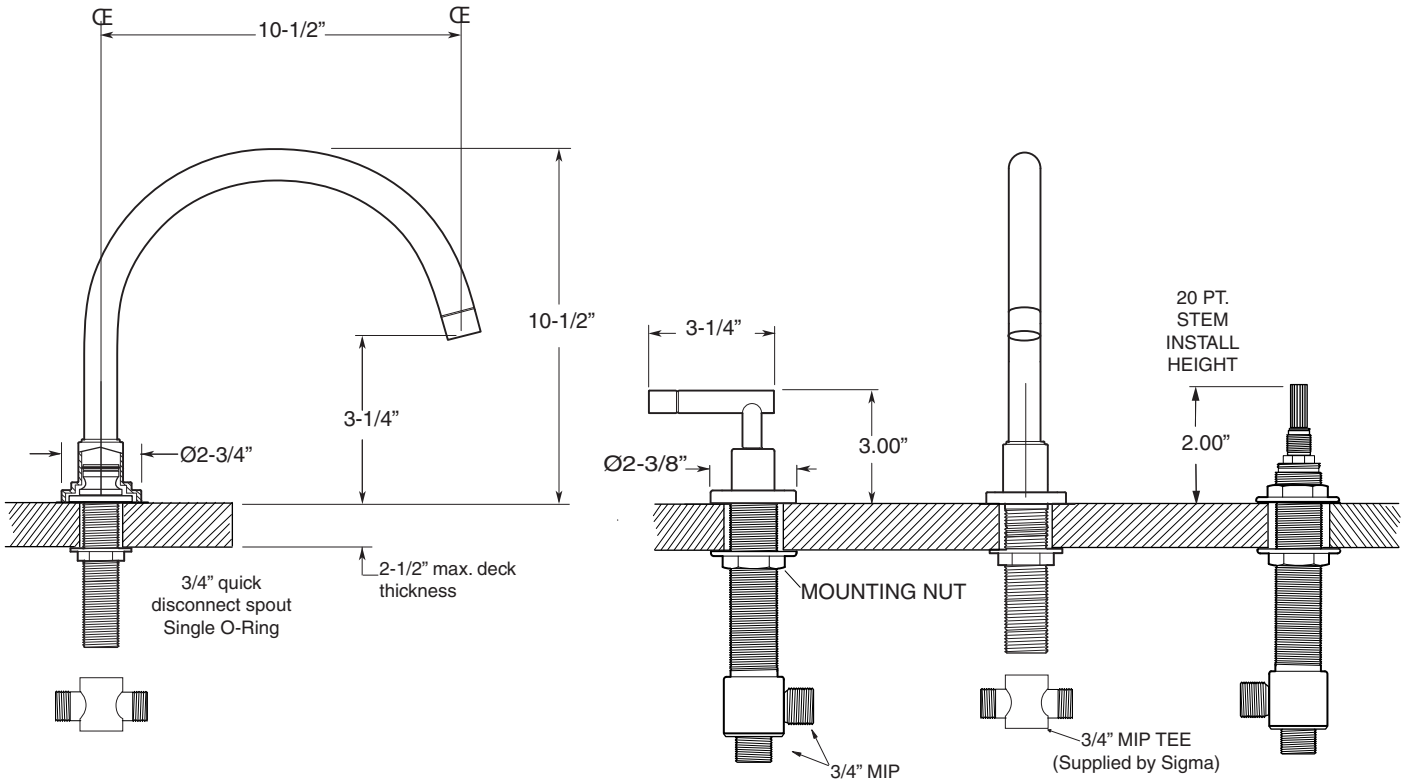

FEATURES:

- All brass construction.
- Lever style handles with inside attachment.
- 3/4" valve bodies with 20 PT. 1/4-turn ceramic disc cartridge.
- Available in all finishes. Warranty varies according to finish.
- Certified to meet or exceed the following codes and standards:
ASME A112.18.1-2005/CSAB 125.1-2005

Polaris II
Roman Tub Set
1.344977
(1.344977T - Trim only)

NOTE: Spout and valves install through 1-1/4" diameter holes.
Plumber to provide 3/4" supply lines to valves

Series 3400

Polaris II Roman Tub Set