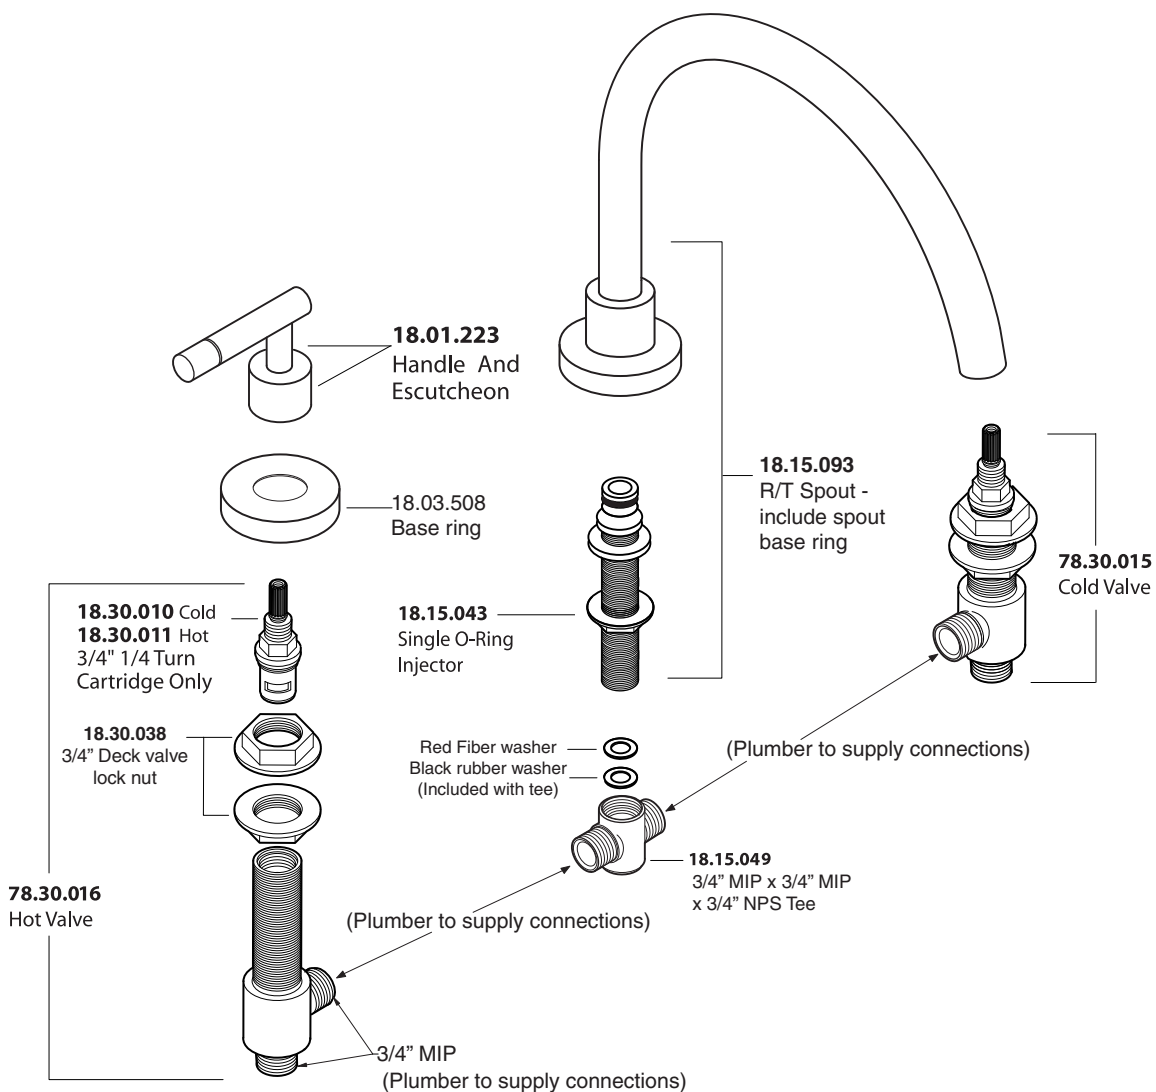

FEATURES:

- All brass construction.
- Lever style handles with inside attachment.
- 3/4" valve bodies with 20 PT. 1/4-turn ceramic disc cartridge.
- Available in all finishes. Warranty varies according to finish.
- Certified to meet or exceed the following codes and standards:
ASME A112.18.1-2005/CSAB 125.1-2005

Polaris II
Roman Tub Set
1.344977
(1.344977T - Trim only)

NOTE: Spout and valves install through 1-1/4" diameter holes.
Plumber to provide 3/4" supply lines to valves

Series 3400

Polaris II Roman Tub Set