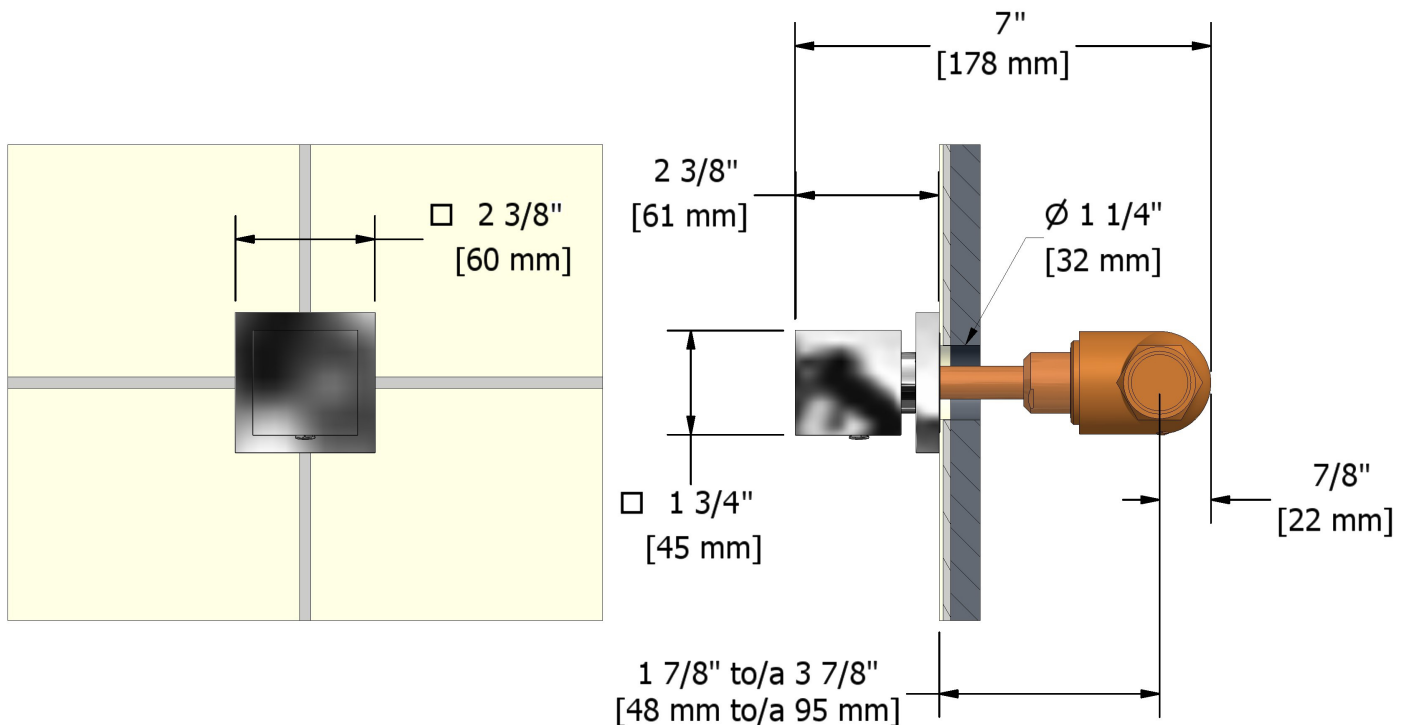

Sizes, models and finishes may differ from those presented.

Warranty

The Riobel inc. product carries a limited LIFETIME warranty on the finish Chrome, Gold (PVD), Brushed nickel (PVD), Night brushed (PVD), Polished nickel (PVD) and all working parts and is guaranteed from the initial date of purchase against all manufacturing defects. Other finished 1 year.

Customer Service

Ontario, West Canada : 888-287-5354 Quebec, Maritimes, United States : 866-473-8442

2014.05.05