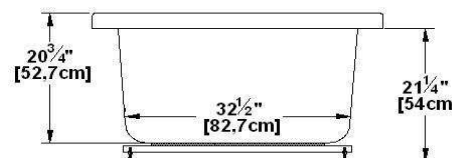

Grace

Product code : **GR24**

Draft revision : **20121011152223**

External dimensions : **72" x 42" x 24" [182,9 cm x 106,7 cm x 61,0 cm]**

Serie : **deck mount**

Seats : **2**

2012 catalog page : **53**

Lumbar support : **no**

Arm rests : **no**

Low-profile available : **no**

Also available in **FREESTAND**

Draft and specs

Specifications	
Capacity :	89 IMP Gal. / 116,1 US Gal. / 404,6 liters
AeroMassage™ :	51 Easy Clean™ air jets
Super AeroMassage™ :	AeroMassage™ + 12 Easy Clean™ air jets
Dynamic Turbo™ :	4 Confort Pulse jets / 4 Confort Swirl jets
Confort Air™ :	51 Easy Clean™ air jets
Characteristics :	n/a

Remarks	
*all measures have a precision of ± 1/4" (0,63cm)	
*internal dimensions taken at 4" (10cm) from bath bottom	
*capacity is measured by filling the soaker to 1-1/2" under the overflow	
*textured skirt available on all freestanding products	
*shelf height is 3/4" on all "low-profile" models	