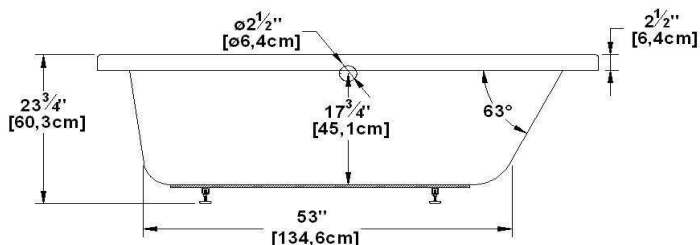

Grace

Product code : **GR24**

Draft revision : **20121011152223**

External dimensions : **72" x 42" x 24" [182,9 cm x 106,7 cm x 61,0 cm]**

Serie : **deck mount**

Seats : **2**

2012 catalog page : **53**

Lumbar support : **no**

Arm rests : **no**

Low-profile available : **no**

Also available in **FREESTAND**

Draft and specs