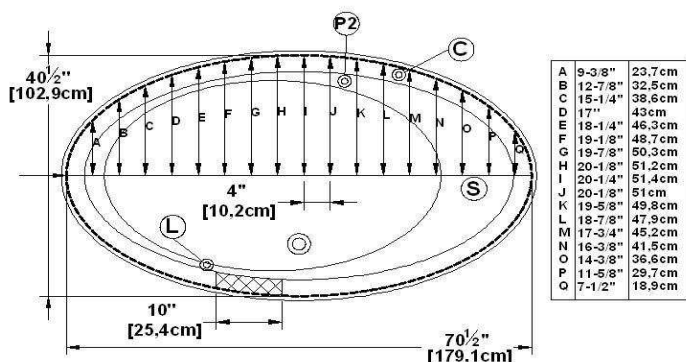

Options and installation

*accessories and decorative lines positions are approximative

Additional(s) note(s) :

Keypad not installed when ordered with remote control.

Legend					
(S)	Blower	(L)	Mood light	(C)	Keypad
(P1)	Pump	(P2)	Grab bar		
Recommended faucets drilling location* Dashed line: Deck cut-out line					

Available models	
Model	Availability
Soaker alone	X
Confort Air™	X
AeroMassage™	X
Super AeroMassage™	X
Dynamic Turbo™ (not available in the U.S.)	X
Dynamic Turbo™ + AeroMassage™	X
Dynamic Turbo™ + Super AeroMassage™	X

Available recommended options	
Front skirt :	
Recommended drain :	WOCO
Tiling flanges :	unavailable
Floating controller :	available

*It is possible that faucets may be installed elsewhere on the product. Verify, directly on the product, that there are no conflicting parts before drilling.

IMPORTANT NOTE : Specifications, dimensions and models are subject to change.

Visit our website <http://www.oceania-attitude.com> to access up-to-date dimensions and informations. In all cases, information on the website is the most up-to-date.

Dimensions may vary slightly. To ensure proper fit, measurements must be taken on the product directly.

Head office

591, avenue des Entreprises
Thetford Mines, Quebec
CANADA G6H 4B2

Phone numbers

No-charge : 1-877-332-4224
Fax : 1-866-460-4334

Internet

Web : <http://www.oceania-attitude.com>
Email : info@oceaniabaths.com