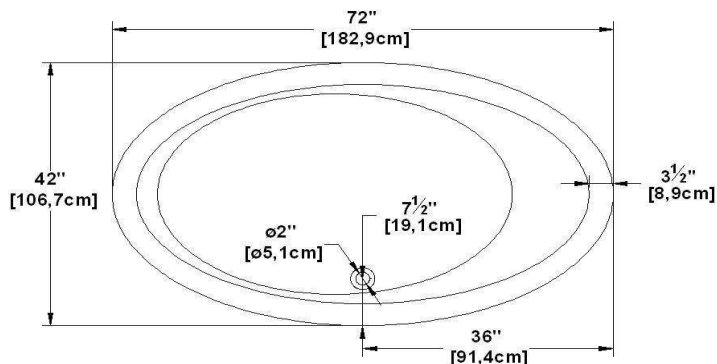

Grace

Product code : **GR24**

Draft revision : **20121011152223**

External dimensions : **72" x 42" x 24" [182,9 cm x 106,7 cm x 61,0 cm]**

Serie : **deck mount**

Seats : **2**

2012 catalog page : **53**

Lumbar support : **no**

Arm rests : **no**

Low-profile available : **no**

Also available in **FREESTAND**

Draft and specs

Specifications	
Capacity :	89 IMP Gal. / 116,1 US Gal. / 404,6 liters
AeroMassage™ :	51 Easy Clean™ air jets
Super AeroMassage™ :	AeroMassage™ + 12 Easy Clean™ air jets
Dynamic Turbo™ :	4 Confort Pulse jets / 4 Confort Swirl jets
Confort Air™ :	51 Easy Clean™ air jets
Characteristics :	n/a

Remarks	
*all measures have a precision of ± 1/4" (0,63cm)	
*internal dimensions taken at 4" (10cm) from bath bottom	
*capacity is measured by filling the soaker to 1-1/2" under the overflow	
*textured skirt available on all freestanding products	
*shelf height is 3/4" on all "low-profile" models	