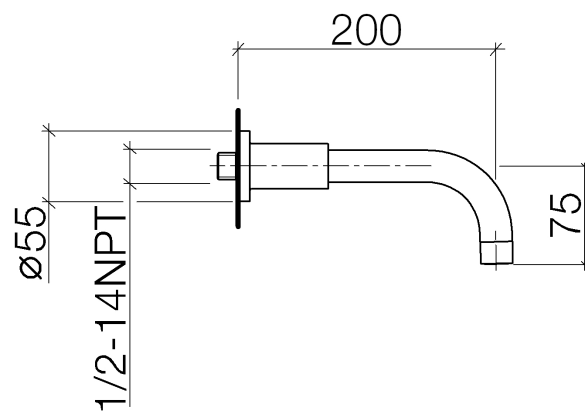

Product specifications

- **7 7/8" projection**
- Fixed spout
- M 22 x 1 aerator – female thread
- Flange diameter 2 1/8"

Surfaces

- chrome 13801892-00
- chrome 13801892-00
- matt platinum 13801892-06
- matt platinum 13801892-06
- platinum 13801892-08
- platinum 13801892-08
- matt white 13801892-10
- matt white 13801892-10
- matt black 13801892-33
- matt black 13801892-33

Exploded assembly drawing

Order quantity

No.	Article number	Name	Installation quantity
1	092789009ff	rosette	1
2	09141002590	seal	2
3	04282219800ff	spout	1
4	90230102400ff	aerator	1