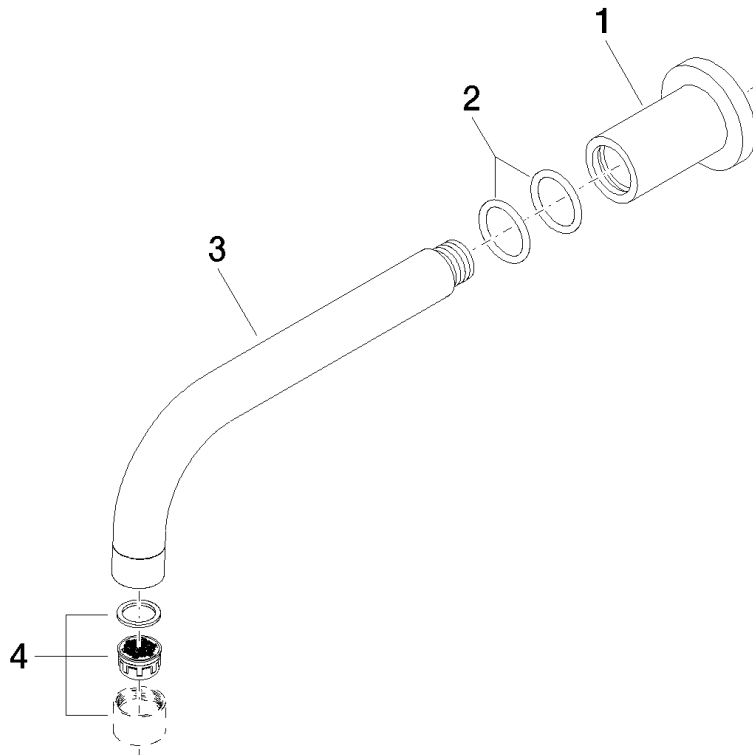

Product specifications

- **7 7/8" projection**
- Fixed spout
- M 22 x 1 aerator – female thread
- Flange diameter 2 1/8"

Surfaces

- chrome 13801892-00
- chrome 13801892-00
- matt platinum 13801892-06
- matt platinum 13801892-06
- platinum 13801892-08
- platinum 13801892-08
- matt white 13801892-10
- matt white 13801892-10
- matt black 13801892-33
- matt black 13801892-33

Exploded assembly drawing

Order quantity

No.	Article number	Name	Installation quantity
1	092789009ff	rosette	1
2	09141002590	seal	2
3	04282219800ff	spout	1
4	90230102400ff	aerator	1