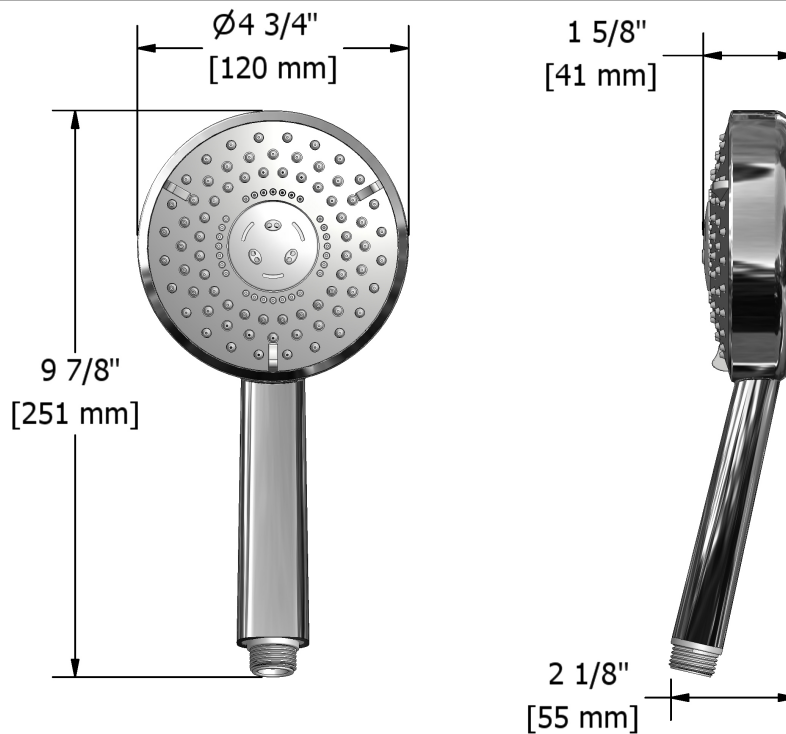

3 jet hand shower
4318XX

Specifications

Descriptions

- Scale-free
- 3-jet hand shower: luxurious, massage, invigorating

Available colors

- C : Chrome

Available flows

- 9.5 L/min, 2.5 gpm (US) 60psi
- 5.69 L/min, 1.5 gpm (US) 60psi (**4318XX-15**)

Certifications

- CSA B125.1
- ASME A112.18.1
- CMR248 Approval

Sizes, models and finishes may differ from those presented.

Warranty

The Riobel inc. product carries a limited LIFETIME warranty on the finish Chrome, Gold (PVD), Brushed nickel (PVD), Night brushed (PVD), Polished nickel (PVD) and all working parts and is guaranteed from the initial date of purchase against all manufacturing defects. Other finished 1 year.