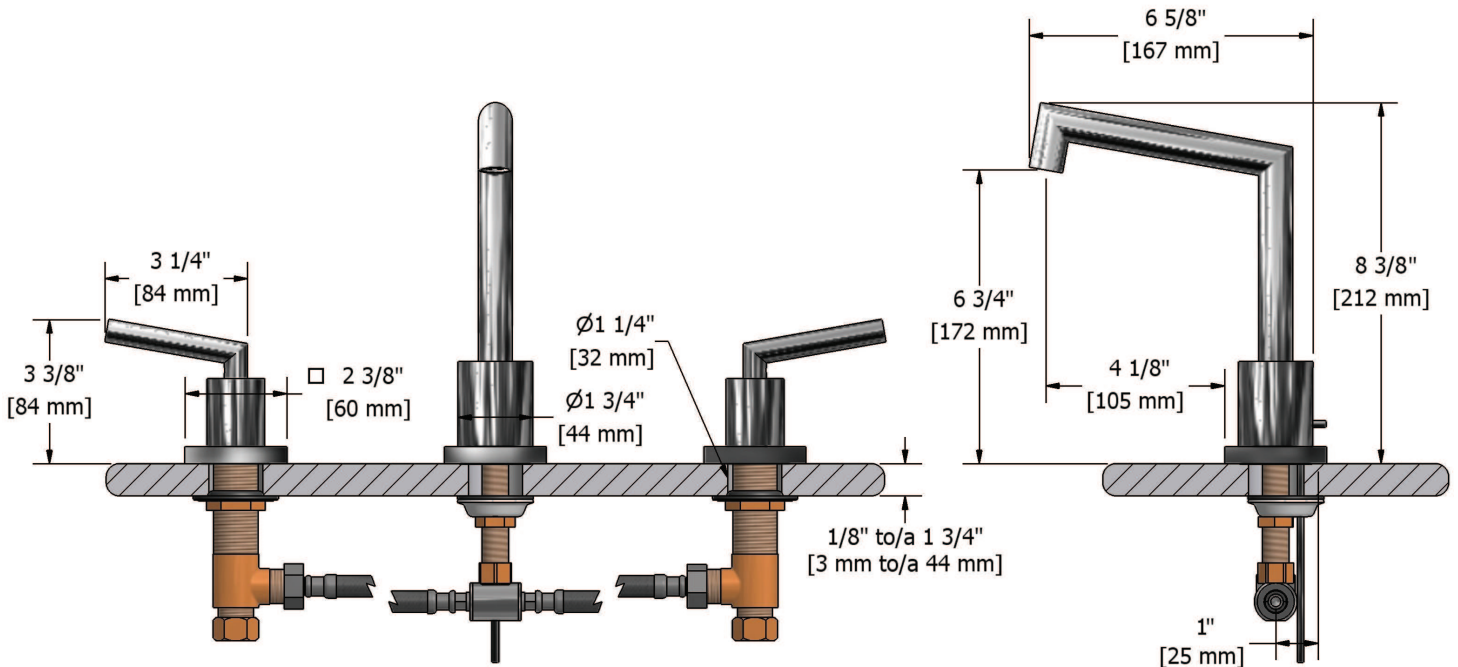

8" lavatory faucet
EXTQ08LXX

Specifications

Descriptions

- 1/2" inlet male NPT
- Pop-up drain
- Ceramic cartridge

Available colors

- C : Chrome
- BN : Brushed nickel (PVD)

Available flows

- 5.7 L/min, 1.5 gpm (US) 60psi
- 1.9 L/min, 0.5 gpm (US) 60psi (EXTQ08LXX-05)
- 3.7 L/min, 1 gpm (US) 60psi (EXTQ08LXX-10)

Cartridges

- Cold: #401-080 - Hot: #401-079

Certifications

- CSA B125.1
- NSF61
- ASME A112.18.1
- CMR248 Approval

Sizes, models and finishes may differ from those presented.

Warranty

The Riobel inc. product carries a limited LIFETIME warranty on the finish Chrome, Gold (PVD), Brushed nickel (PVD), Night brushed (PVD), Polished nickel (PVD) and all working parts and is guaranteed from the initial date of purchase against all manufacturing defects. Other finished 1 year.