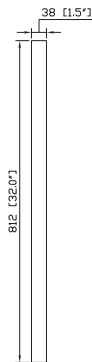

MADISON-M36-TO / MADISON-M36-LE

Features

- Durable poplar wood frame
- Beveled-edge mirror
- Mirror hangs vertically and horizontally
- Wall cleat for easy hanging and leveling

Colors / Finishes

- Tobacco
- Light Espresso

Nominal Dimension

- 36W x 1.5D x 32H (inches)

Components

MADISON-M36-TO

Vanity	MADISON-V36-TO	MADISON-V48-TO	MADISON-V72-TO
--------	----------------	----------------	----------------

MADISON-M36-LE

Vanity	MADISON-V36-LE	MADISON-V48-LE	MADISON-V72-LE
--------	----------------	----------------	----------------

Product Diagrams

Front

Back

Side

Top