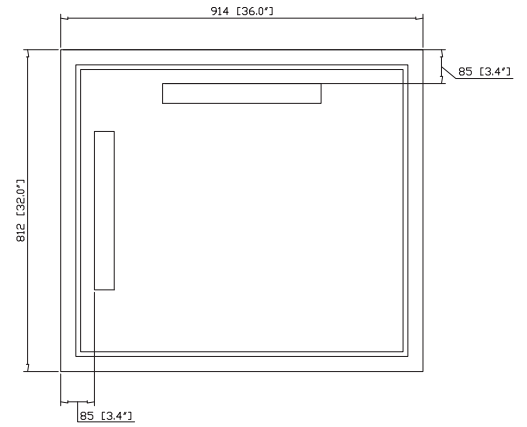

MADISON-M36-TO / MADISON-M36-LE

Features

- Durable poplar wood frame
- Beveled-edge mirror
- Mirror hangs vertically and horizontally
- Wall cleat for easy hanging and leveling

Colors / Finishes

- Tobacco
- Light Espresso

Nominal Dimension

- 36W x 1.5D x 32H (inches)

Components

MADISON-M36-TO

Vanity	MADISON-V36-TO	MADISON-V48-TO	MADISON-V72-TO
--------	----------------	----------------	----------------

MADISON-M36-LE

Vanity	MADISON-V36-LE	MADISON-V48-LE	MADISON-V72-LE
--------	----------------	----------------	----------------

Product Diagrams

Front

Back

Side

Top