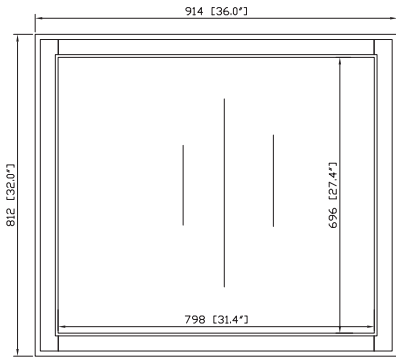

MADISON-M36-TO / MADISON-M36-LE

Features

- Durable poplar wood frame
- Beveled-edge mirror
- Mirror hangs vertically and horizontally
- Wall cleat for easy hanging and leveling

Colors / Finishes

- Tobacco
- Light Espresso

Nominal Dimension

- 36W x 1.5D x 32H (inches)

Components

MADISON-M36-TO

Vanity	MADISON-V36-TO	MADISON-V48-TO	MADISON-V72-TO
--------	----------------	----------------	----------------

MADISON-M36-LE

Vanity	MADISON-V36-LE	MADISON-V48-LE	MADISON-V72-LE
--------	----------------	----------------	----------------

Product Diagrams

Front

Back

Side

Top