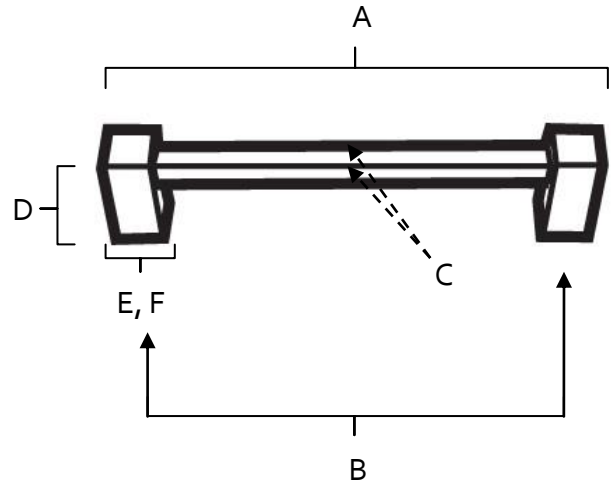

**SPECIFICATIONS**

**CONTEMPORARY II**  
**SQUARE PULLS**

**FEATURES**

- Modern styling
- Multiple finishes
- Concealed installation

**WARRANTY**

Limited lifetime

**FINISHES**

- Polished Chrome (PC)
- Barcelona (BARC)
- Bronze (BRZ)
- Chocolate Bronze (CHBRZ)
- Polished Nickel (PN)
- Satin Nickel (SN)

**MATERIAL**

Brass

Item#	A	B	C	D	E (L)	F (W)
A718-3	3 5/8"	3"	3/8"	1 3/16"	5/8"	5/8"
A718-35	4 1/8"	3 1/2"	3/8"	1 3/16"	5/8"	5/8"
A718-4	4 5/8"	4"	3/8"	1 3/16"	5/8"	5/8"
A718-6	6 5/8"	6"	3/8"	1 3/8"	5/8"	5/8"

**KEY:**

- A - Overall Length
- B - Center to Center
- C - Handle Width
- D - Projection
- E - Mount Length
- F - Mount Width

NOTE: Dimensions and specifications are subject to change without notice.