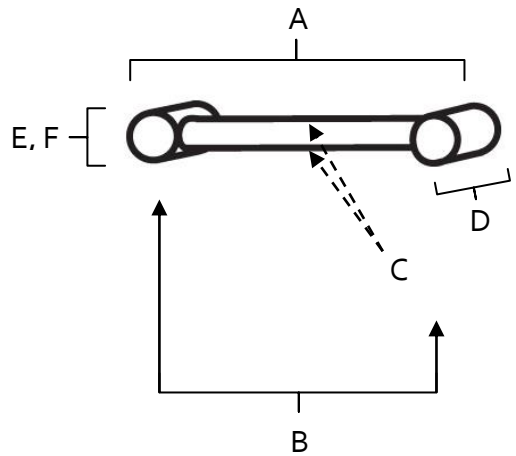

**SPECIFICATIONS**

**CONTEMPORARY I  
PULLS**

**FEATURES**

- Modern styling
- Multiple finishes
- Concealed installation

**WARRANTY**

Limited lifetime

**FINISHES**

- Polished Chrome (PC)
- Barcelona (BARC)
- Bronze (BRZ)
- Chocolate Bronze (CHBRZ)
- Polished Nickel (PN)
- Satin Nickel (SN)

**MATERIAL**

Brass

Item#	A	B	C	D	E (L)	F (W)
A715-3	3 5/8"	3"	3/8"	1 3/16"	5/8"	5/8"
A715-35	4 1/8"	3 1/2"	3/8"	1 3/16"	5/8"	5/8"
A715-4	4 5/8"	4"	3/8"	1 3/16"	5/8"	5/8"
A715-6	6 5/8"	6"	3/8"	1 3/4"	5/8"	5/8"

**KEY:**

- A - Overall Length
- B - Center to Center
- C - Handle Width
- D - Projection
- E - Mount Length
- F - Mount Width

NOTE: Dimensions and specifications are subject to change without notice.