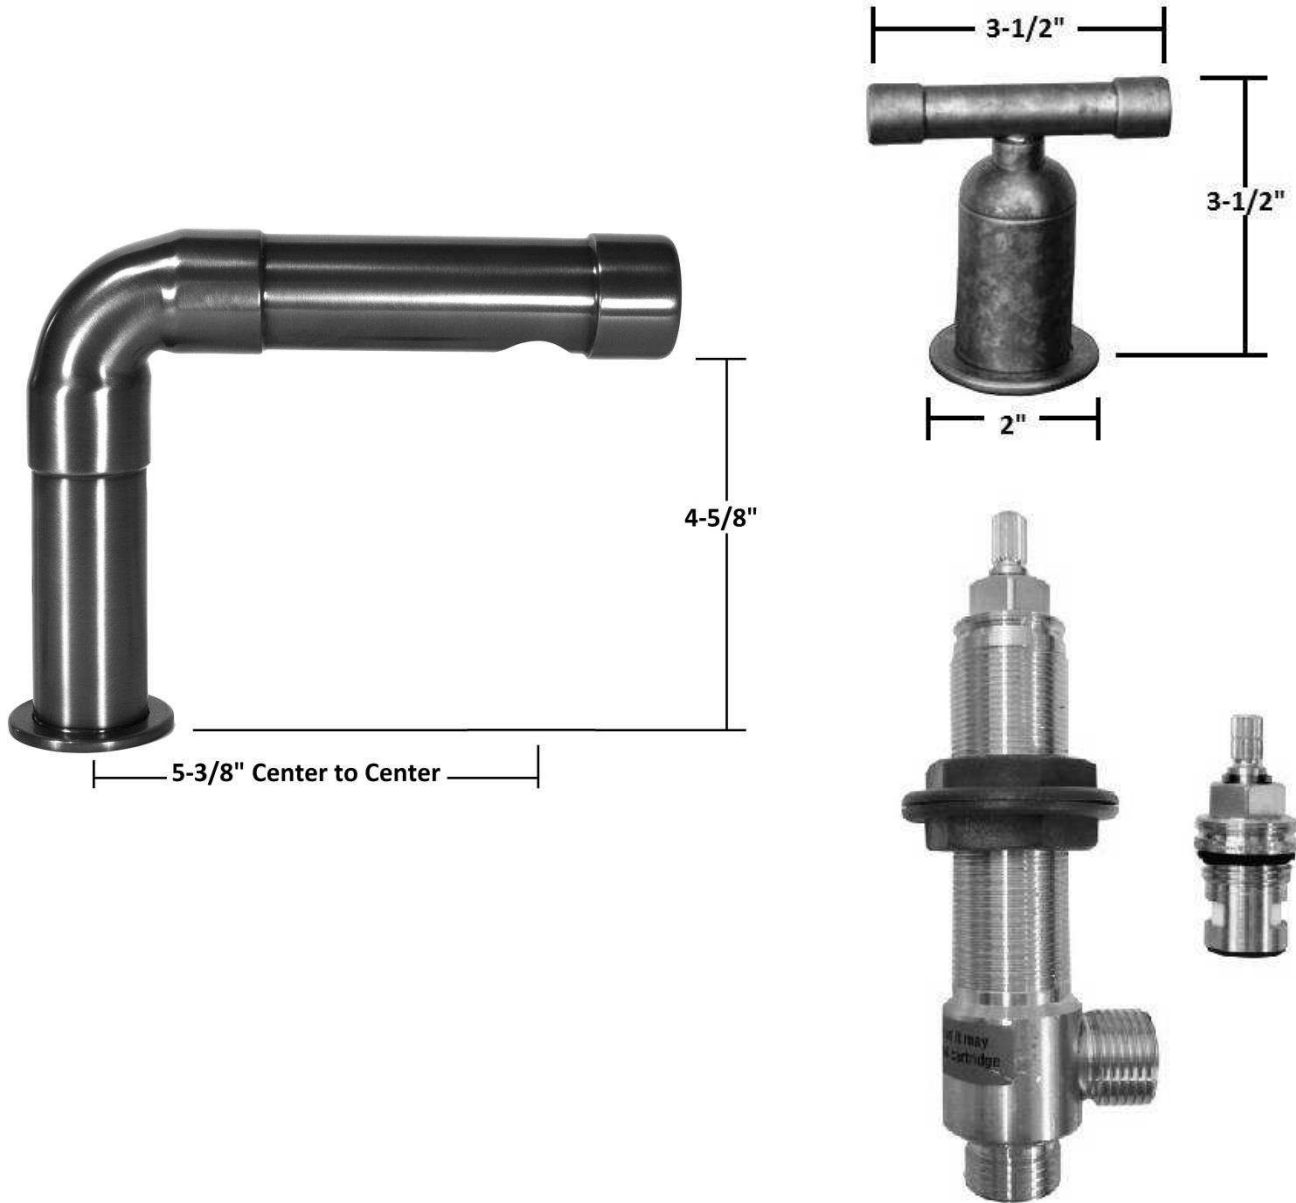

# PRODUCT SPECIFICATIONS

Wherever Deck Faucet with Short Cap Spout  
WE-LAV-DM-CAP-S

June 2013

- ADA Compliant
- Includes Lift & Turn drain
- Offset and Cross handles available
- Custom sizes and finishes available

Connection	1/2" NPT
Valve	1/2" Ceramic
GPM	1.5