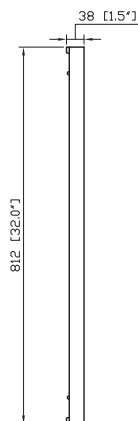

MADISON-M28-TO / MADISON-M28-LE

Features

- Durable poplar wood frame
- Beveled-edge mirror
- Mirror hangs vertically and horizontally
- Wall cleat for easy hanging and leveling

Colors / Finishes

- Tobacco
- Light Espresso

Nominal Dimension

- 28W x 1.5D x 32H (inches)

Components

MADISON-M28-TO

Vanity	MADISON-V36-TO	MADISON-V48-TO	MADISON-V60-TO	MADISON-V72-TO
--------	----------------	----------------	----------------	----------------

MADISON-M28-LE

Vanity	MADISON-V36-LE	MADISON-V48-LE	MADISON-V60-LE	MADISON-V72-LE
--------	----------------	----------------	----------------	----------------

Product Diagrams

Front

Back

Side

Top