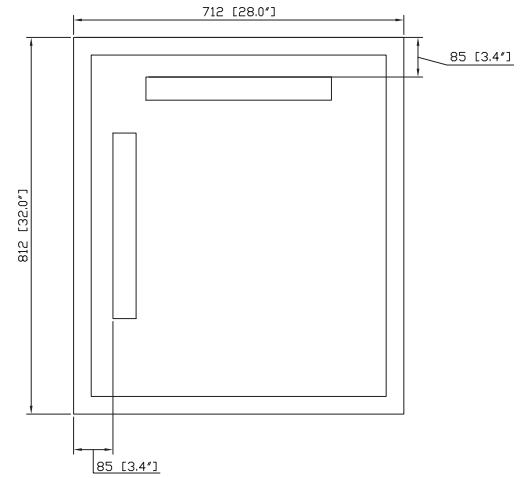

MADISON-M28-TO / MADISON-M28-LE

Features

- Durable poplar wood frame
- Beveled-edge mirror
- Mirror hangs vertically and horizontally
- Wall cleat for easy hanging and leveling

Colors / Finishes

- Tobacco
- Light Espresso

Nominal Dimension

- 28W x 1.5D x 32H (inches)

Components

MADISON-M28-TO

Vanity	MADISON-V36-TO	MADISON-V48-TO	MADISON-V60-TO	MADISON-V72-TO
--------	----------------	----------------	----------------	----------------

MADISON-M28-LE

Vanity	MADISON-V36-LE	MADISON-V48-LE	MADISON-V60-LE	MADISON-V72-LE
--------	----------------	----------------	----------------	----------------

Product Diagrams

Front

Back

Side

Top