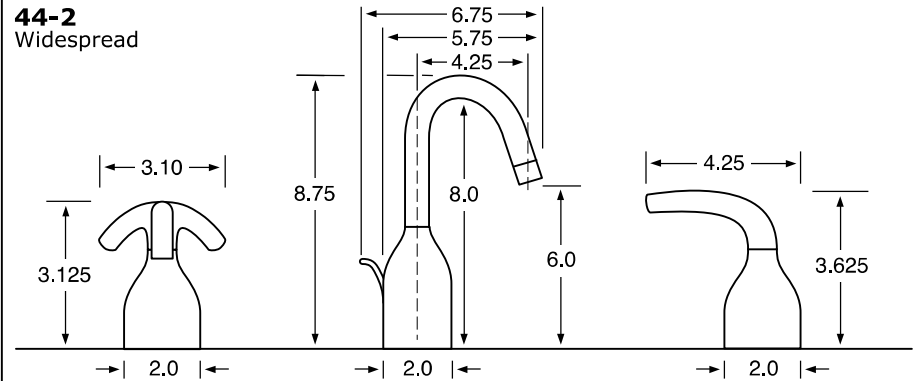

WATERMARK

DESIGNS

T 718.257.2800

F 718.257.2144

info@watermark-designs.com

Napa44

Specifications

See Handle Trim Specifications for a complete list of additional handle trims