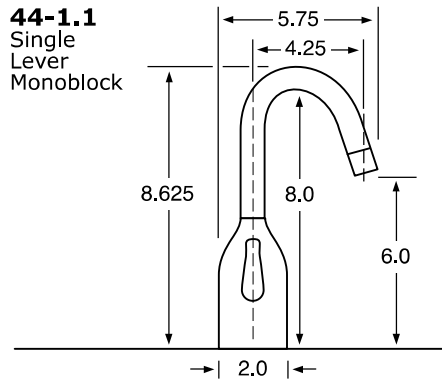

WATERMARK

DESIGNS

T 718.257.2800

F 718.257.2144

info@watermark-designs.com

Napa44

Specifications

See Handle Trim Specifications for a complete list of additional handle trims