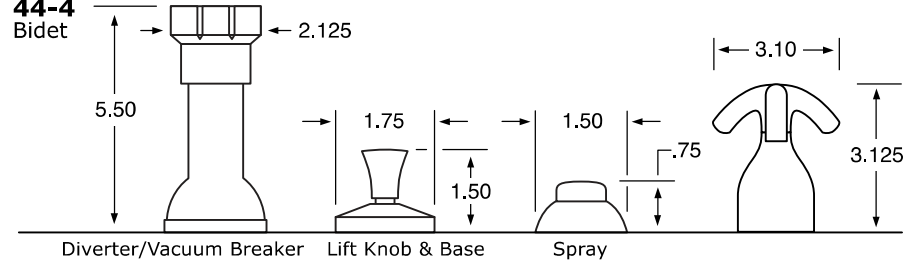

WATERMARK

DESIGNS

T 718.257.2800

F 718.257.2144

info@watermark-designs.com

Napa44

Specifications

See Handle Trim Specifications for a complete list of additional handle trims