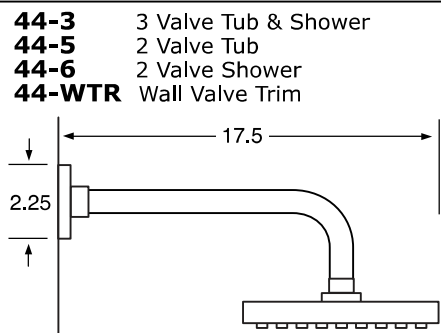

WATERMARK

DESIGNS

T 718.257.2800

F 718.257.2144

info@watermark-designs.com

Napa44

Specifications

See Handle Trim Specifications for a complete list of additional handle trims