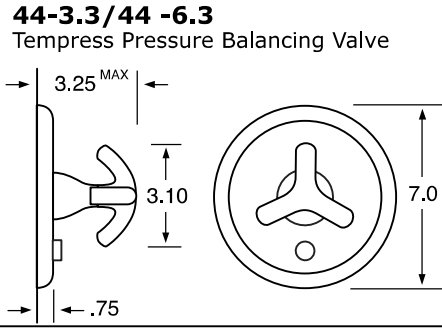

WATERMARK

DESIGNS

T 718.257.2800

F 718.257.2144

info@watermark-designs.com

Napa44

Specifications

See Handle Trim Specifications for a complete list of additional handle trims