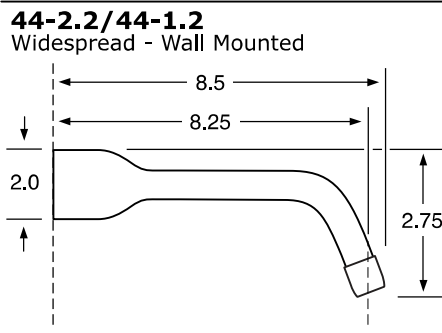

WATERMARK

DESIGNS

T 718.257.2800

F 718.257.2144

info@watermark-designs.com

Napa44

Specifications

See Handle Trim Specifications for a complete list of additional handle trims