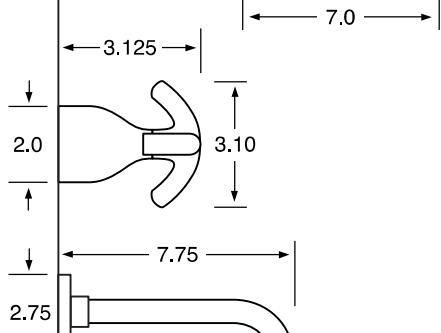

WATERMARK

DESIGNS

T 718.257.2800

F 718.257.2144

info@watermark-designs.com

Napa44

Specifications

See Handle Trim Specifications for a complete list of additional handle trims