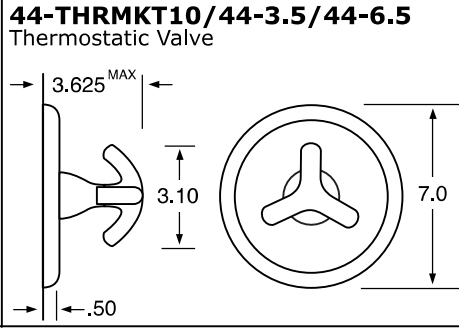

WATERMARK

DESIGNS

T 718.257.2800

F 718.257.2144

info@watermark-designs.com

Napa44

Specifications

See Handle Trim Specifications for a complete list of additional handle trims