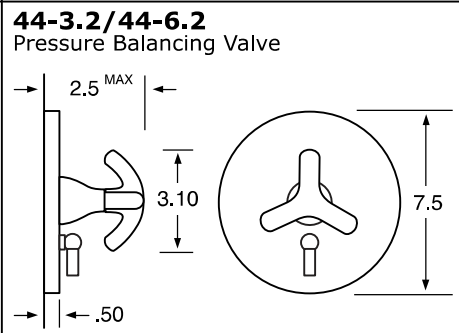

WATERMARK

DESIGNS

T 718.257.2800

F 718.257.2144

info@watermark-designs.com

Napa44

Specifications

See Handle Trim Specifications for a complete list of additional handle trims