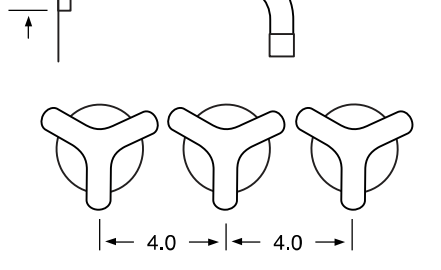

WATERMARK

DESIGNS

T 718.257.2800

F 718.257.2144

info@watermark-designs.com

Napa44

Specifications

See Handle Trim Specifications for a complete list of additional handle trims