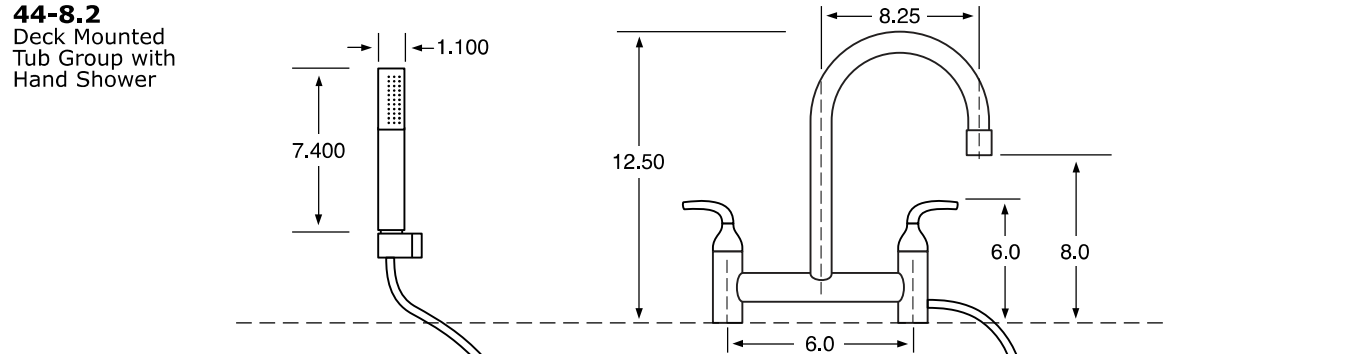

WATERMARK

DESIGNS

T 718.257.2800

F 718.257.2144

info@watermark-designs.com

Napa44

Specifications

See Handle Trim Specifications for a complete list of additional handle trims